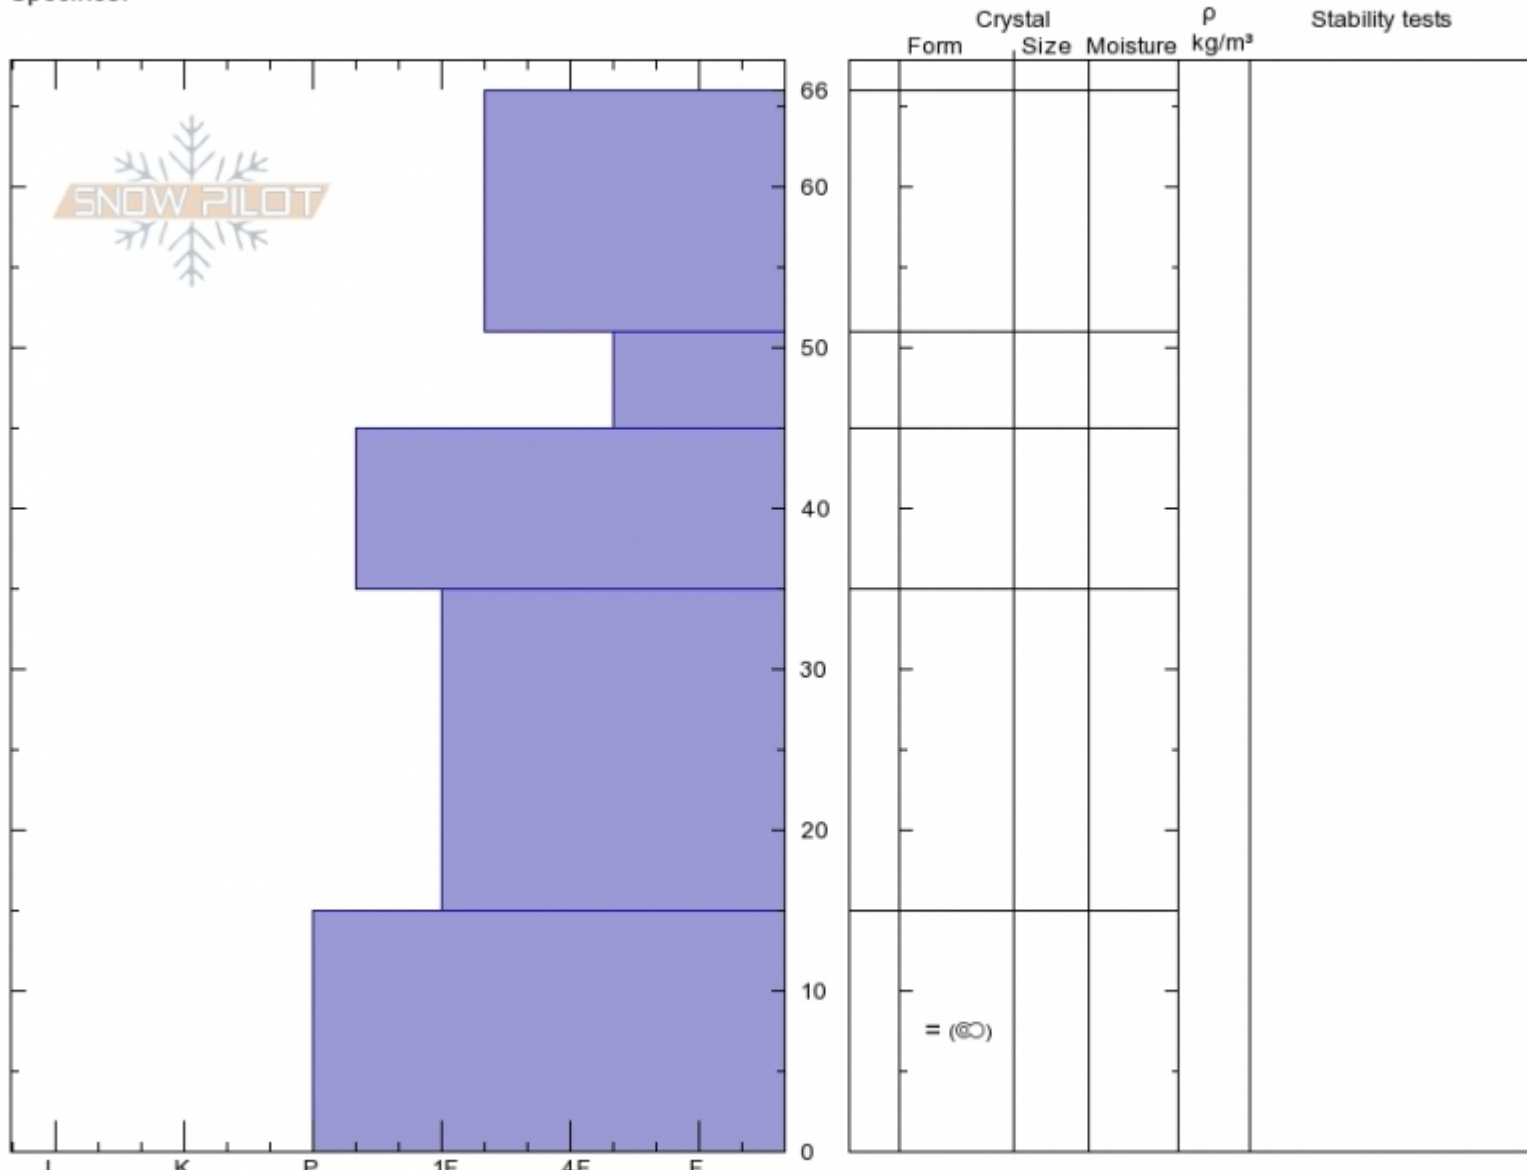

Sac Trail Bowl 2
 Bridger Range
 MT
 Elevation: 8750 ft
 Aspect: 5°
 Specifics:

Alex Marienthal
 Wed Sep 20 10:45 2017
 Co-ord: 45.89884N, -110.97154W
 Slope Angle: 30°
 Wind Loading: yes

Stability: **Good**
 Air Temperature:
 Sky Cover: **BKN**
 Precipitation: **S1**
 Wind: **SW Strong**

HS66

Layer No

Notes: Overall stability good. Main concern is fresh wind slabs on steeper stuff. Old wind slab layers are bonding well with warmth and previous pit.

Advisory Region
 Bridger Range
 Bridger Range, 2017-09-20