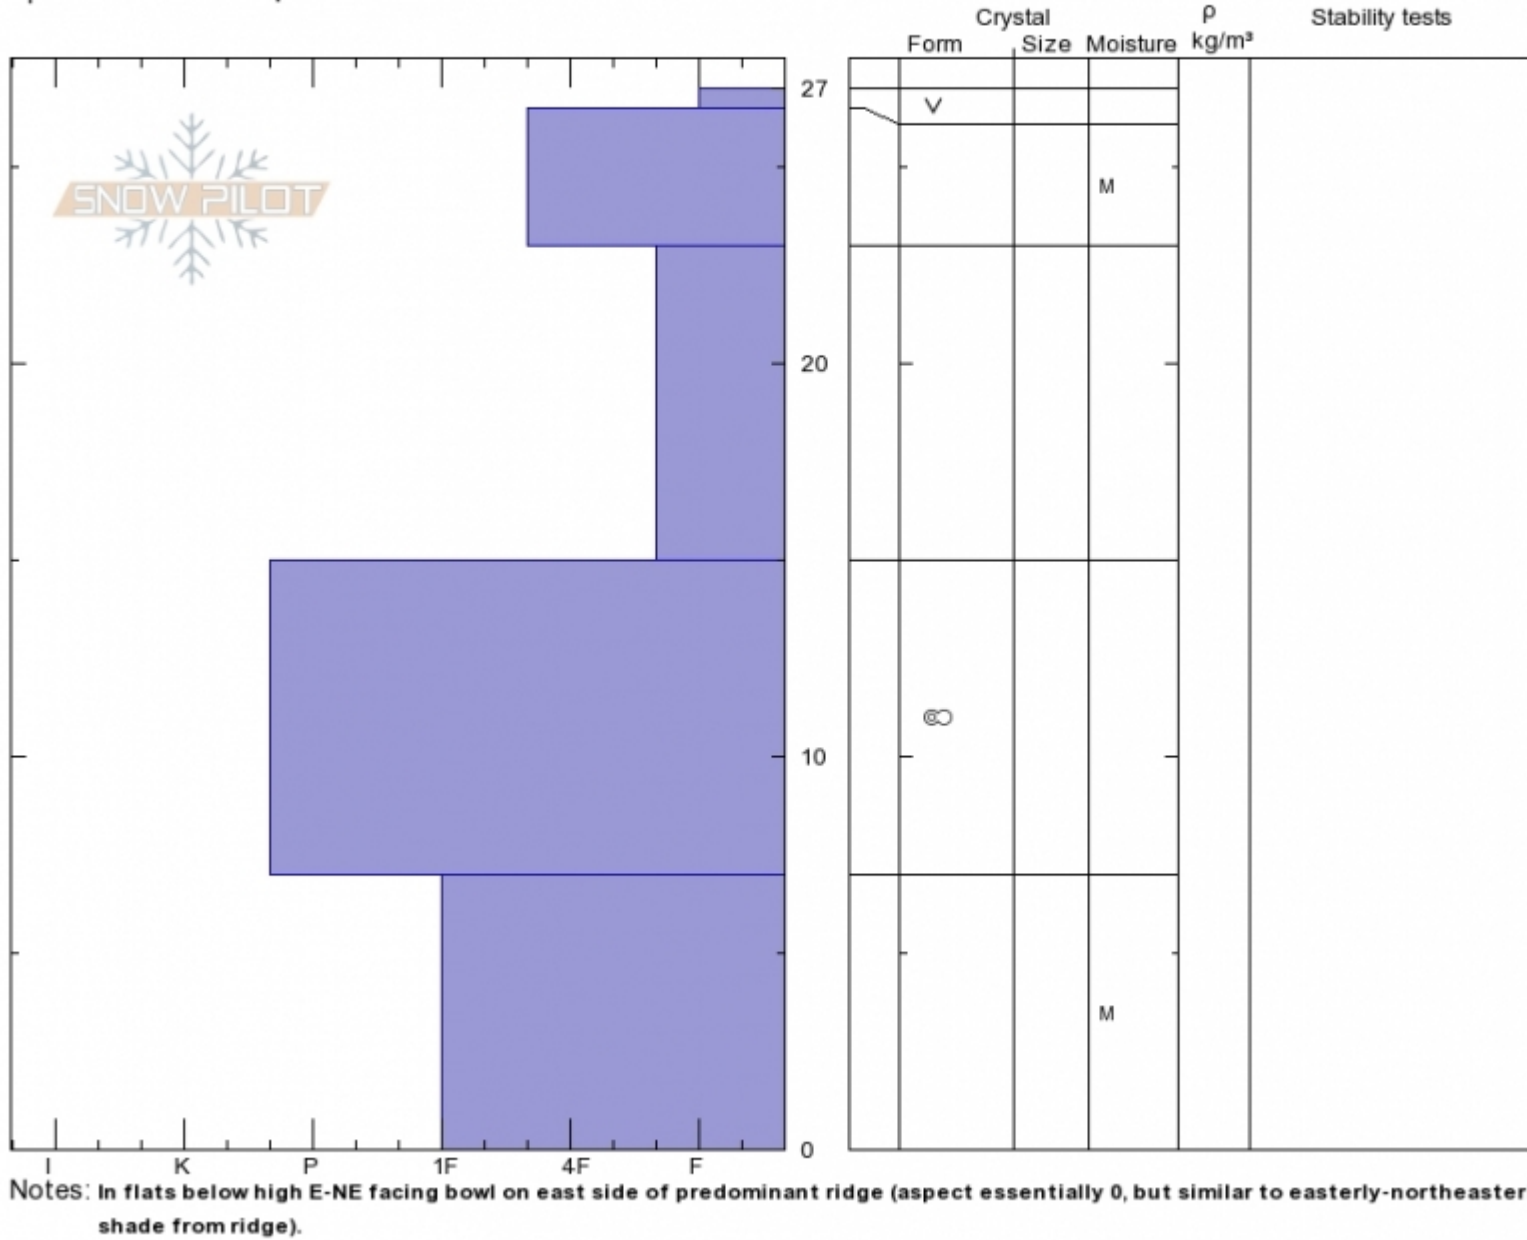

Flanders SE
Gallatin Range-N
MT
Elevation: **9500 ft**
Aspect: **90°**
Specifics: **We skied slope**

Alex Marienthal
Fri Oct 6 13:00 2017
Co-ord: **45.43566N, -110.94172W**
Slope Angle: **0°**
Wind Loading: **no**

Stability: **Good**   HS27
Air Temperature:
Sky Cover: **FEW**
Precipitation: **NO**
Wind: **W Light Breeze**

Layer No

Advisory Region
Northern Gallatin
Northern Gallatin, 2017-10-08