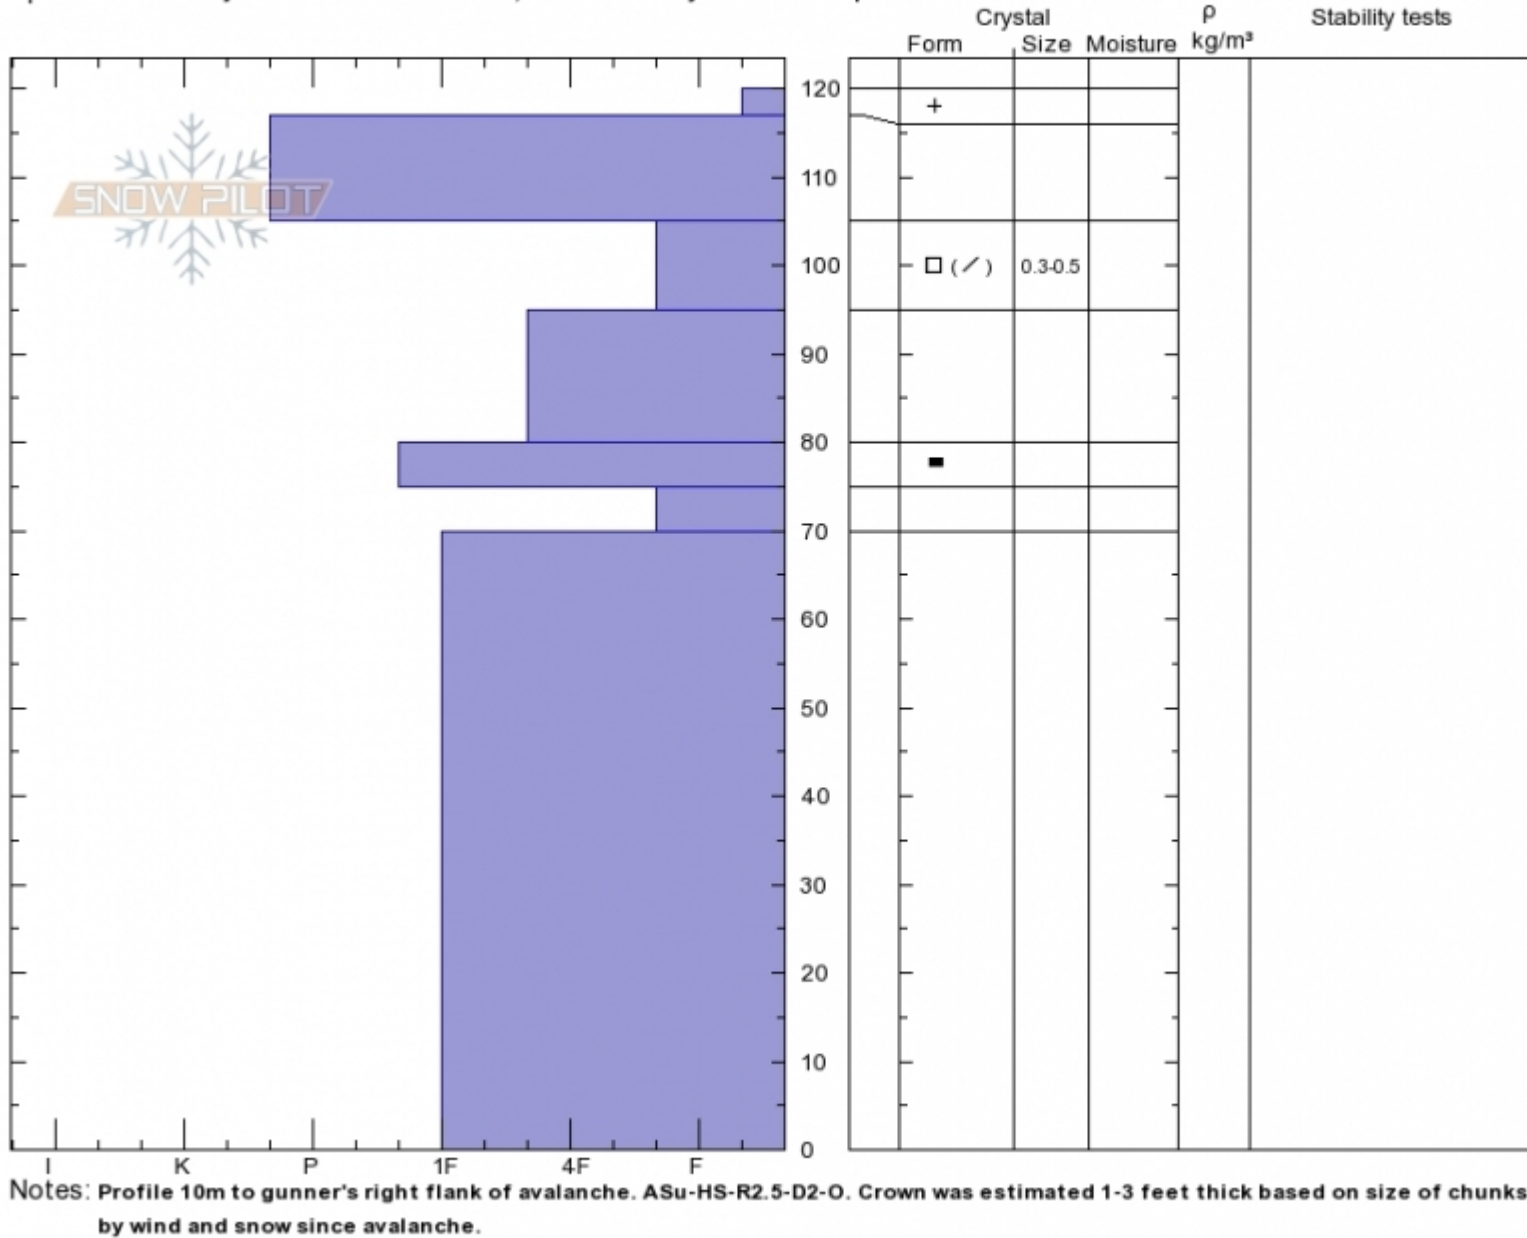

**Imp Peak Avalanche**  
**Madison Range-S**  
**MT**  
 Elevation: **9880 ft**  
 Aspect: **30°**  
 Specifics: **Pit is adjacent to avalanche: flank; Recent activity on similar slopes**

**Alex Marienthal**  
**Mon Oct 9 11:45 2017**  
 Co-ord: **44.99686N, -111.45666W**  
 Slope Angle: **27°**  
 Wind Loading: **previous**

Stability:  
 Air Temperature:  
 Sky Cover: **CLR**  
 Precipitation: **NO**  
 Wind:

Layer No  
 95-105: P  
 0-70: (avg)

Advisory Region  
 Southern Madison

**Forecast link:** [GNFAC Avalanche Forecast for Sat Oct 14, 2017](#)  
 Southern Madison, 2017-10-11