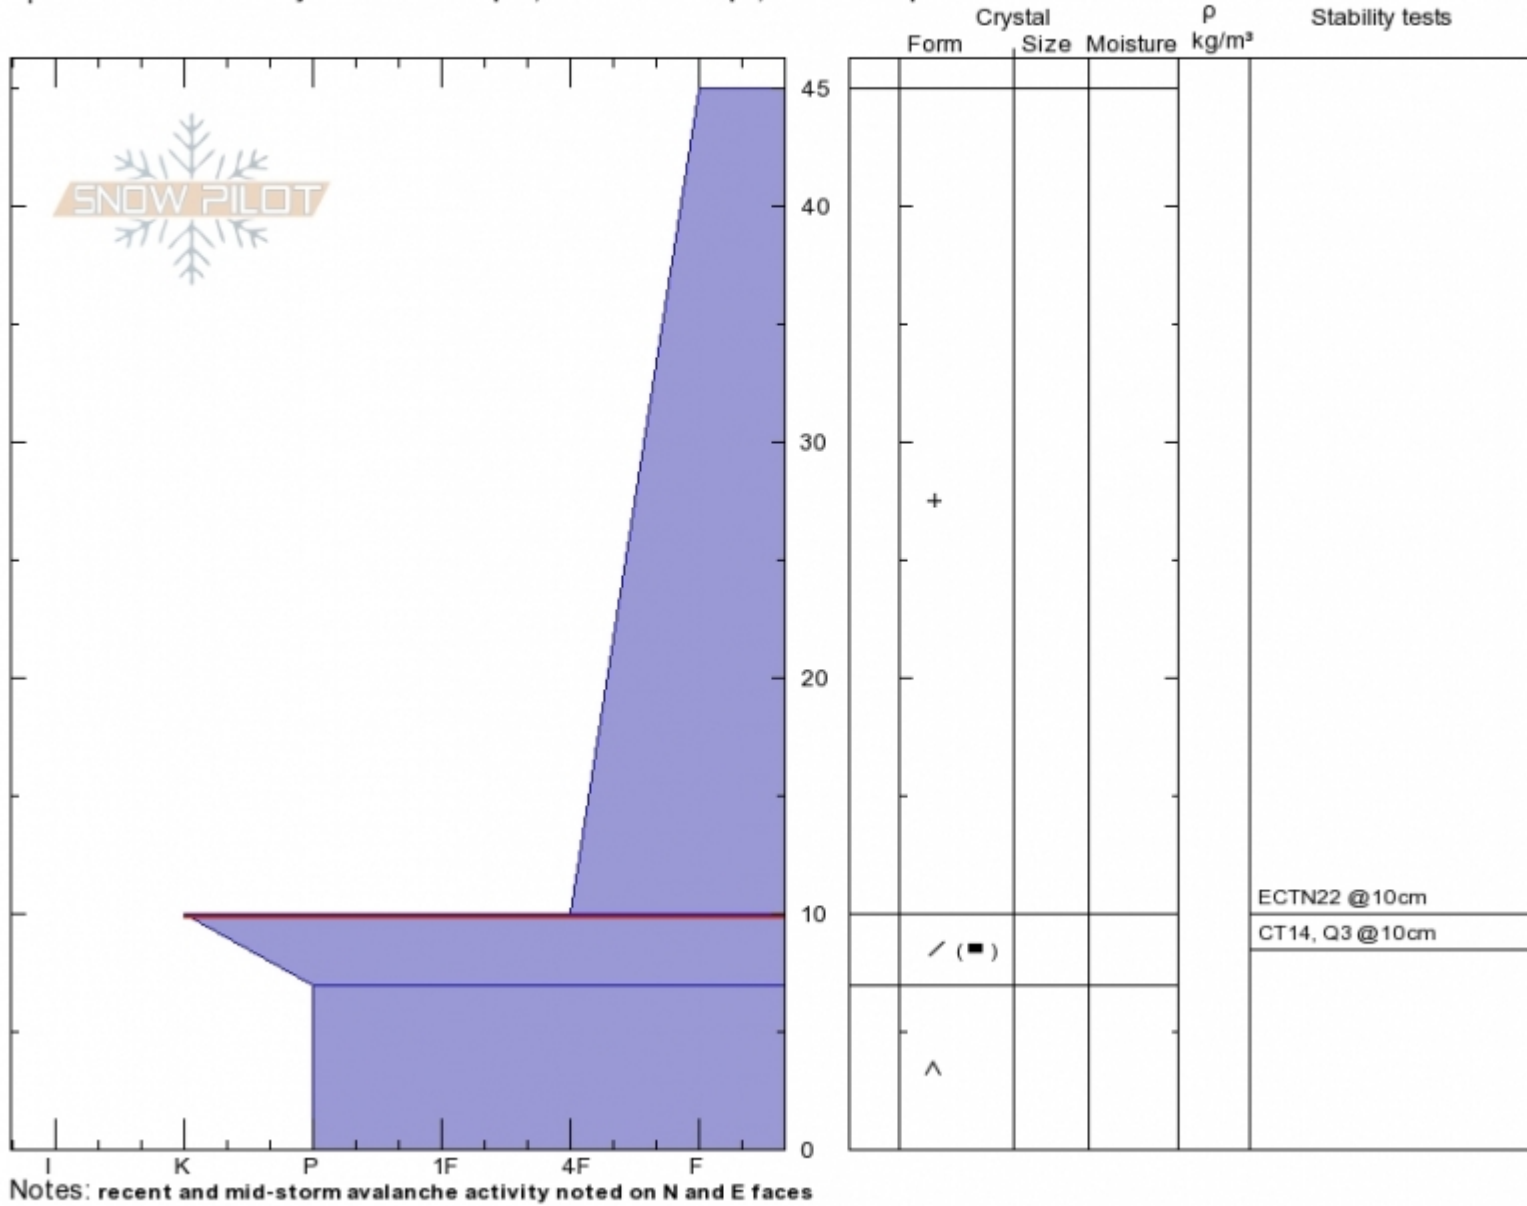

Mt. Blackmore
Gallatin Range-N
MT
 Elevation: **9621 ft**
 Aspect: **150°**
 Specifics: **Recent activity on different slopes; Ski tracks on slope; We skied slope**

Gabrielle Antonioli
Thu Nov 2 14:00 2017
 Co-ord: **45.44702N, -110.99908W**
 Slope Angle: **25°**
 Wind Loading: **previous**

Stability: **Good**
 Air Temperature: **-9°C**
 Sky Cover: **SCT**
 Precipitation: **S-1**
 Wind: **SW Light Breeze**

HS45 SP17
Stability Test Notes

Layer No
7-10: fac
7-10: Prof

Advisory Region
 Northern Gallatin
 Northern Gallatin, 2017-11-02