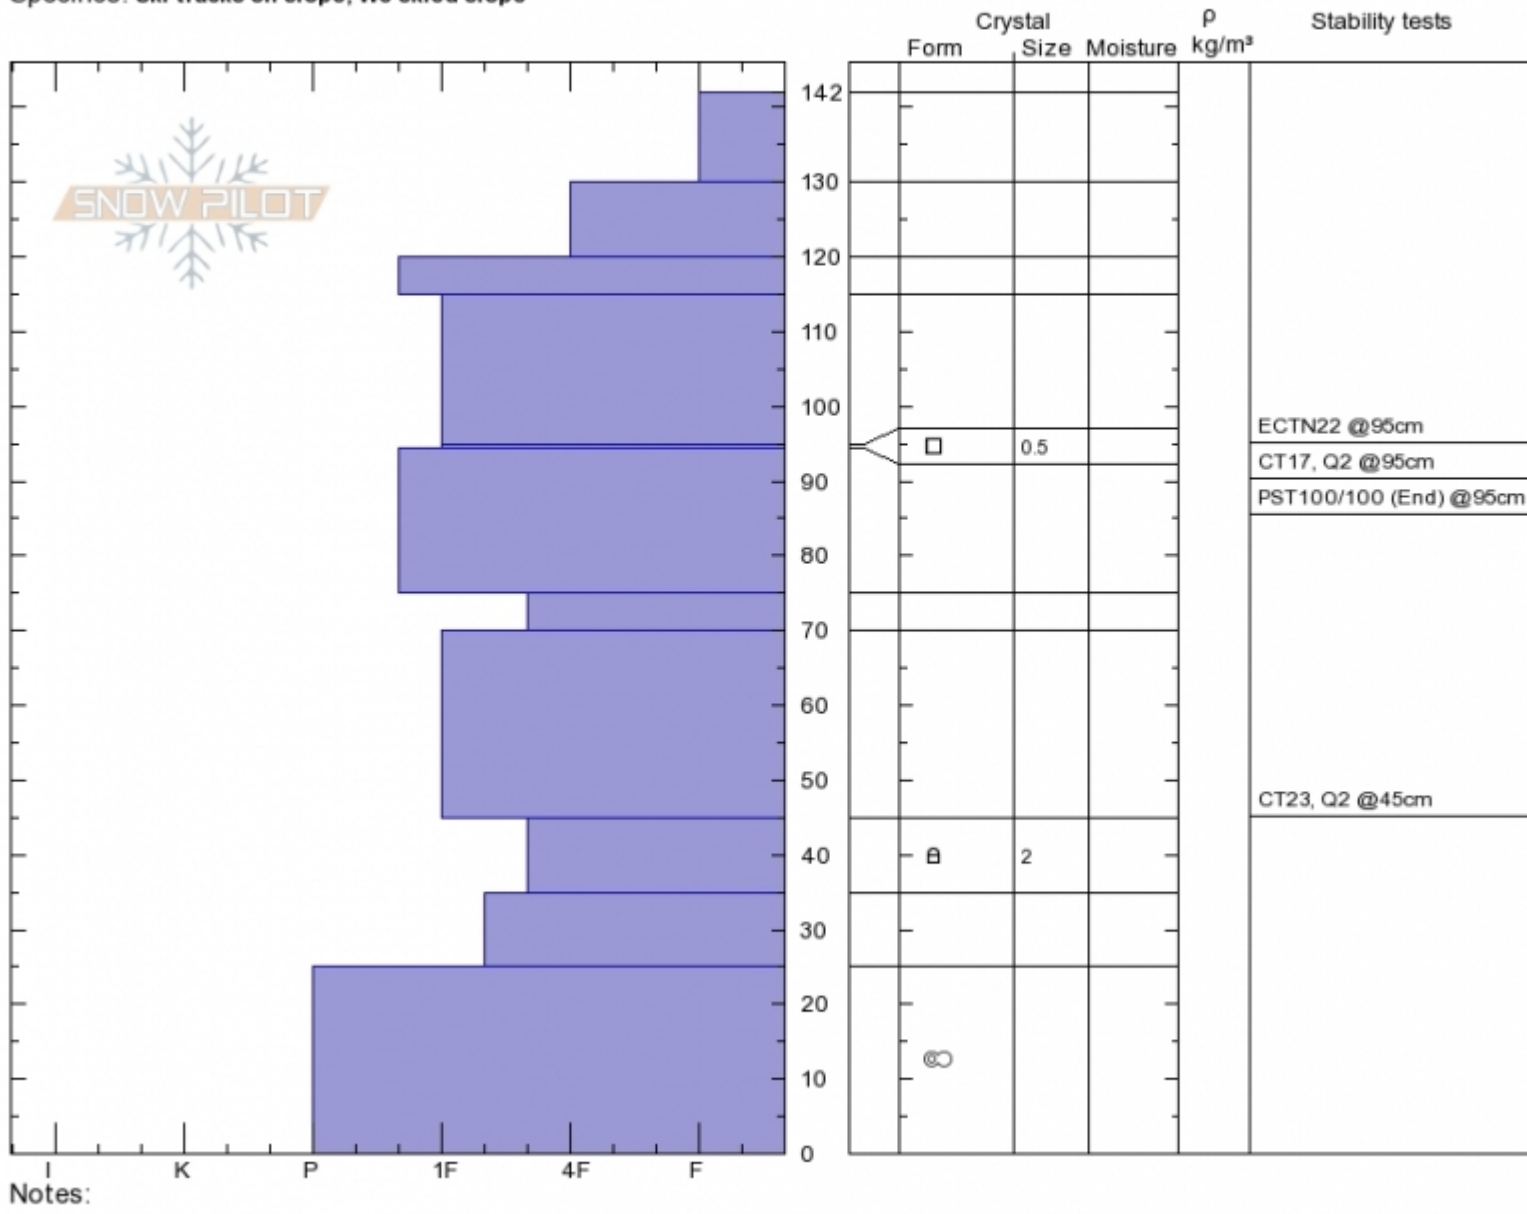

Blackmore east face  
 Gallatin Range-N  
 MT  
 Elevation: 9800 ft  
 Aspect: 60°  
 Specifics: Ski tracks on slope; We skied slope

Alex Marienthal  
 Wed Nov 8 12:00 2017  
 Co-ord: 45.44567N, -111.00185W  
 Slope Angle: 33°  
 Wind Loading: previous

Stability: **Good**  
 Air Temperature:  
 Sky Cover: **BKN**  
 Precipitation: **NO**  
 Wind: **Calm**

HS142  
 Stability Test Notes

Layer No

Notes:  
 Advisory Region  
 Northern Gallatin  
 Longitude  
 -111.00W  
 Latitude  
 45.44N  
 Northern Gallatin, 2017-11-08