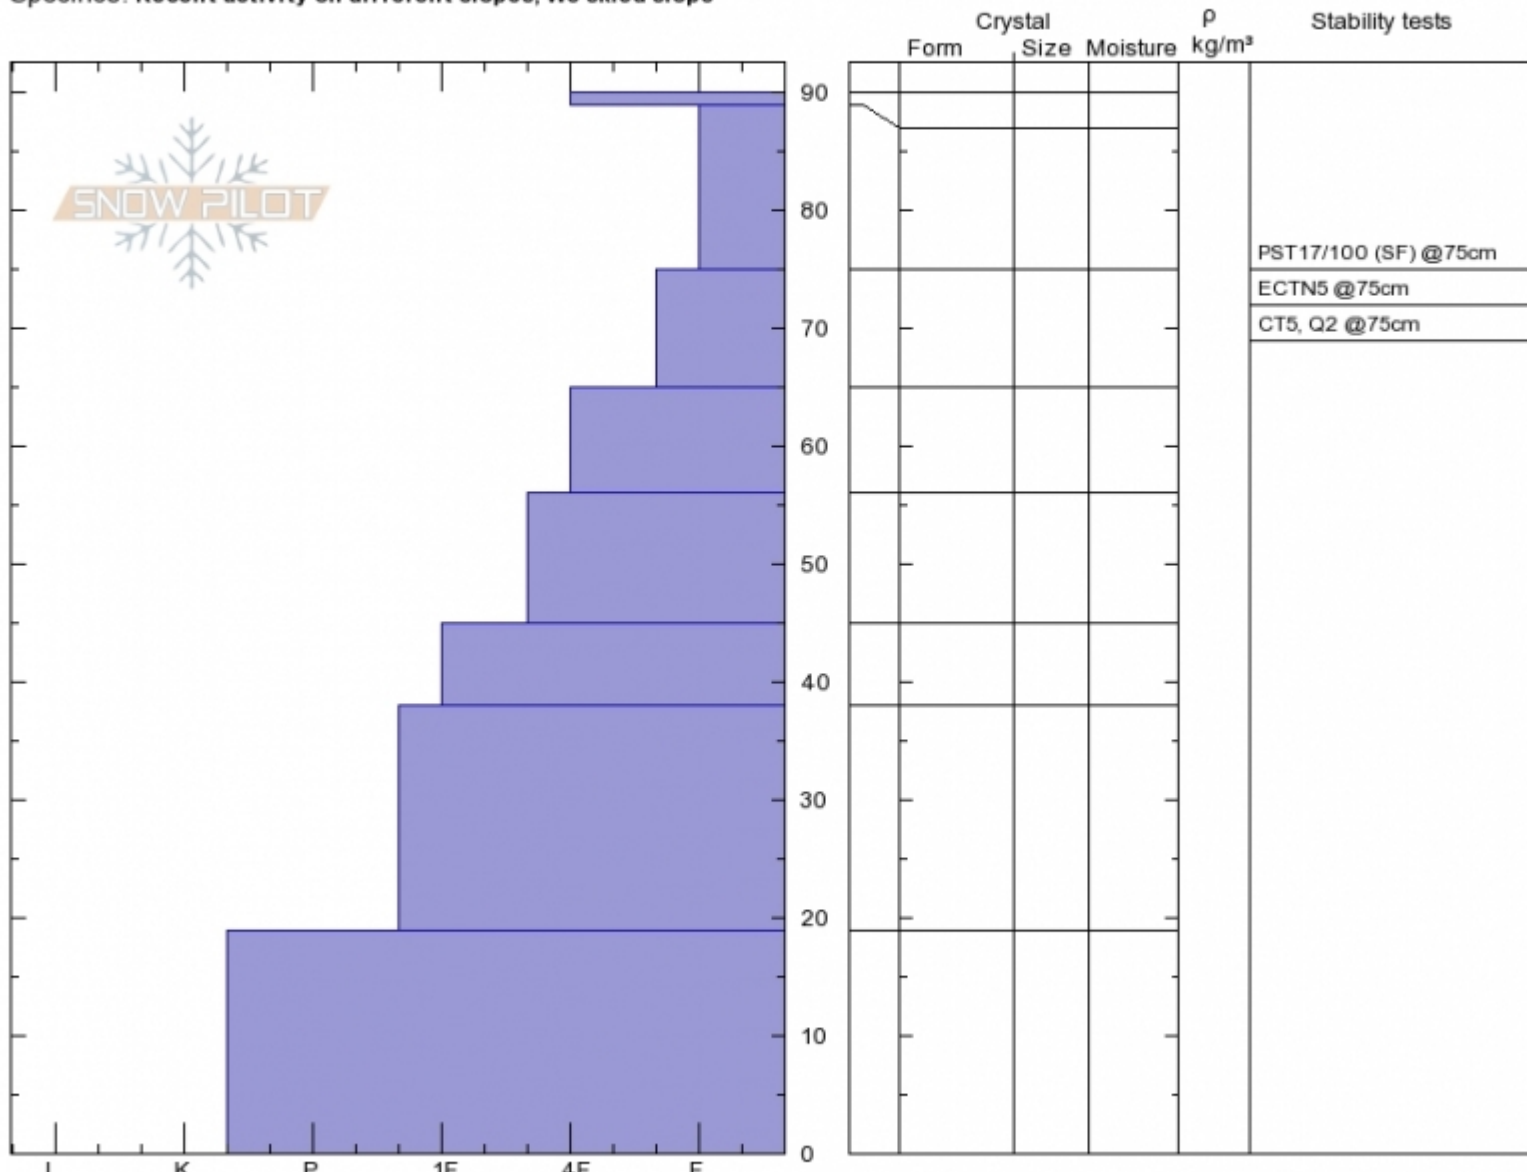

Sept. Bowl Fairy Lk.
Bridger Range
MT
 Elevation: **8600 ft**
 Aspect: **80°**
 Specifics: **Recent activity on different slopes; We skied slope**

Alex Marienthal
Wed Nov 15 11:11 2017
 Co-ord: **45.90954N, -110.97268W**
 Slope Angle: **31°**
 Wind Loading: **no**

Stability: **Good**
 Air Temperature: **-3°C**
 Sky Cover: **SCT**
 Precipitation: **NO**
 Wind: **W Moderate**

HS90
 Stability Test Notes
75: CPST 14/100(SF)

Layer No

Notes: Stable snow here. Found unstable wind slabs, and ECTP above basal crust 500' higher.