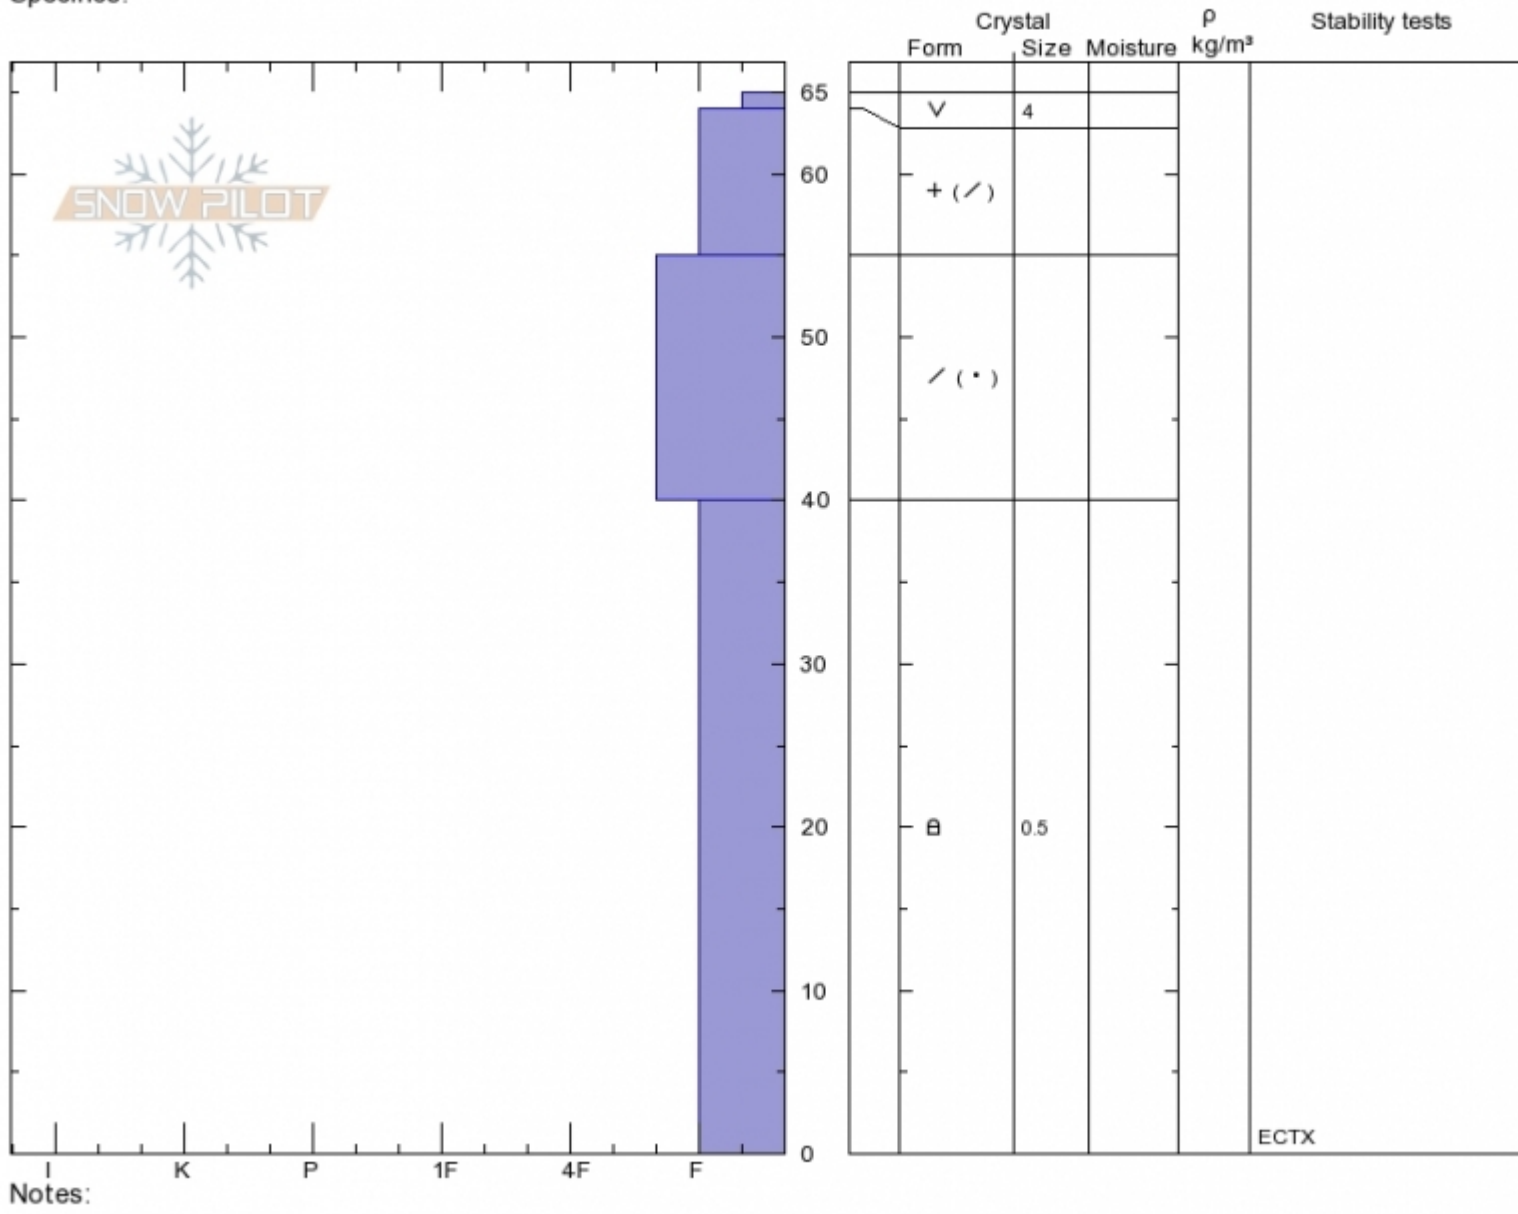

Bacon Rind
Madison Range-S
MT
 Elevation: **8700 ft**
 Aspect: **E**
 Specifics:

Spencer Jonas
Sun Nov 19 13:15 2017
 Co-ord: **44.96110N, -111.09804W**
 Slope Angle: **25°**
 Wind Loading:

Stability:
 Air Temperature:
 Sky Cover: **CLR**
 Precipitation: **NO**
 Wind: **Calm**

HS65
 Stability Test Notes

Layer No

Advisory Region
 Southern Madison
 Southern Madison, 2017-11-20