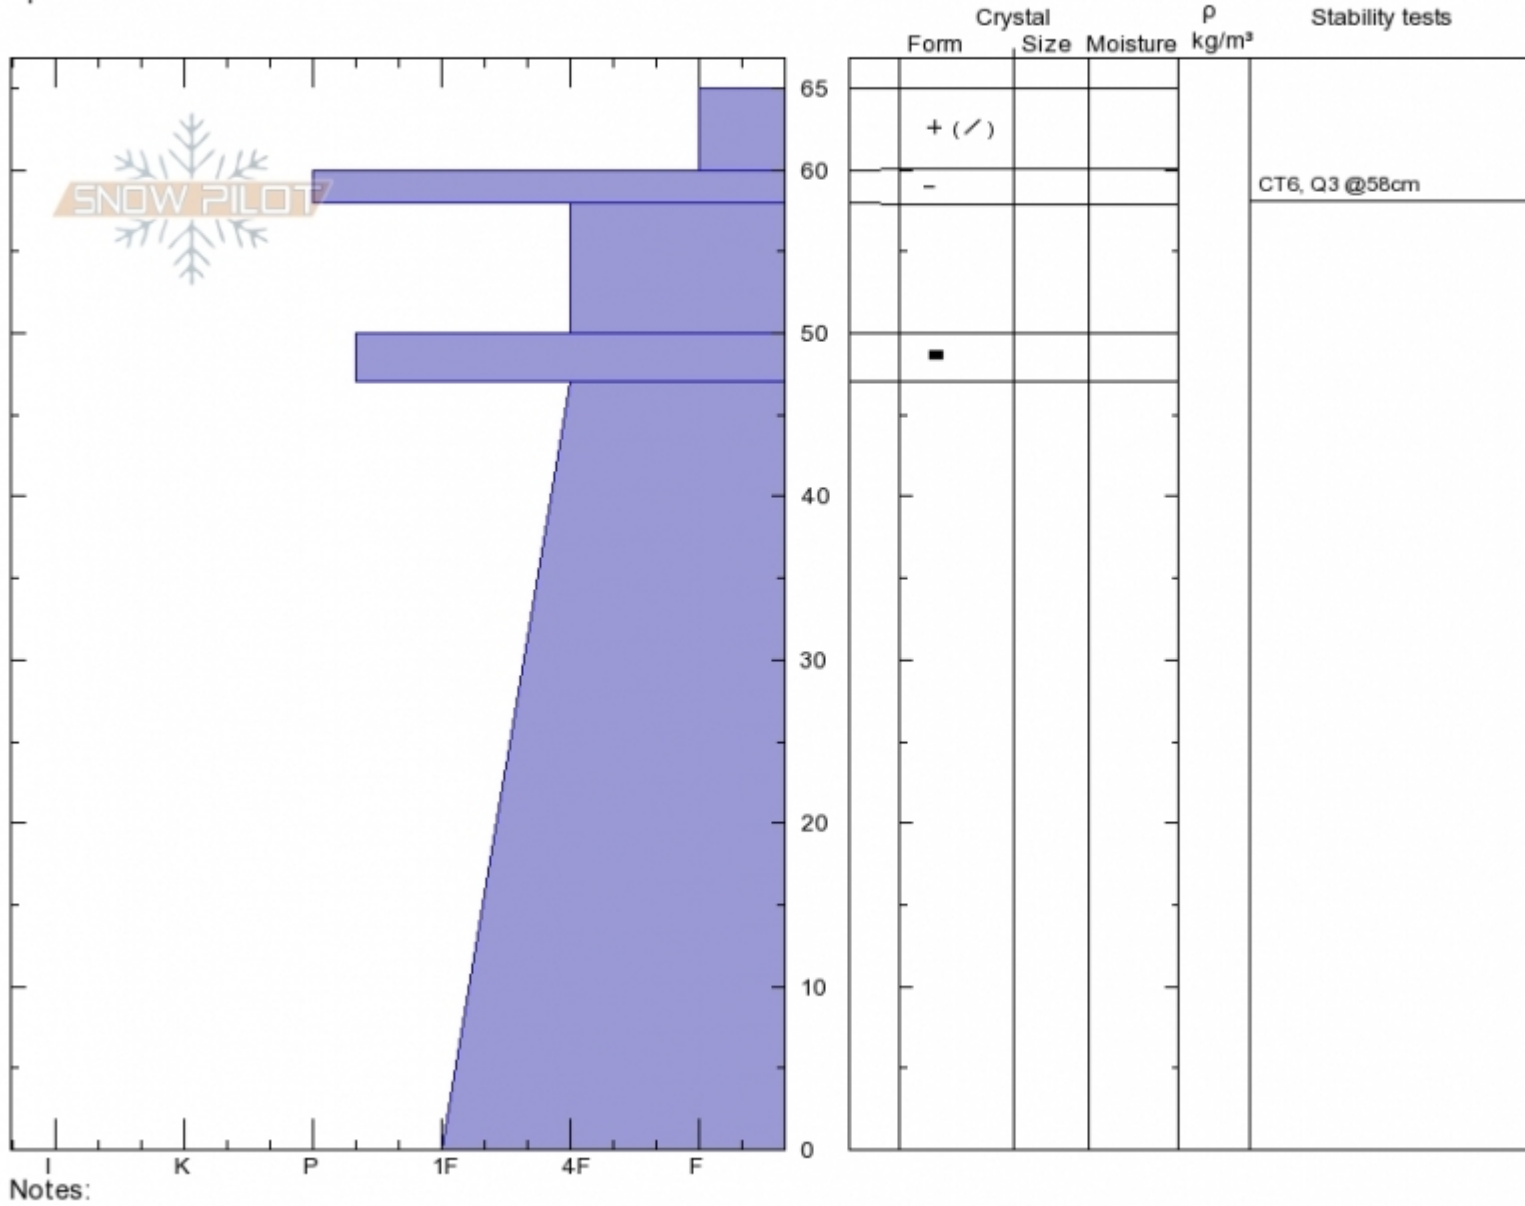

Pommel Lift
Bridger Range
MT
Elevation: **8200 ft**
Aspect: **SE**
Specifics:

Spencer Jonas
Sat Nov 18 15:45 2017
Co-ord: **45.81714N, -110.92629W**
Slope Angle: **27°**
Wind Loading:

Stability:
Air Temperature:
Sky Cover: **SCT**
Precipitation: **NO**
Wind: **Light Breeze**

HS65
Stability Test Notes

Layer No

Advisory Region
Bridger Range
Bridger Range, 2017-11-20