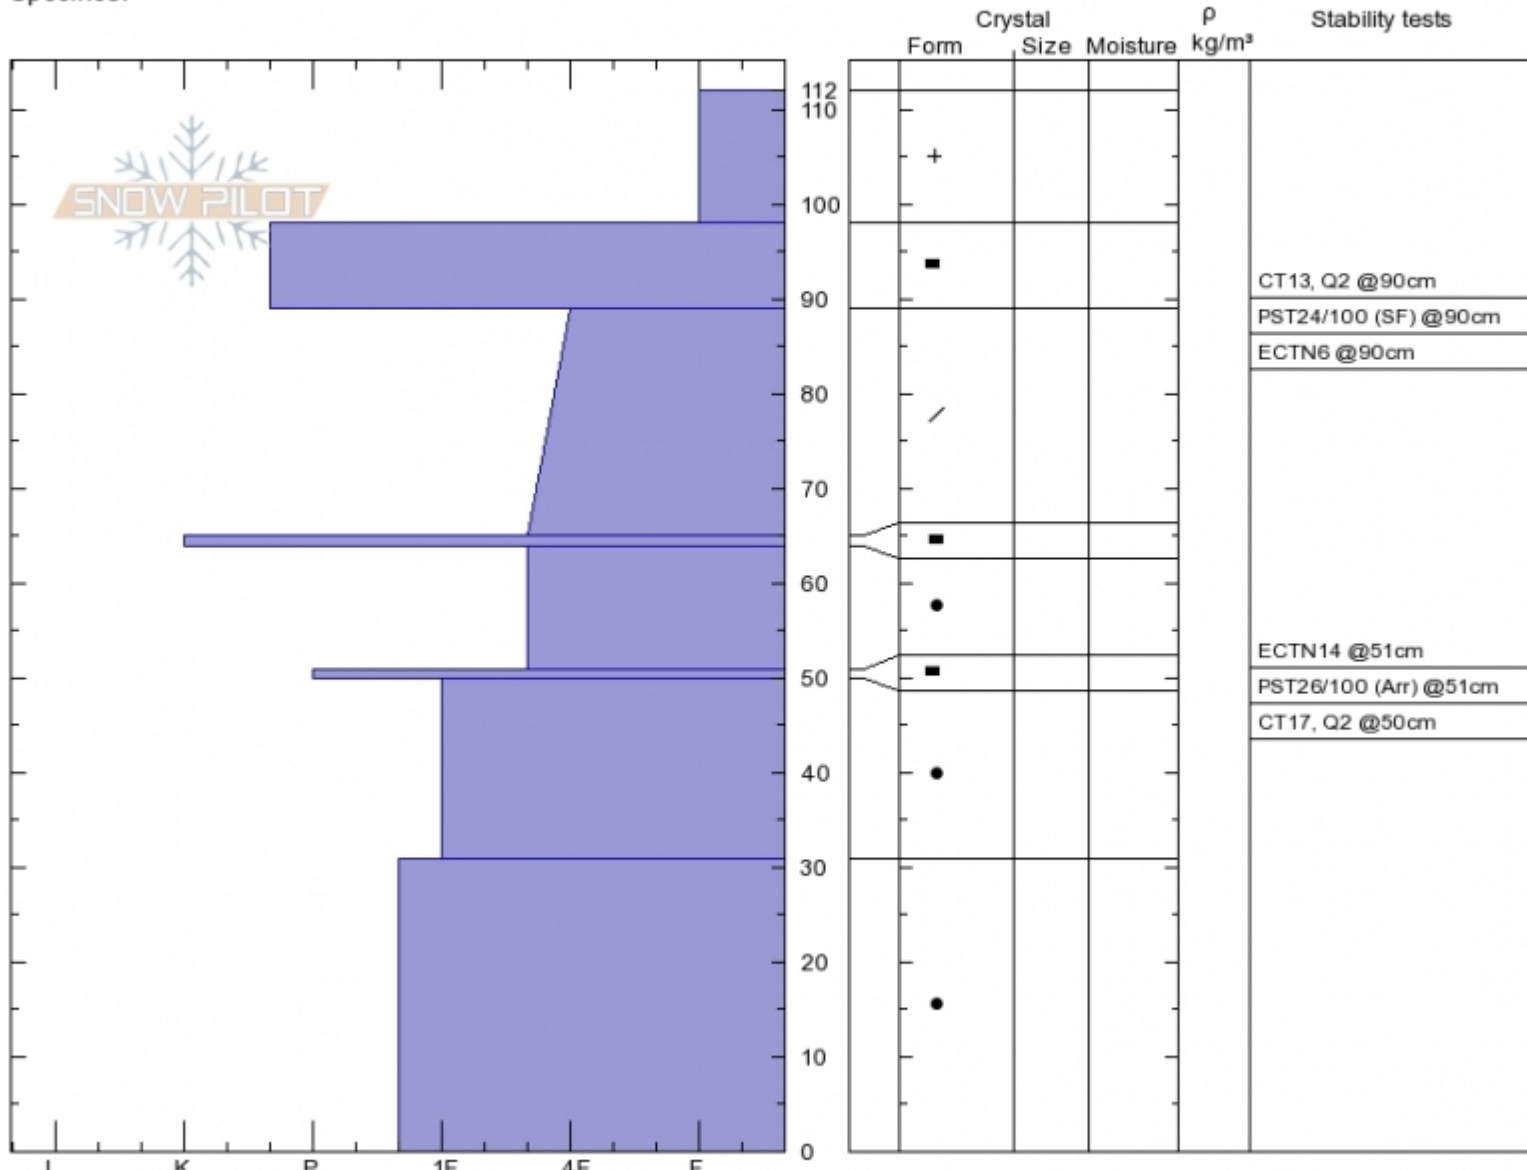

Rasta Chute
Cooke City
MT
 Elevation: **9893 ft**
 Aspect: **190°**
 Specifics:

Doug Chabot-Admin
Tue Nov 21 14:20 2017
 Co-ord: **45.07136N, -109.94474W**
 Slope Angle: **33°**
 Wind Loading: **no**

Stability: **Good**
 Air Temperature:
 Sky Cover: **BKN**
 Precipitation: **NO**
 Wind: **W Light Breeze**

HS112
Stability Test Notes

Layer No
89-98: Pr
50-51: de

Notes: Less deep, but still a good structure and stable snowpack. CPST 24/100 SF 90 cm's. CPST 60/100 arr 51 cm's.

Advisory Region
 Cooke City
 Cooke City, 2017-11-21