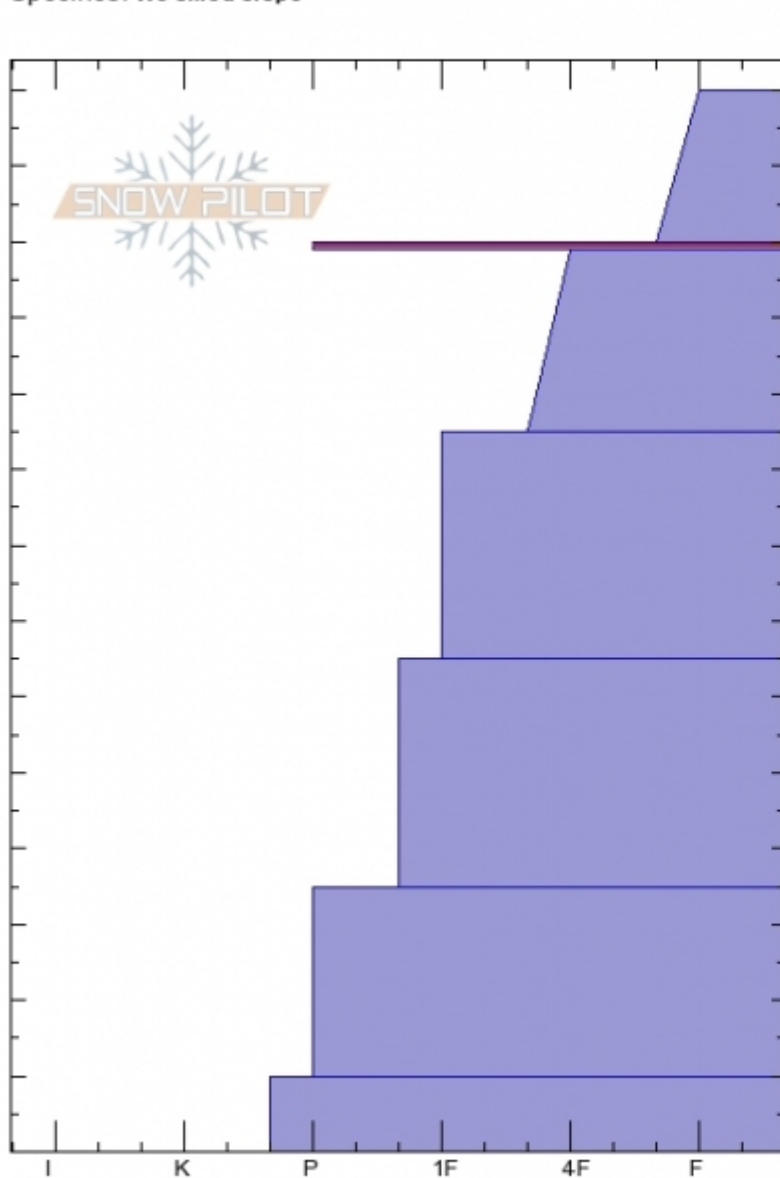

**Top of Scotch Bonnet**  
**Cooke City**  
**MT**  
 Elevation: **10180 ft**  
 Aspect: **104°**  
 Specifics: **We skied slope**

**Doug Chabot-Admin**  
**Tue Nov 21 15:10 2017**  
 Co-ord: **45.07198N, -109.94456W**  
 Slope Angle: **33°**  
 Wind Loading: **no**

Stability: **Very Good**  
 Air Temperature:  
 Sky Cover: **BKN**  
 Precipitation: **NO**  
 Wind: **W Light Breeze**

**HS140**  
**Stability Test Notes**

Layer No  
**119-120: F**

Notes: Good looking snowpack.

Crystal Form	Crystal Size	Moisture	$\rho$ kg/m <sup>3</sup>	Stability tests
+				
■				ECTN12 @120cm
/				CT11, Q2 @120cm
•				
•				
•				
■				

Advisory Region  
 Cooke City  
 Cooke City, 2017-11-21