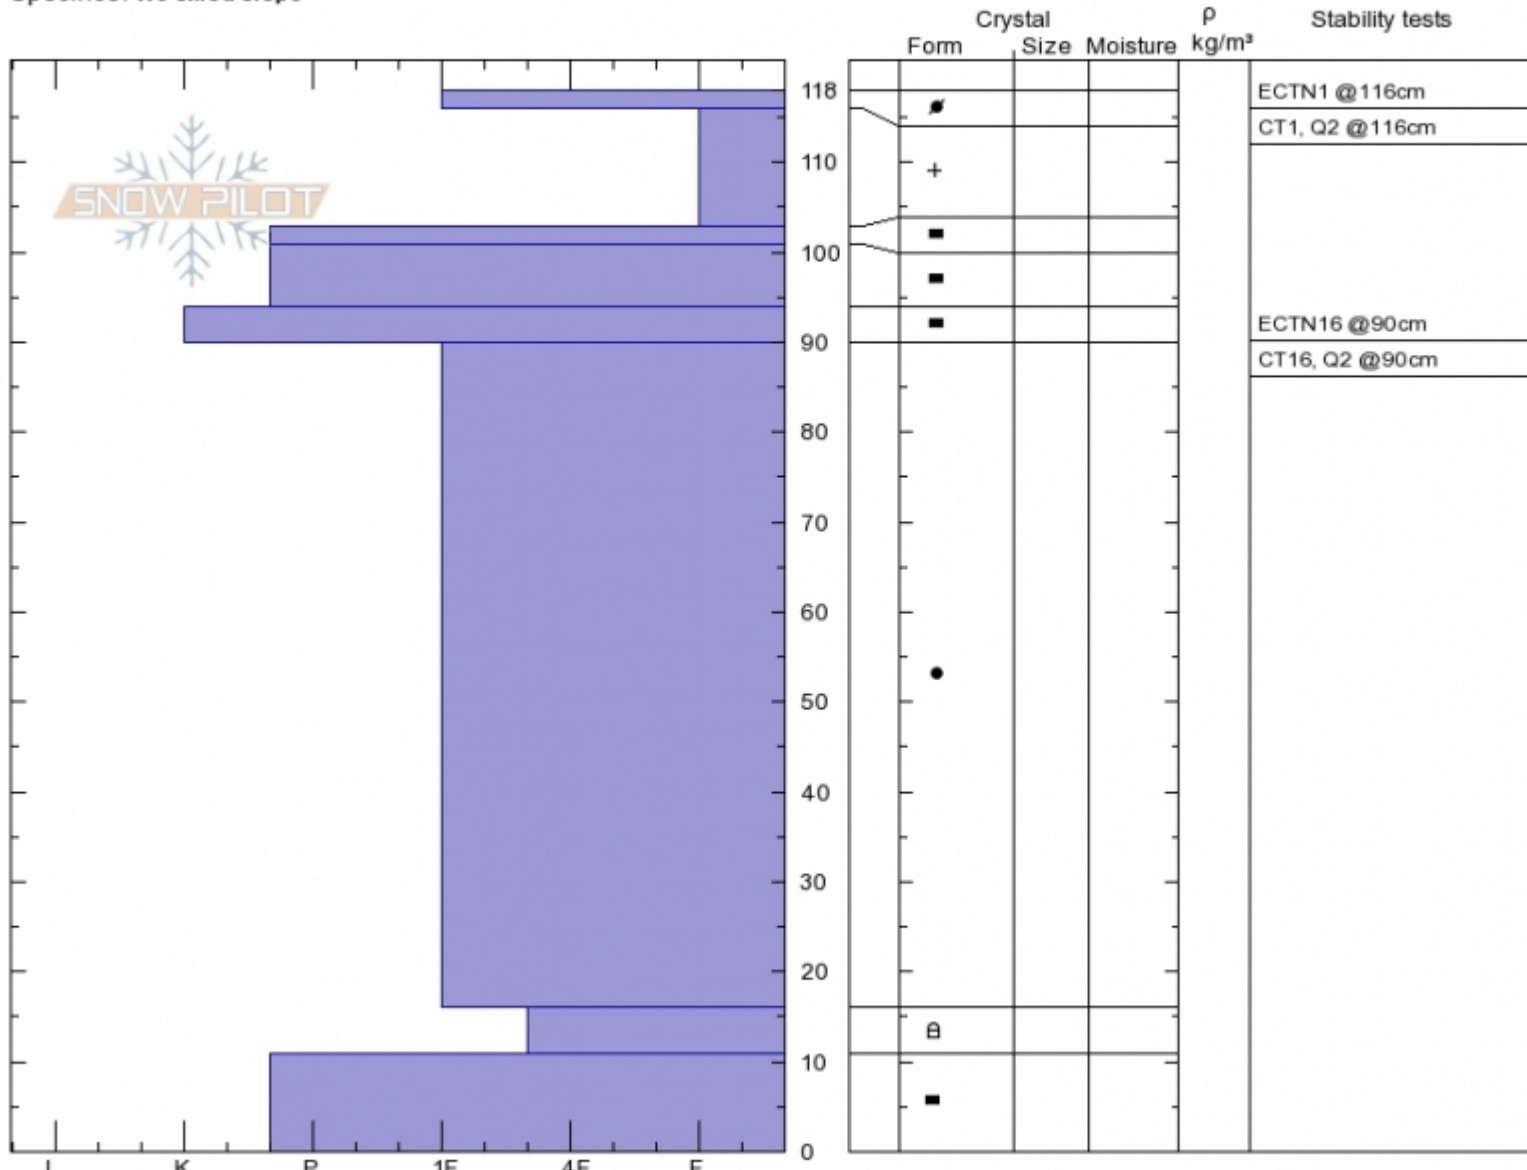

Saddle Peak 28 Nov 17
 Bridger Range
 MT
 Elevation: 8839 ft
 Aspect: 90°
 Specifics: We skied slope

Eric Knoff
 Tue Nov 28 13:30 2017
 Co-ord: 45.79367N, -110.93342W
 Slope Angle: 35°
 Wind Loading: no

Stability:
 Air Temperature: -10°C
 Sky Cover: CLR
 Precipitation: NO
 Wind: SW Light Breeze

HS118
 Stability Test Notes

Layer No
 11-16: Pro

Notes: A light wind skin on the surface, but not wind loaded. A strong stable snowpack.