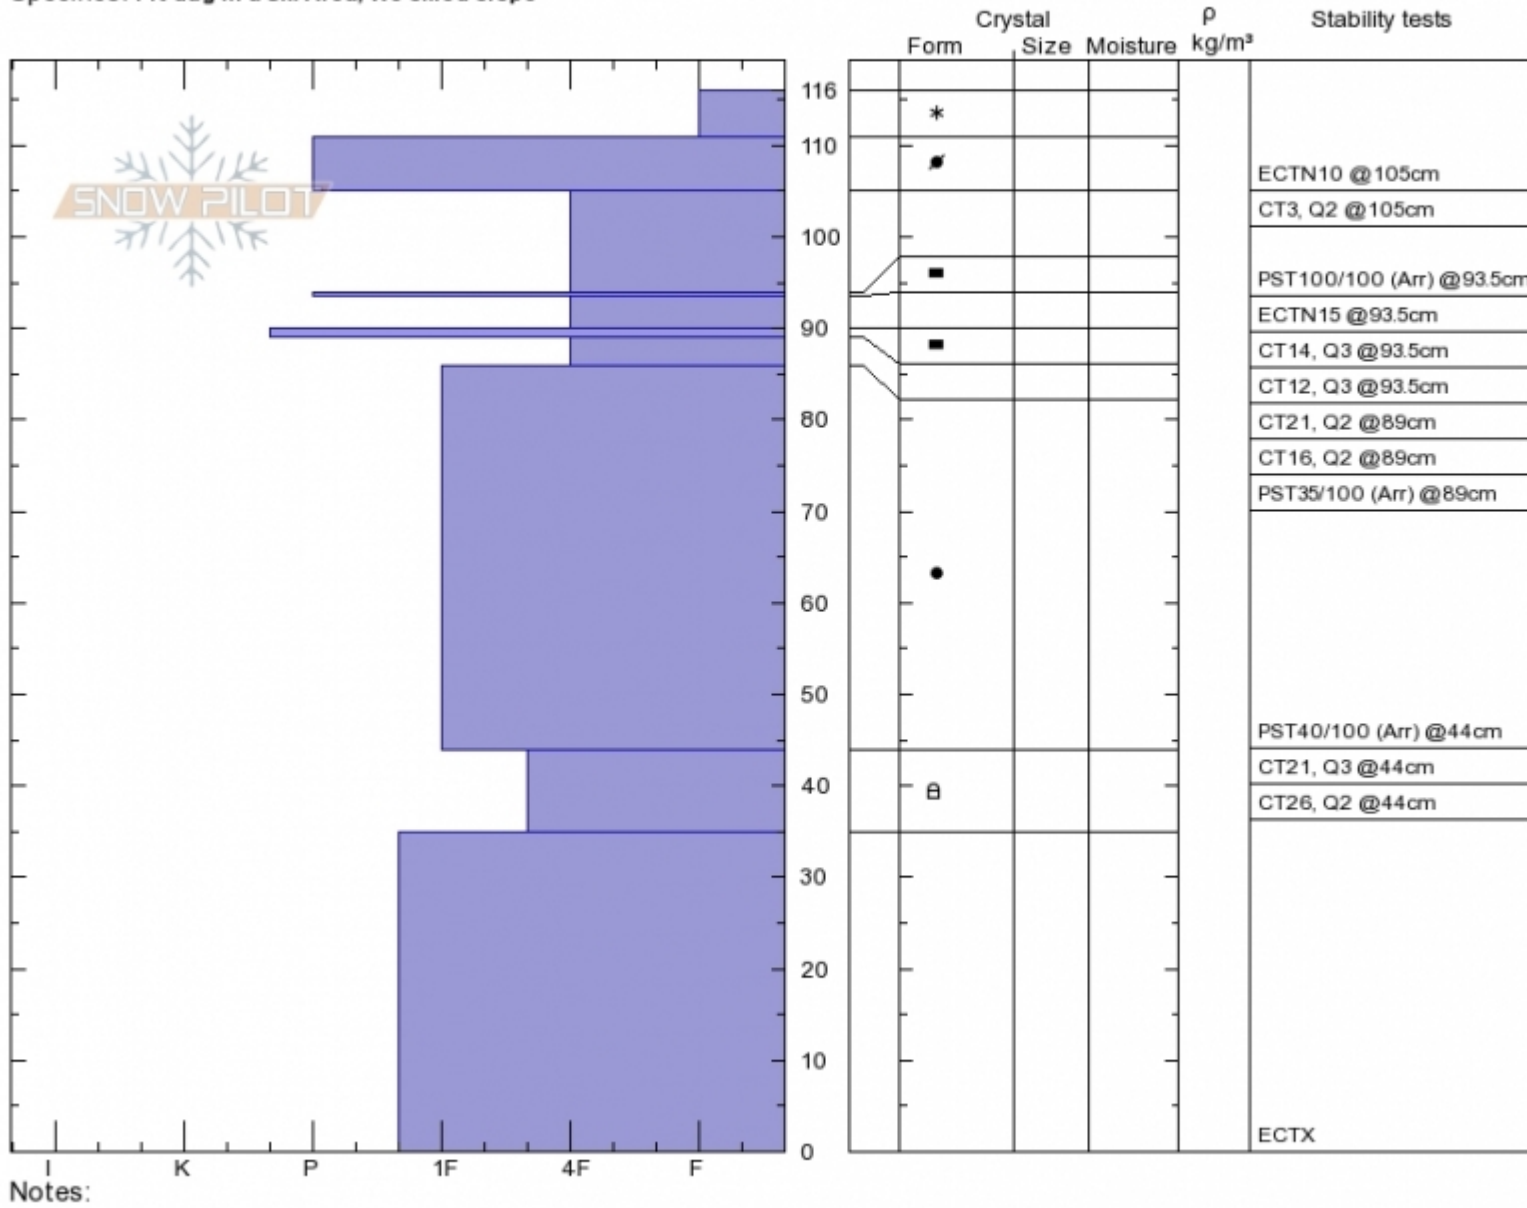

Pioneer Mtn. Y.C.  
 Madison Range-N  
 MT  
 Elevation: 9300 ft  
 Aspect: 40°  
 Specifics: Pit dug in a Ski Area; We skied slope

Alex Marienthal  
 Fri Dec 1 11:30 2017  
 Co-ord: 45.23385N, -111.44794W  
 Slope Angle: 25°  
 Wind Loading: previous

Stability: **Good**  
 Air Temperature:  
 Sky Cover: **FEW**  
 Precipitation: **NO**  
 Wind: **Calm**

HS116  
 Stability Test Notes

Layer No

Advisory Region  
 Northern Madison  
 Northern Madison, 2017-12-01