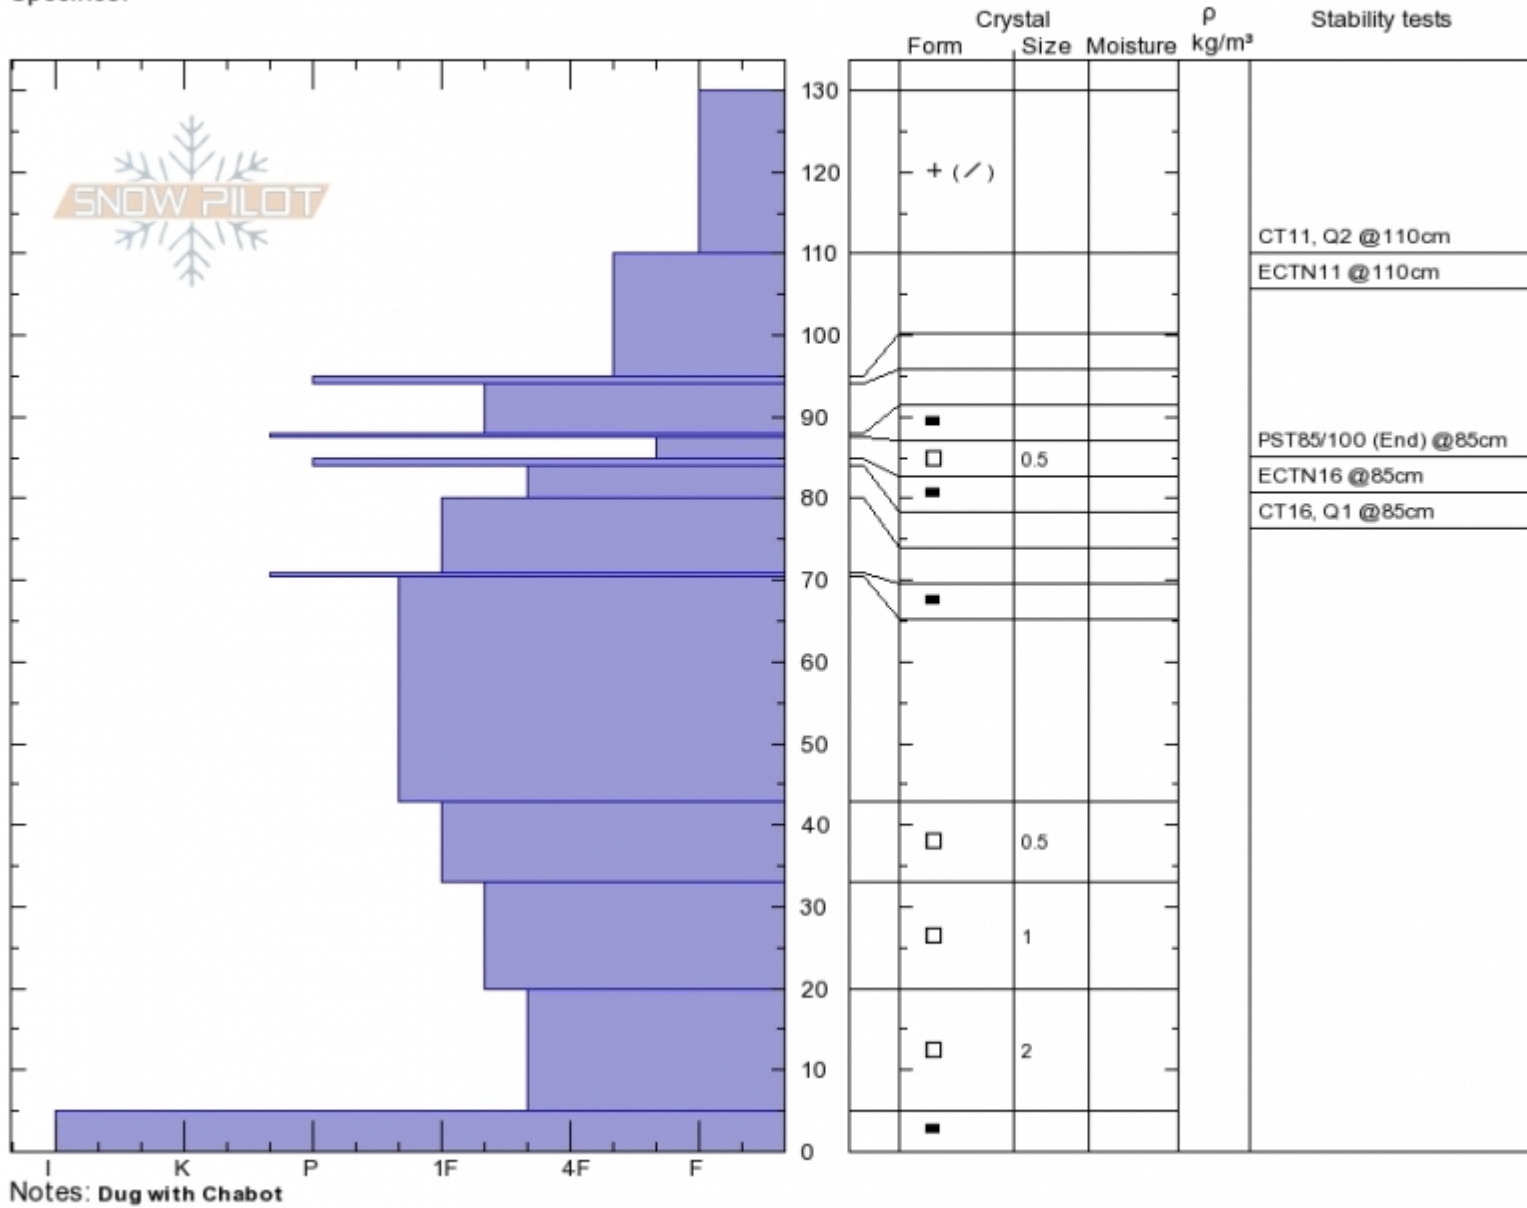

**Second Yellow Mule**  
**Madison Range-S**  
**MT**  
 Elevation: **9350 ft**  
 Aspect: **30°**  
 Specifics:

**Gabrielle Antonioli**  
**Mon Dec 4 11:55 2017**  
 Co-ord: **45.17770N, -111.40121W**  
 Slope Angle: **27°**  
 Wind Loading:

Stability: **Good**  
 Air Temperature: **-9°C**  
 Sky Cover: **FEW**  
 Precipitation: **S-1**  
 Wind: **W Calm**

**HS130**  
**Stability Test Notes**

Layer No  
**85-87.5: P**

Advisory Region  
 Northern Madison  
 Longitude  
 -111.40W  
 Latitude  
 45.18N  
 Northern Madison, 2017-12-04