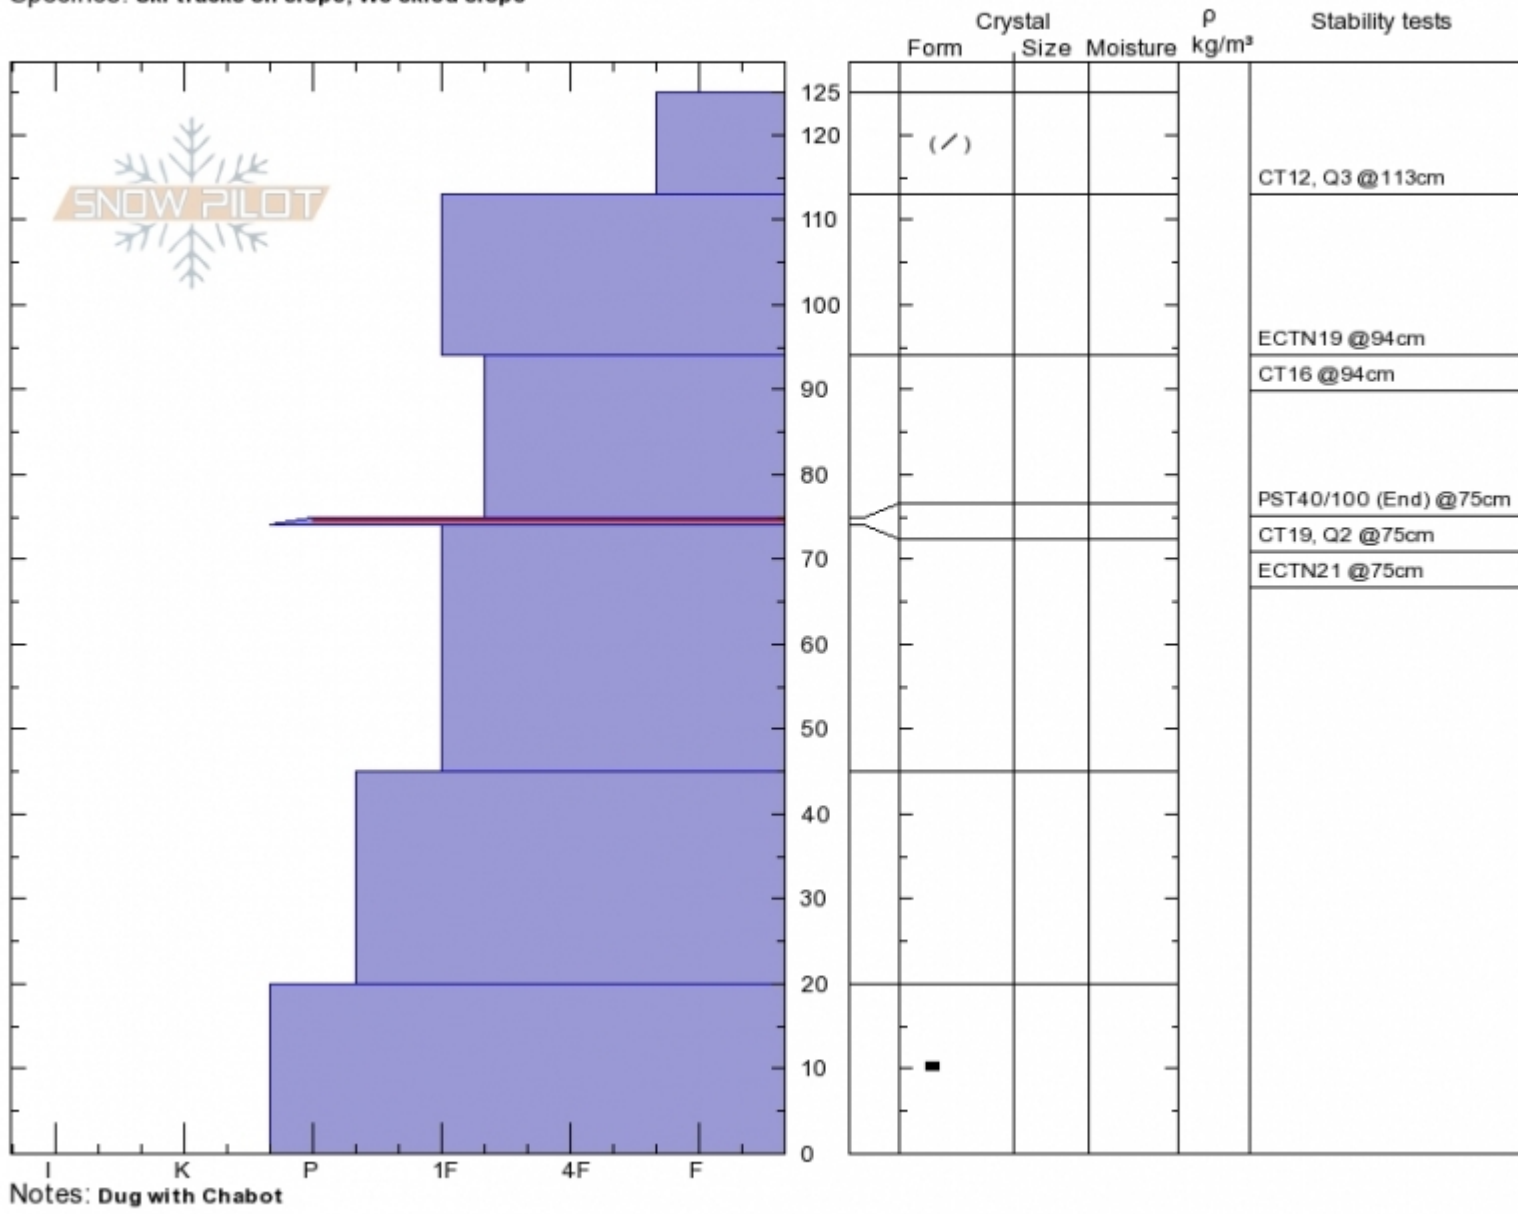

Divide  
**Gallatin Range-N  
 MT**  
 Elevation: **9400 ft**  
 Aspect: **100°**  
 Specifics: **Ski tracks on slope; We skied slope**

**Gabrielle Antonioli**  
**Mon Dec 11 11:36 2017**  
 Co-ord: **45.40189N, -110.96856W**  
 Slope Angle: **27°**  
 Wind Loading: **no**

Stability: **Very Good**  
 Air Temperature: **32°C**  
 Sky Cover: **CLR**  
 Precipitation: **NO**  
 Wind: **W Calm**

HS125  
 Stability Test Notes  
 Layer No  
**74-75: Pr**

Advisory Region  
 Northern Gallatin  
 Longitude  
 -110.97W  
 Latitude  
 45.40N