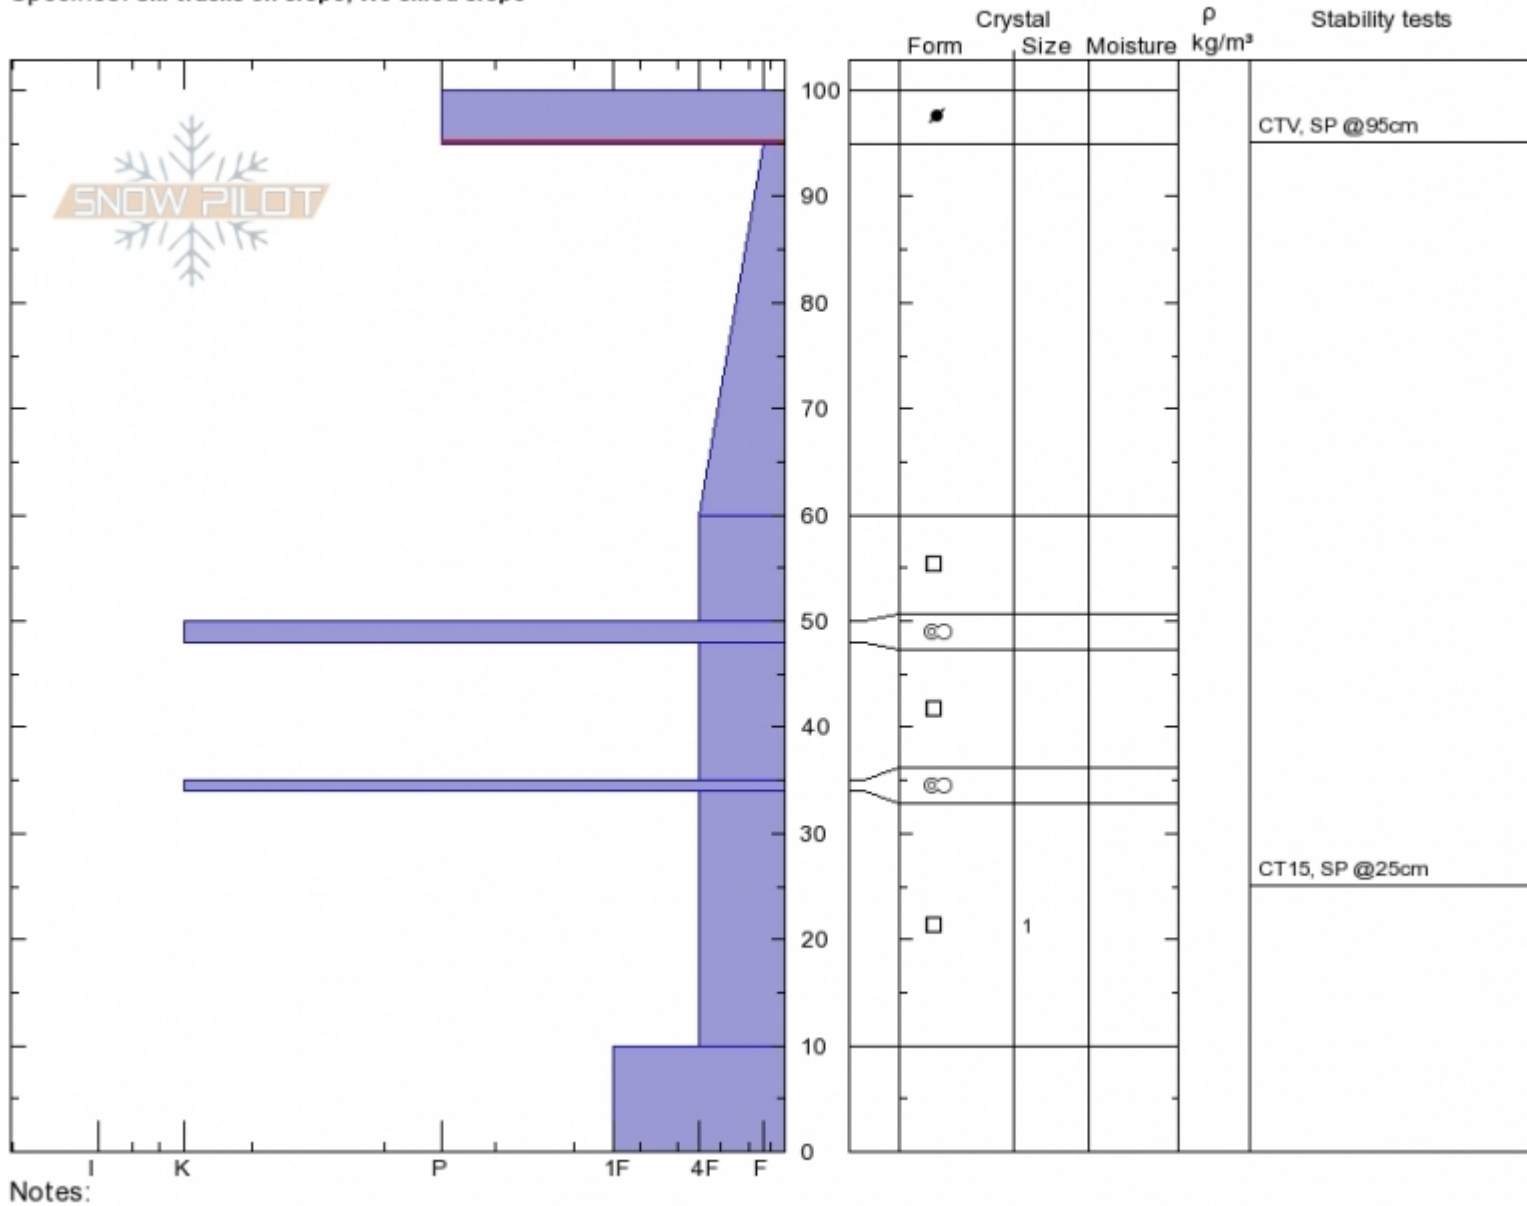

Maid of the Mist
Gallatin Range-N
MT
 Elevation: **9800 ft**
 Aspect: **SE**
 Specifics: **Ski tracks on slope; We skied slope**

Jeff Dobronyi
Sun Dec 10 14:00 2017
 Co-ord: **45.41357N, -110.98623W**
 Slope Angle: **33°**
 Wind Loading: **no**

Stability: **Fair**
 Air Temperature:
 Sky Cover: **FEW**
 Precipitation: **NO**
 Wind: **W Light Breeze**

HS100 PF0
Stability Test Notes

Layer No
95-100: P

Advisory Region
 Northern Gallatin
 Northern Gallatin, 2017-12-13