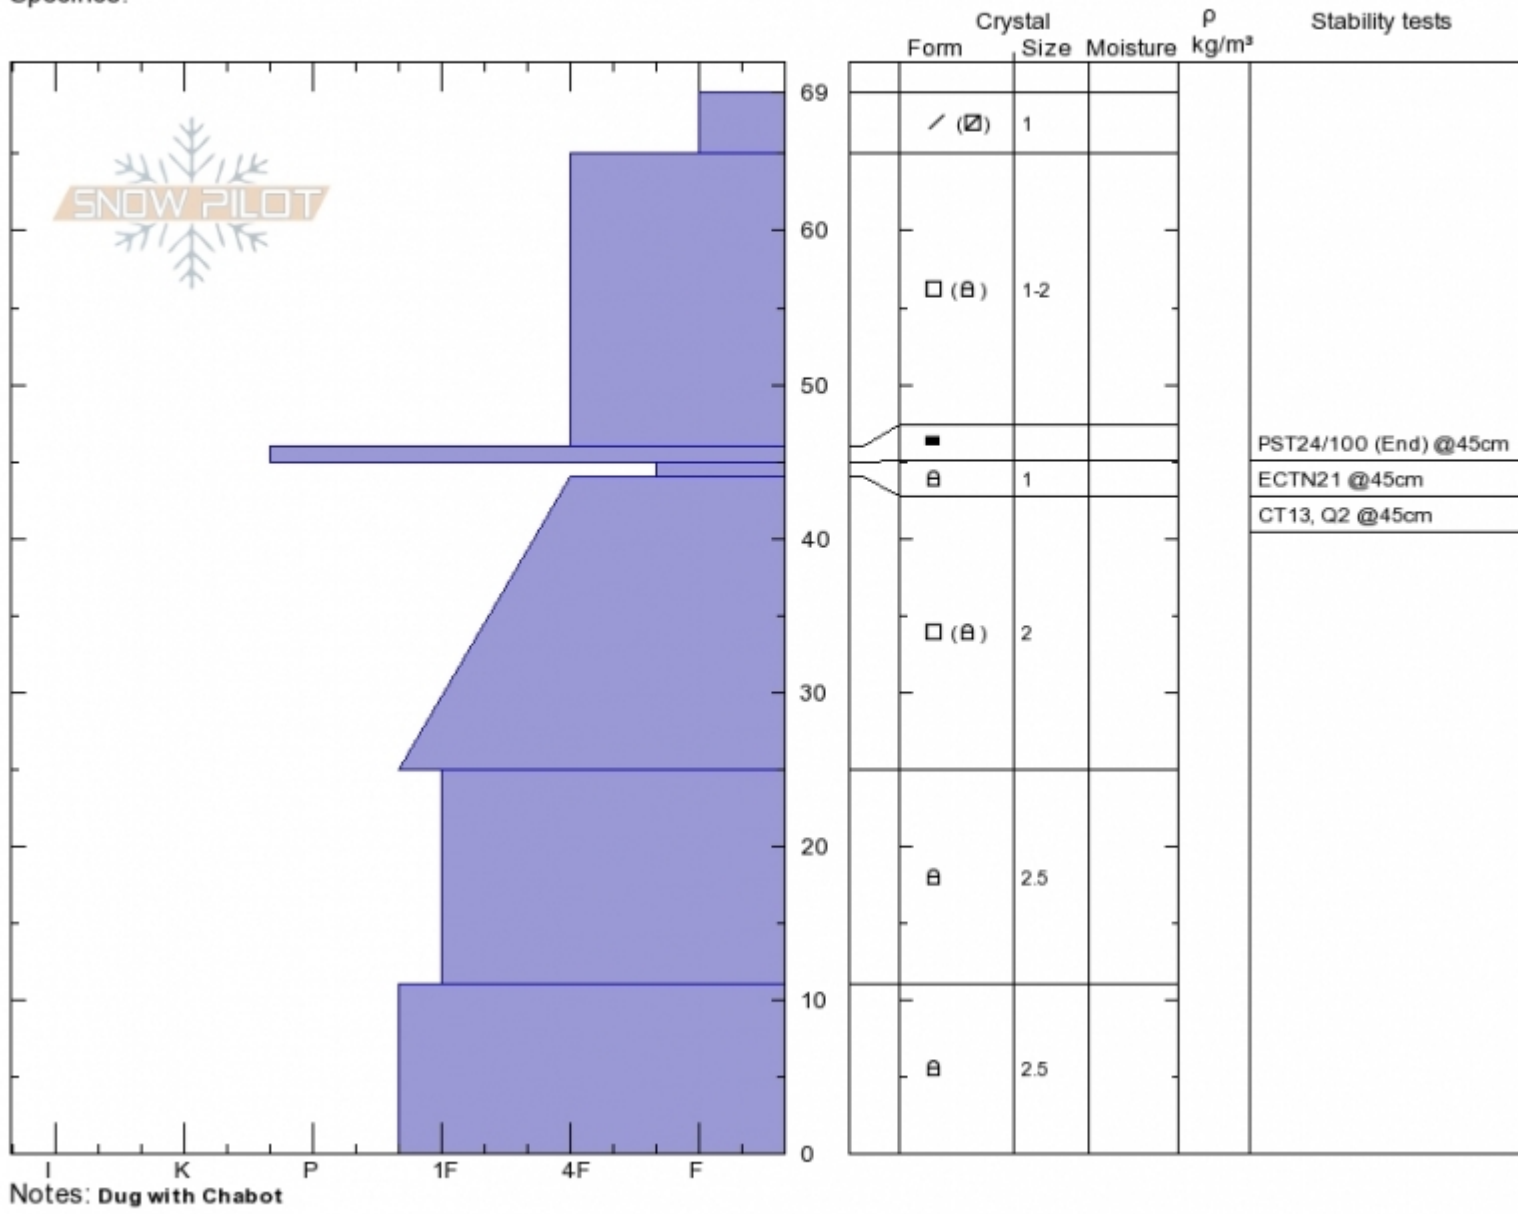

Sunlight Basin  
 Madison Range-S  
 MT  
 Elevation: 9500 ft  
 Aspect: 90°  
 Specifics:

Gabrielle Antonioli  
 Wed Dec 13 10:30 2017  
 Co-ord: 44.97517N, -111.31390W  
 Slope Angle: 25°  
 Wind Loading: no

Stability: Good  
 Air Temperature: -2°C  
 Sky Cover: OVC  
 Precipitation: S1  
 Wind: W Calm

HS69  
 Stability Test Notes

Layer No  
 44-45: Pr

Advisory Region  
 Southern Madison  
 Southern Madison, 2017-12-14