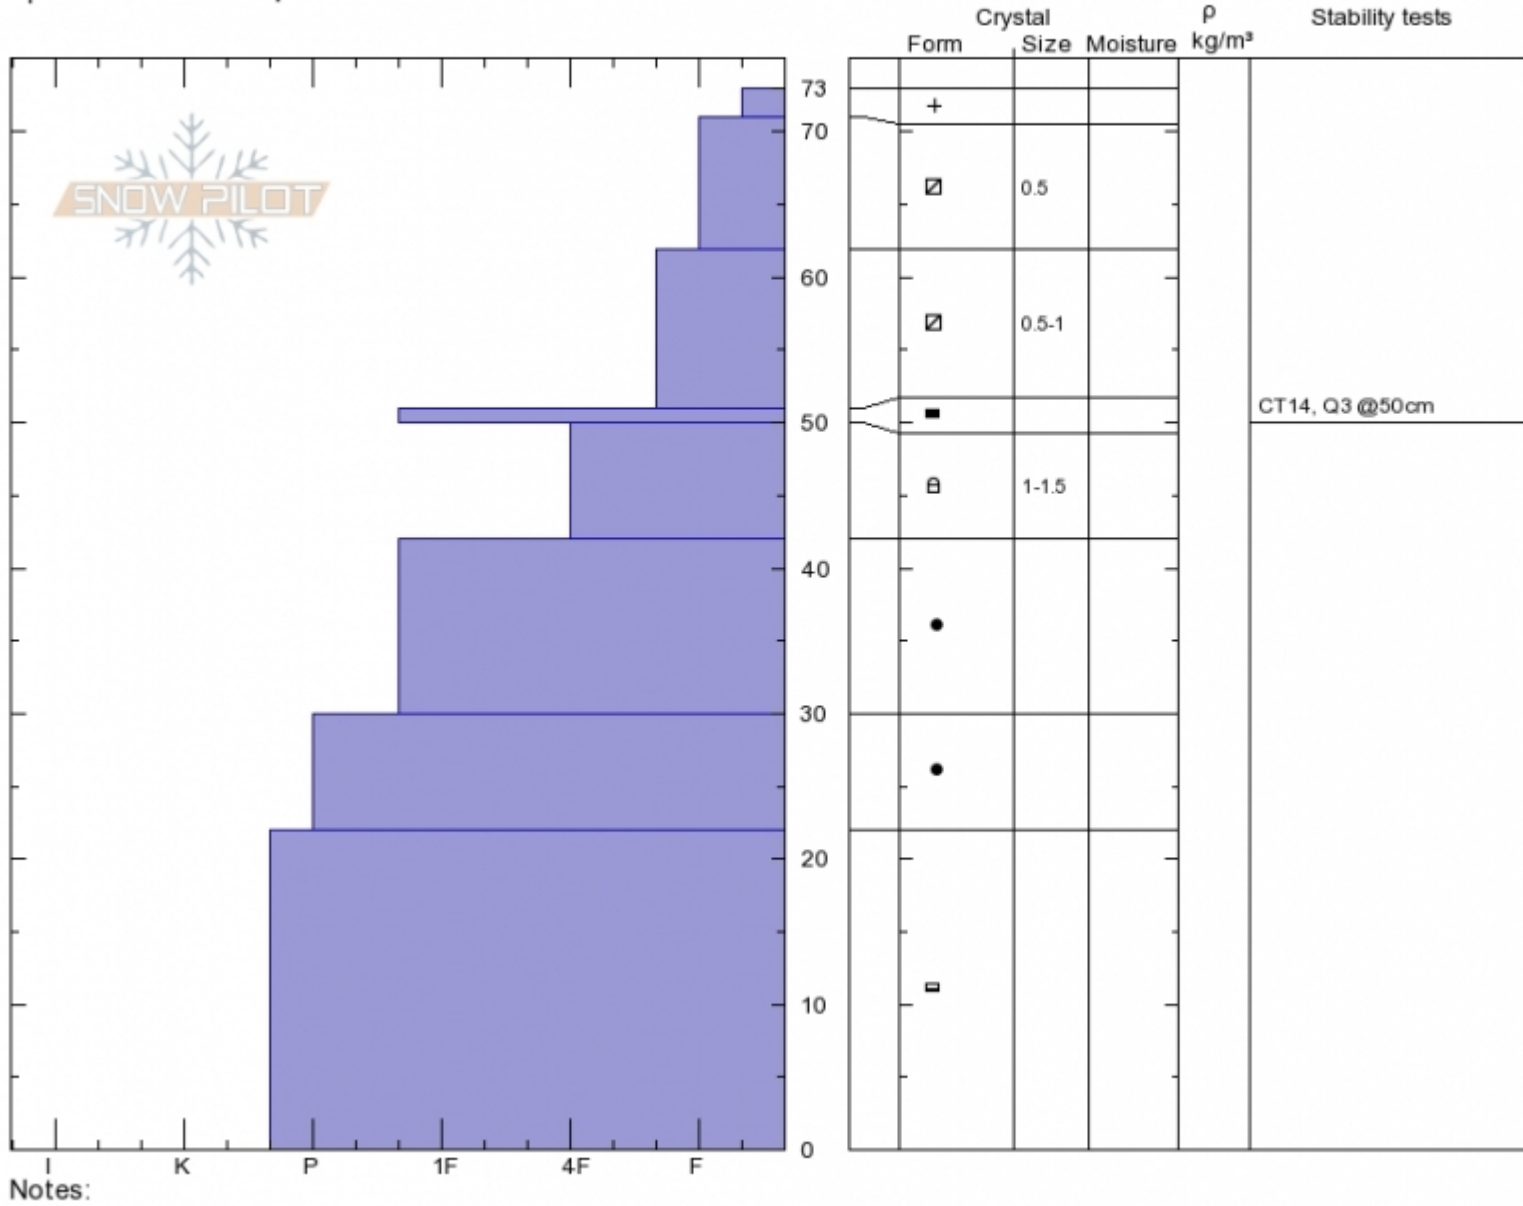

West Side Bridgers
Bridger Range
MT
 Elevation: **8200 ft**
 Aspect: **270°**
 Specifics: **We skied slope**

Eric Knoff
Wed Dec 13 00:30 2017
 Co-ord:
 Slope Angle: **33°**
 Wind Loading: **no**

Stability: **Good**
 Air Temperature: **22°C**
 Sky Cover: **OVC**
 Precipitation: **S1**
 Wind: **W Light Breeze**

HS73
 Stability Test Notes

Layer No
 51-62: Pro

Advisory Region
 Bridger Range
 Longitude
 -110.94W
 Latitude
 45.82N
 Bridger Range, 2017-12-16