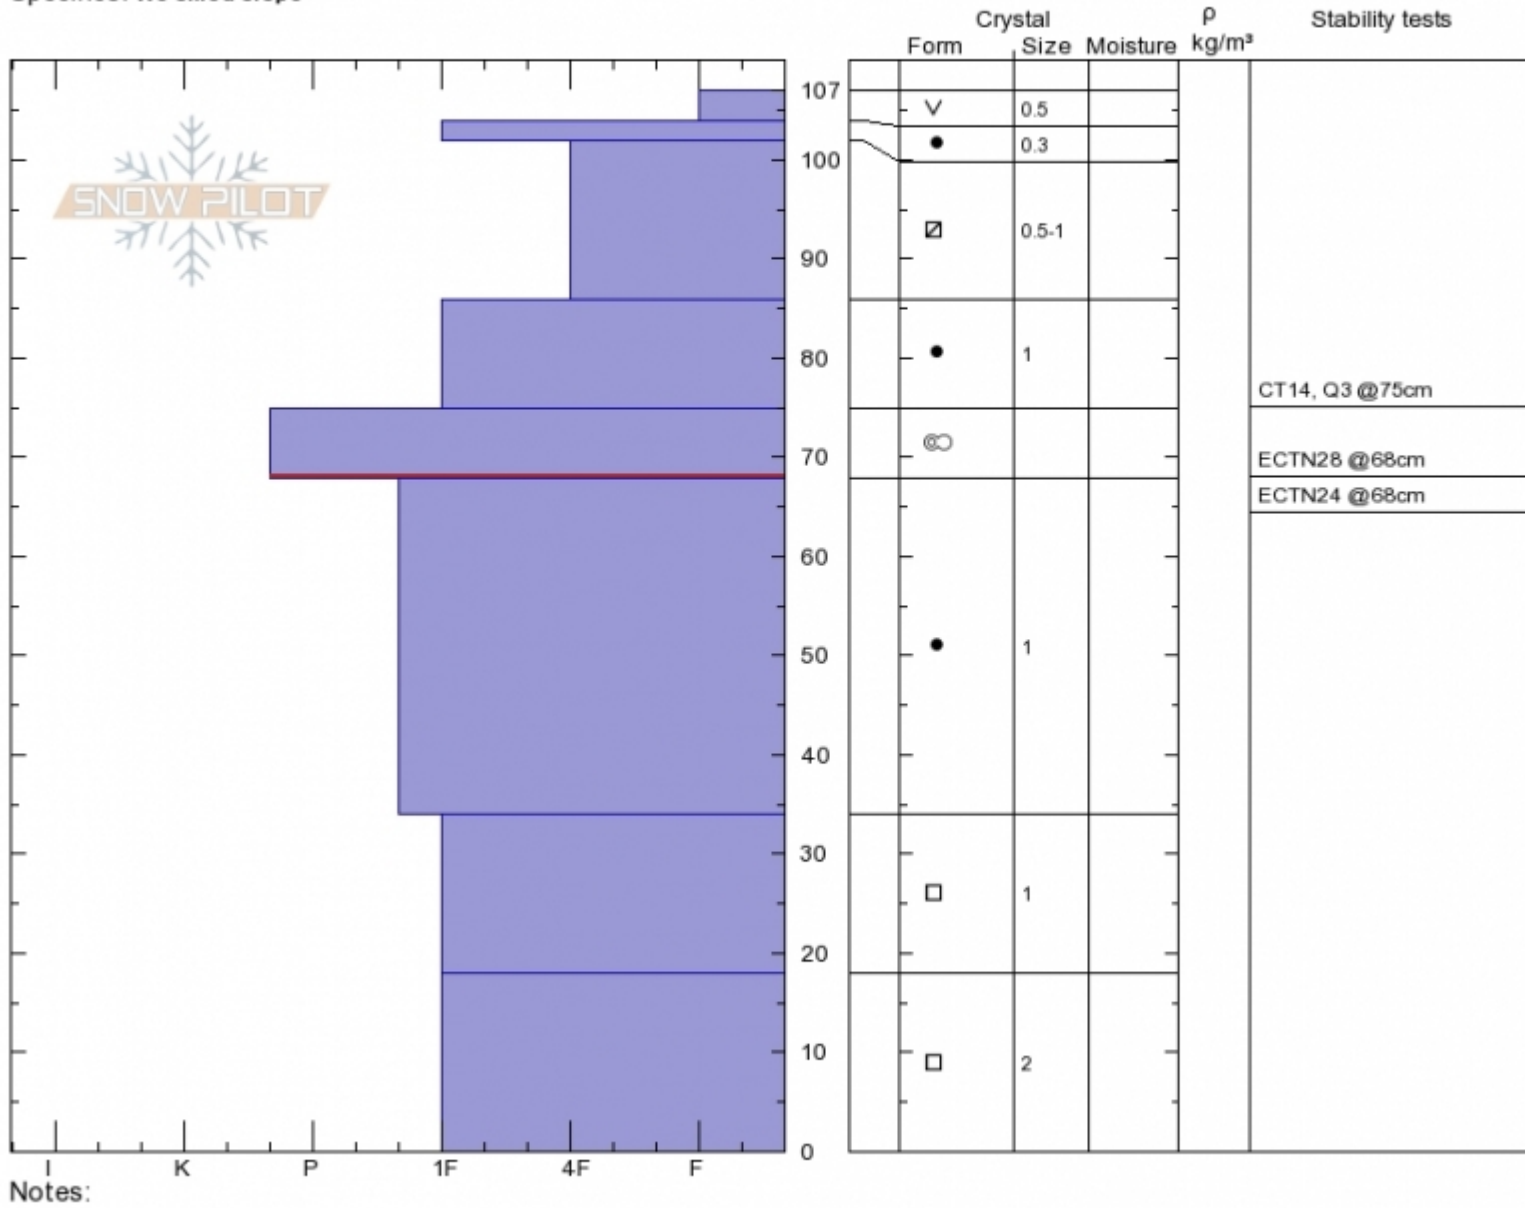

South of Buck Ridge
 Madison Range-N
 MT
 Elevation: 9400 ft
 Aspect: 45°
 Specifics: We skied slope

Dave Zinn
 Fri Dec 15 14:00 2017
 Co-ord: 45.15278N, -111.38626W
 Slope Angle: 30°
 Wind Loading: no

Stability: **Good**
 Air Temperature:
 Sky Cover: **BKN**
 Precipitation: **NO**
 Wind: **Calm**

HS107 PF30
 Stability Test Notes
 68:

Layer No
 68-75: Pr

Advisory Region
 Northern Madison
 Northern Madison, 2017-12-17