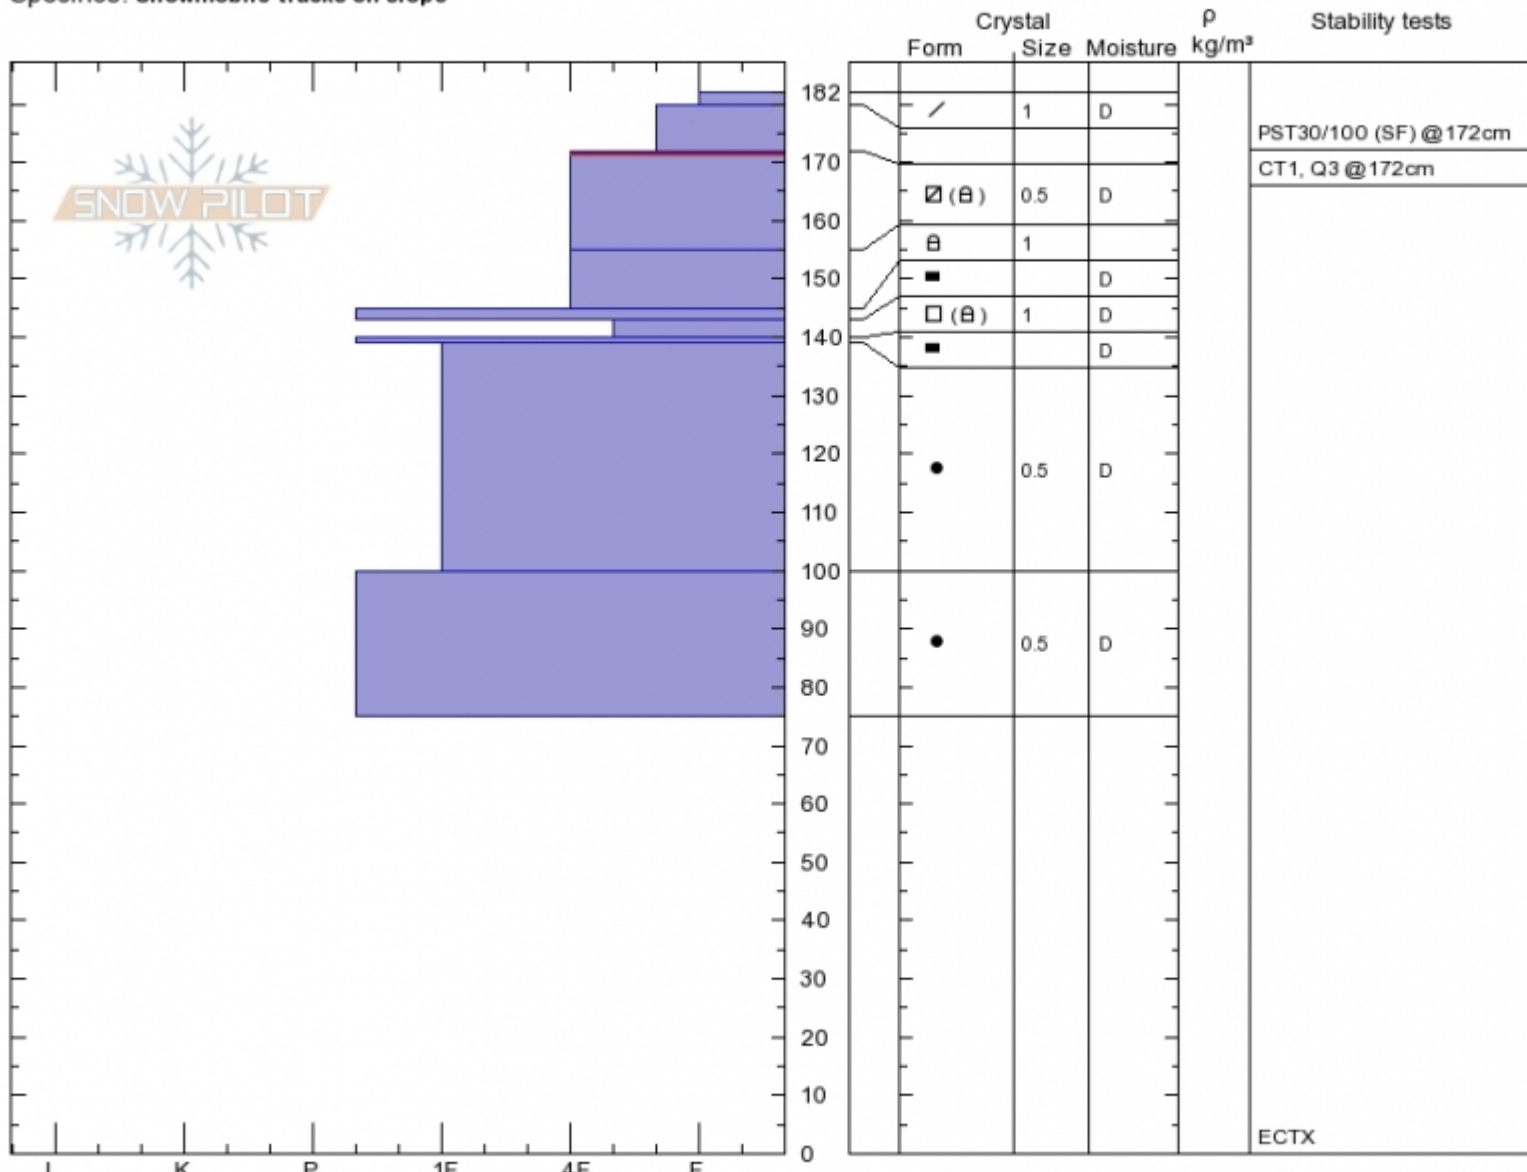

Almost Died
Beartooths
MT
 Elevation: **9500 ft**
 Aspect: **50°**
 Specifics: **Snowmobile tracks on slope**

Doug Chabot-Admin
Sun Dec 17 09:00 2017
 Co-ord: **45.04994N, -109.93122W**
 Slope Angle: **32°**
 Wind Loading: **no**

Stability: **Very Good**
 Air Temperature: **-16°C**
 Sky Cover: **BKN**
 Precipitation: **NO**
 Wind: **SW Light Breeze**

HS182
 Stability Test Notes

Layer No
 155-172: r
 155-172: f
 143-145:
 139-140:

Notes: Pit dug with Graham Turnage. No signs of instability. Only dug to 75cm.

Advisory Region
 Cooke City
 Cooke City, 2017-12-18