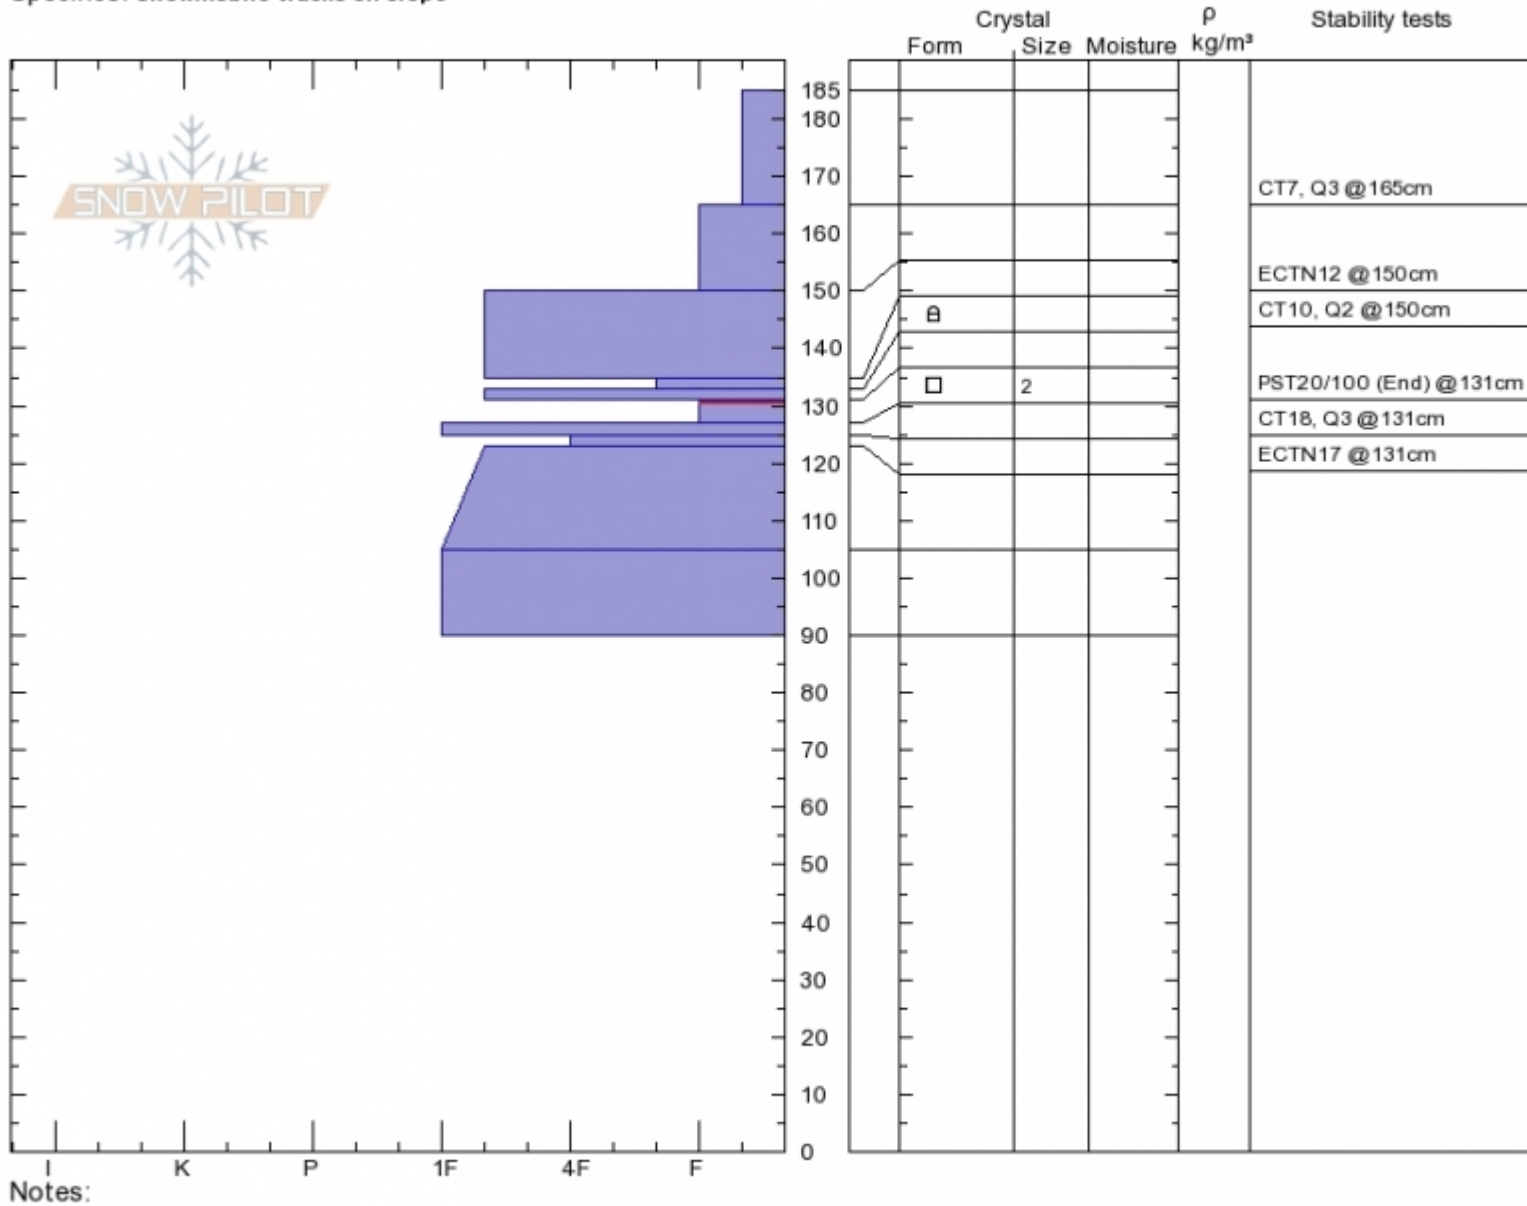

Henderson Bench  
 Cooke City  
 MT  
 Elevation: 9700 ft  
 Aspect: 12°  
 Specifics: Snowmobile tracks on slope

Alex Marienthal  
 Fri Dec 22 12:45 2017  
 Co-ord: 45.05093N, -109.93740W  
 Slope Angle: 35°  
 Wind Loading: previous

Stability: Fair  
 Air Temperature:  
 Sky Cover: OVC  
 Precipitation: S1  
 Wind: W Calm

HS185  
 Stability Test Notes

Layer No  
 127-131: F

Advisory Region  
 Cooke City  
 Cooke City, 2017-12-25