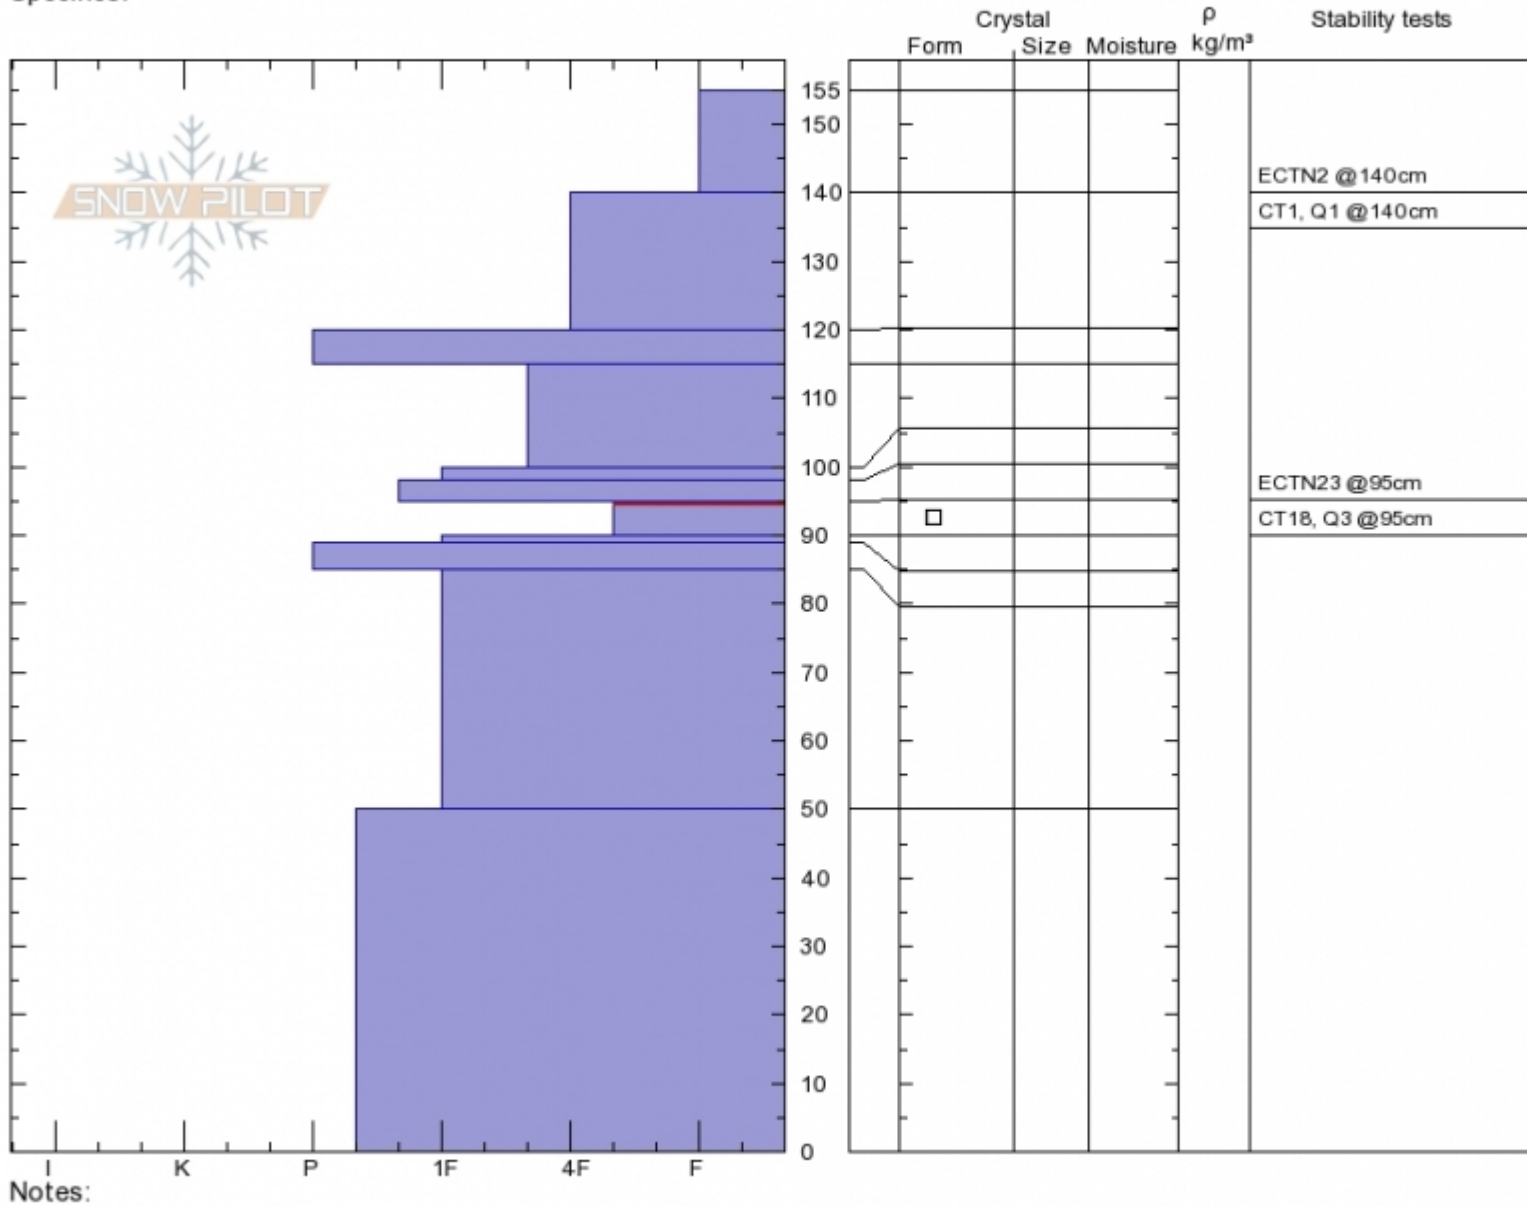

SE Scotch Bonnet
 Cooke City
 MT
 Elevation: 9800 ft
 Aspect: 160°
 Specifics:

Alex Marienthal
 Fri Dec 22 15:00 2017
 Co-ord: 45.07253N, -109.94006W
 Slope Angle: 37°
 Wind Loading: previous

Stability: **Good**
 Air Temperature:
 Sky Cover: **OVC**
 Precipitation: **S1**
 Wind: **SW Moderate**

HS155
 Stability Test Notes

Layer No
 90-95: Pro

Advisory Region
 Cooke City
 Cooke City, 2017-12-25