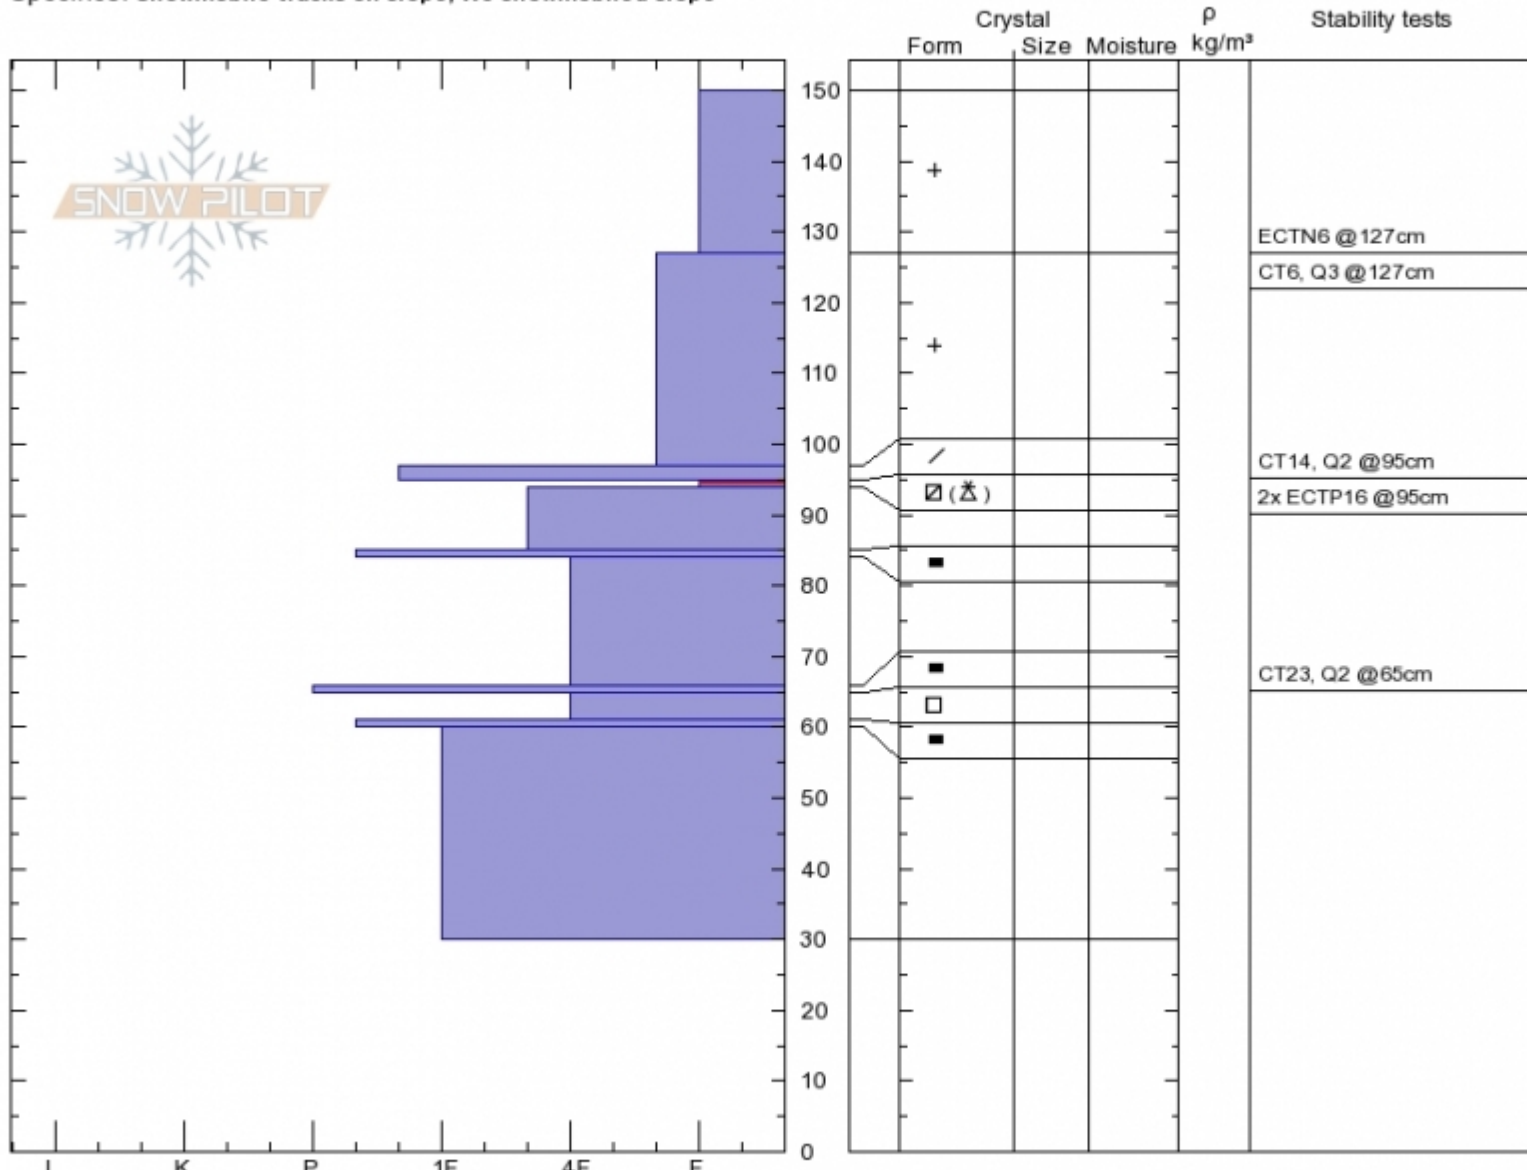

2nd Yellowmule  
Madison Range-N  
MT

Elevation: 9700 ft  
Aspect: 30°

Specifics: Snowmobile tracks on slope; We snowmobiled slope

Doug Chabot-Admin  
Sun Dec 24 10:00 2017  
Co-ord: 45.17884N, -111.40326W  
Slope Angle: 27°  
Wind Loading: no

Stability: Fair  
Air Temperature: -17°C  
Sky Cover: CLR  
Precipitation: NO  
Wind: Calm

HS150  
Stability Test Notes

Layer No  
94-95: Pr  
65-66: Tu

Notes: Pit was dug with Ian Hoyer. We were surprised to get an ECTP. The layer is thin and will likely not last long.