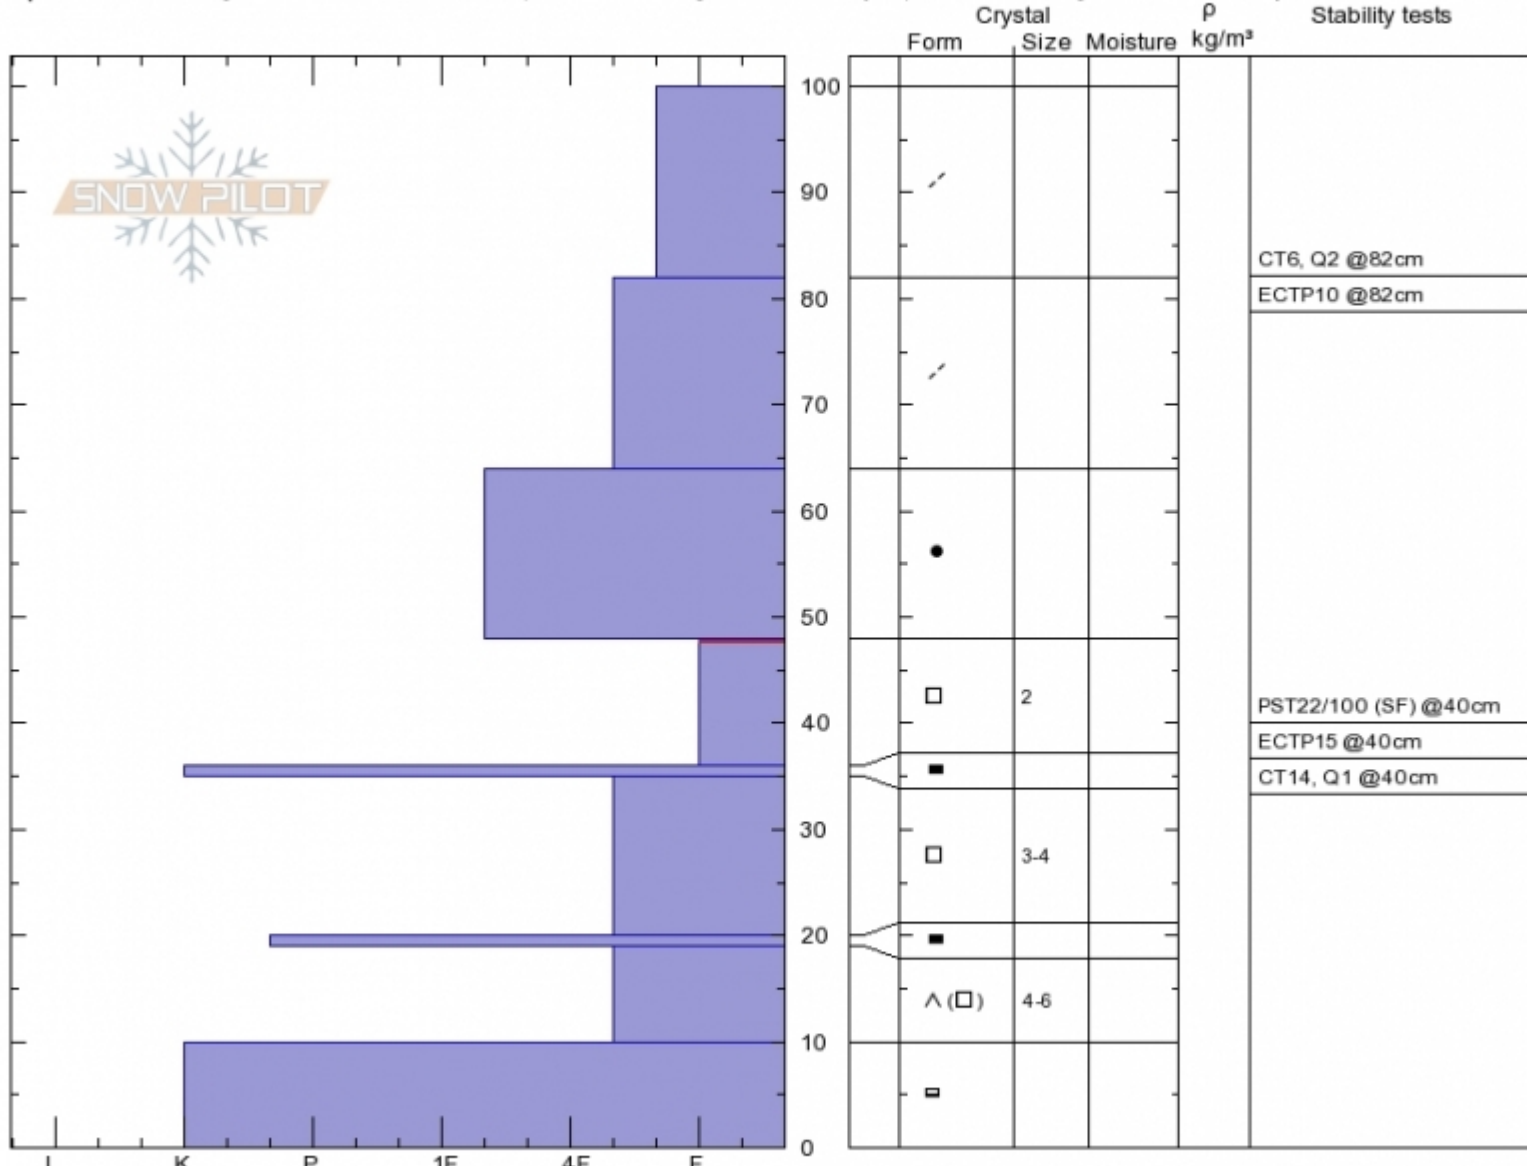

Lionhead Ski Hill
 Lionhead Range
 MT
 Elevation: 8030 ft
 Aspect: 60°

Doug Chabot-Admin
 Thu Dec 28 11:40 2017
 Co-ord: 44.70359N, -111.29724W
 Slope Angle: 32°
 Wind Loading: previous

Stability: **Poor**
 Air Temperature: -3°C
 Sky Cover: **OVC**
 Precipitation: **NO**
 Wind: **SW Light Breeze**

HS100
 Stability Test Notes

Layer No
 36-48: Pr
 35-36: Th

Specifics: Pit is adjacent to avalanche: crown; Recent activity on similar slopes; Recent activity on different slopes

Notes: This natural avalanche released yesterday. It was 400' wide x 400' long (estimated). Pit dug with Dave Zinn.