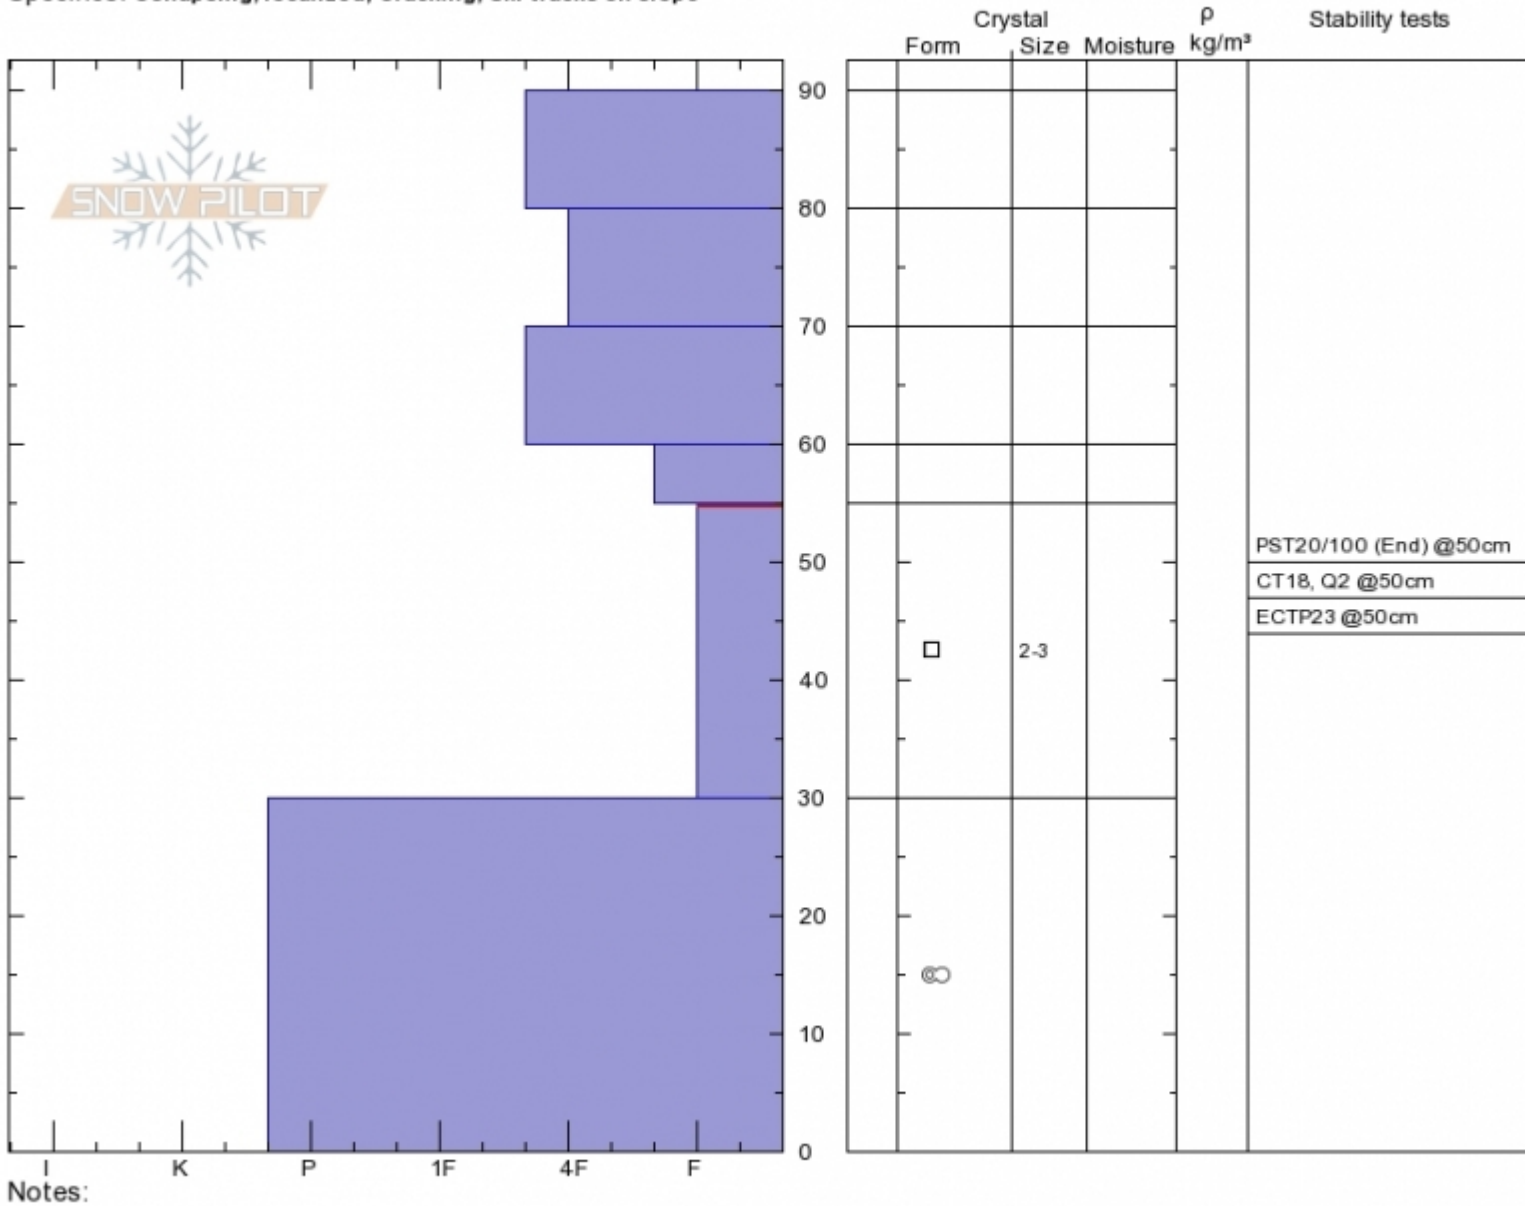

**Yellow Mtn.**  
**Madison Range-N**  
**MT**  
 Elevation: **8035 ft**  
 Aspect: **100°**  
 Specifics: **Collapsing, localized; Cracking; Ski tracks on slope**

**Alex Marienthal**  
**Fri Dec 29 10:52 2017**  
 Co-ord: **45.29054N, -111.31964W**  
 Slope Angle: **20°**  
 Wind Loading: **no**

Stability: **Poor**  
 Air Temperature:  
 Sky Cover: **BKN**  
 Precipitation: **S-1**  
 Wind: **SW Moderate**

**HS90**  
 Stability Test Notes

Layer No  
**30-55: Pro**

Advisory Region  
 Northern Madison  
 Northern Madison, 2017-12-29