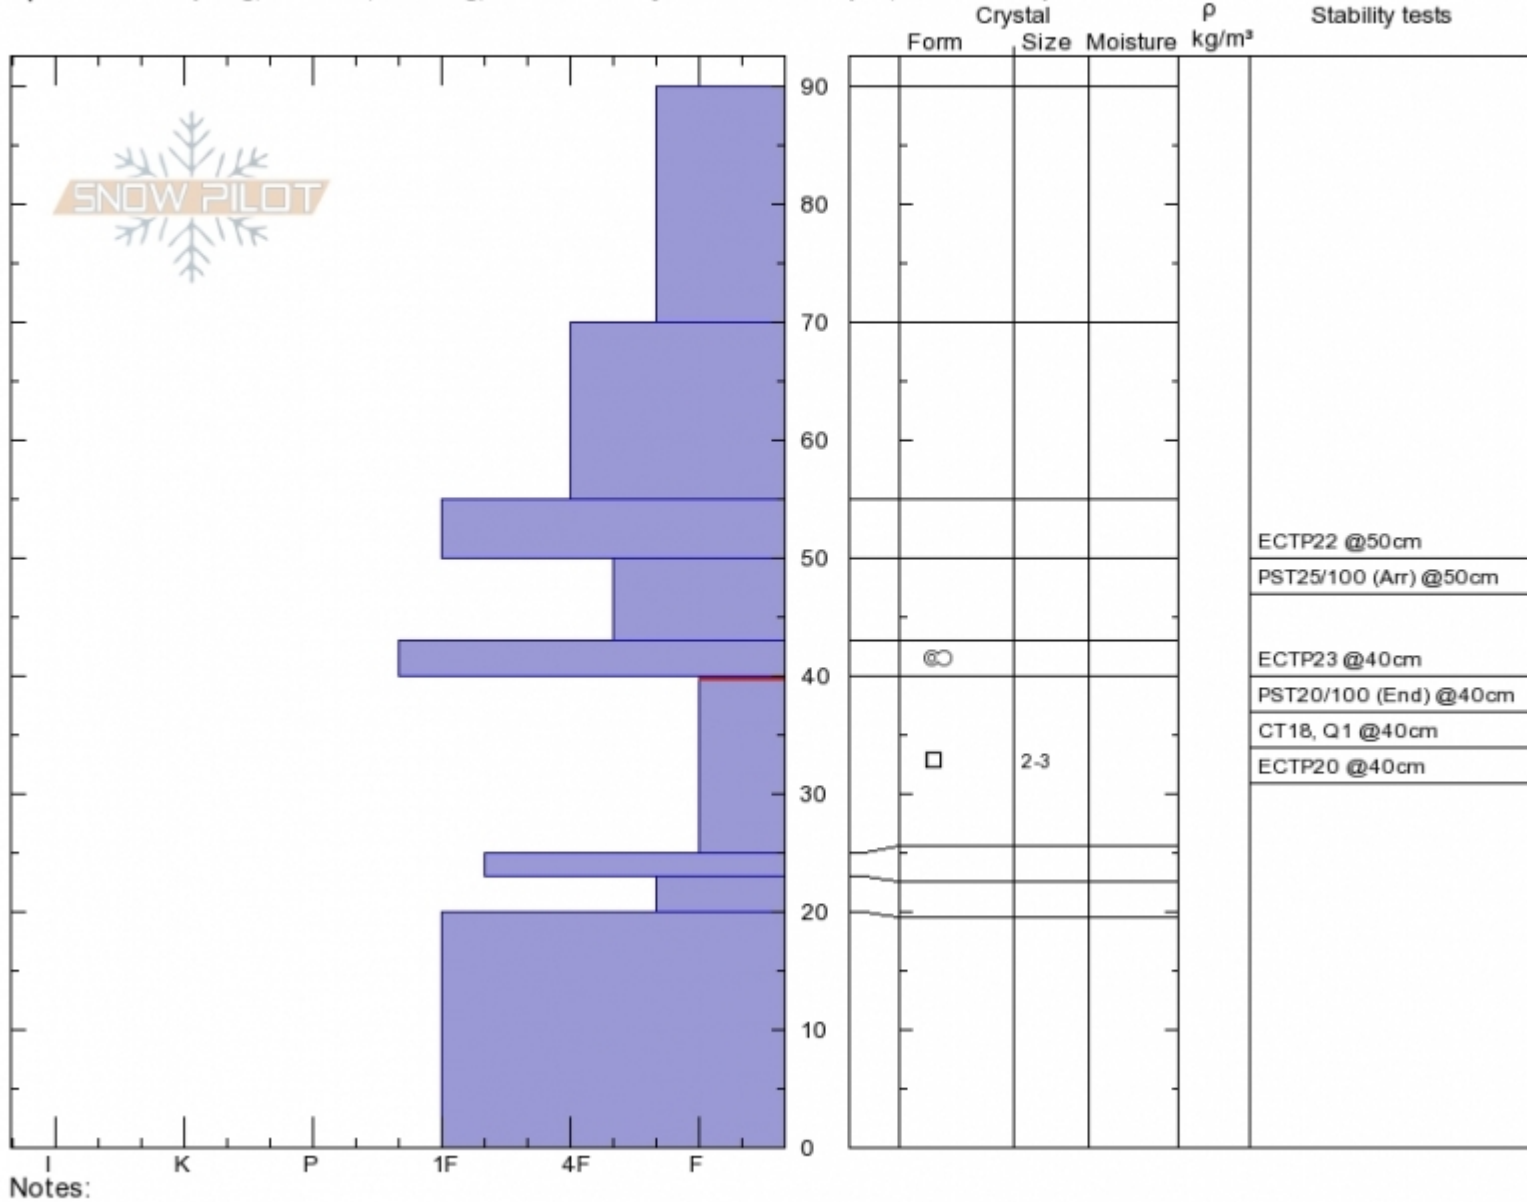

Yellow Mtn. Upper  
Madison Range-N  
MT

Elevation: 9236 ft  
Aspect: 140°

Alex Marienthal  
Fri Dec 29 11:35 2017  
Co-ord: 45.29788N, -111.31977W  
Slope Angle: 25°  
Wind Loading: no

Stability: **Poor**  
Air Temperature:  
Sky Cover: **BKN**  
Precipitation: **S1**  
Wind: **SW Moderate**

HS90  
Stability Test Notes

Layer No  
25-40: Pr

Specifics: Collapsing, localized; Cracking; Recent activity on different slopes; We skied slope

Advisory Region  
Northern Madison  
Northern Madison, 2017-12-29