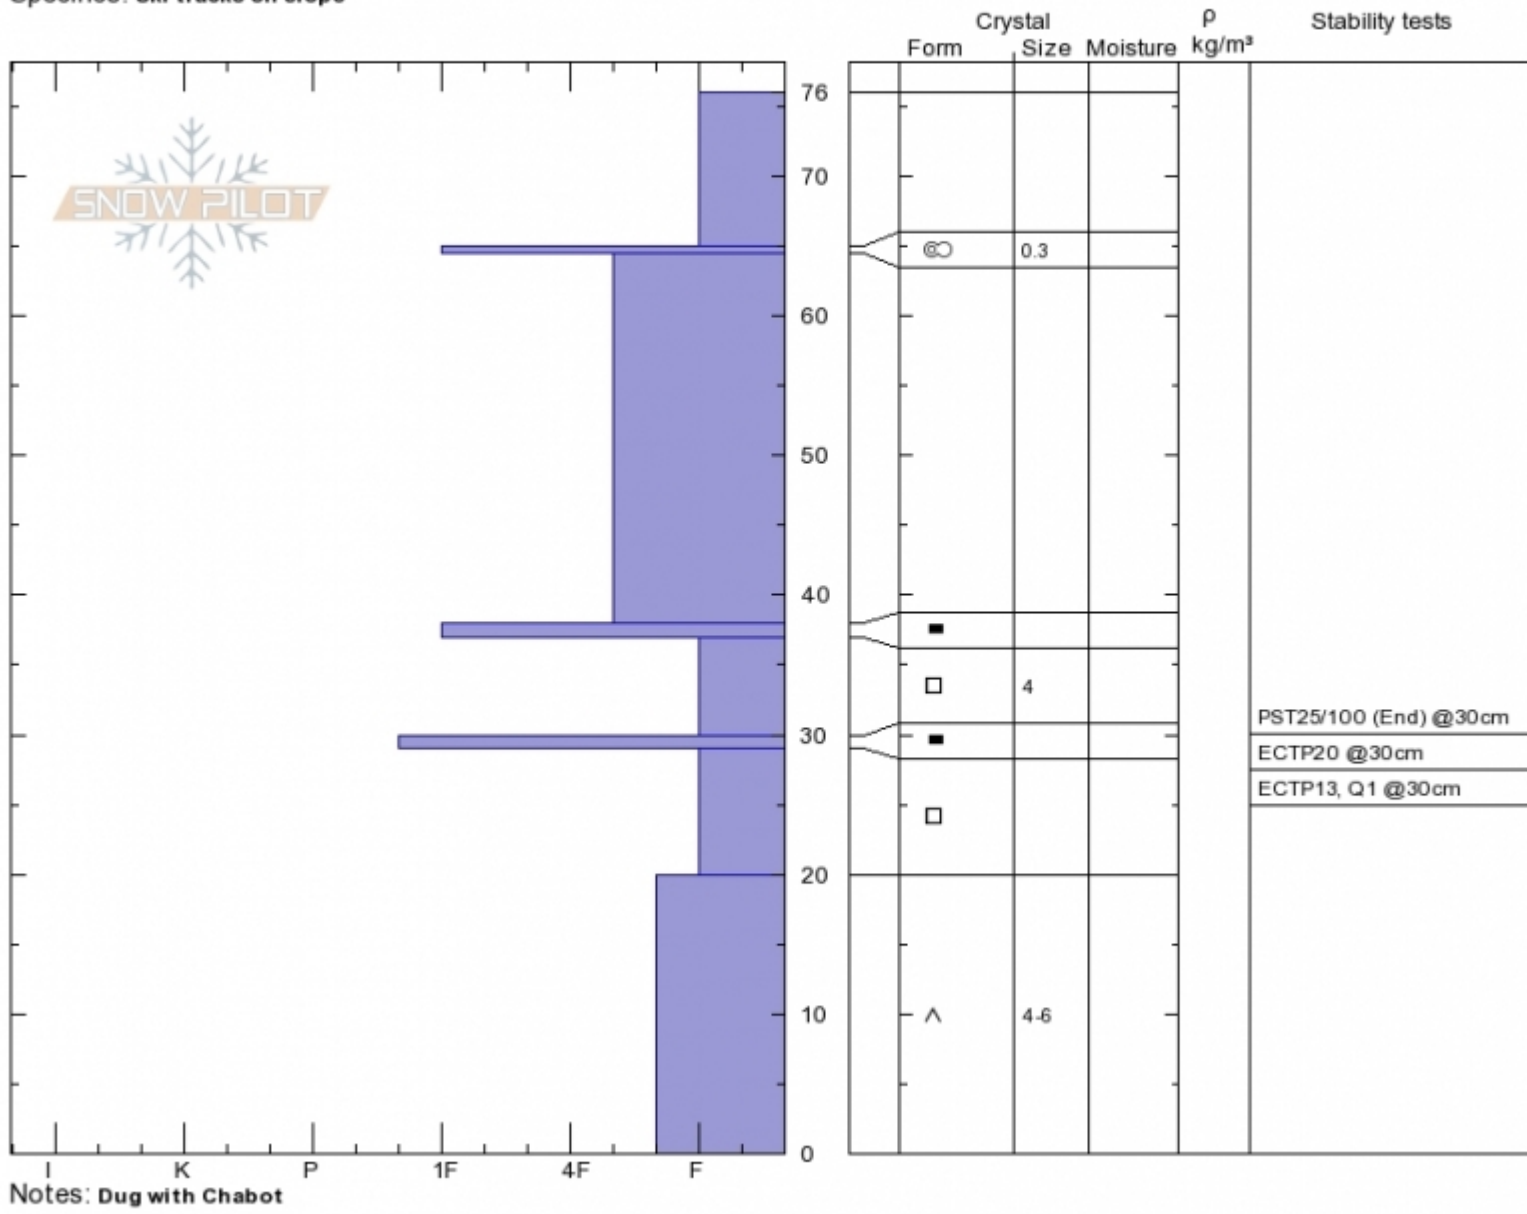

Trapper Creek- Hebgen
Lionhead Range
MT
 Elevation: **8800 ft**
 Aspect: **140°**
 Specifics: **Ski tracks on slope**

Gabrielle Antonioli
Tue Jan 2 12:12 2018
 Co-ord: **44.83865N, -111.34218W**
 Slope Angle: **28°**
 Wind Loading:

Stability: **Poor**
 Air Temperature: **2°C**
 Sky Cover: **CLR**
 Precipitation: **NO**
 Wind: **Calm**

HS76
 Stability Test Notes

Layer No
30-37: Pr

Advisory Region
 Lionhead Range

Forecast link: [GNFAC Avalanche Forecast for Tue Jan 9, 2018](#)
 Lionhead Range, 2018-01-03