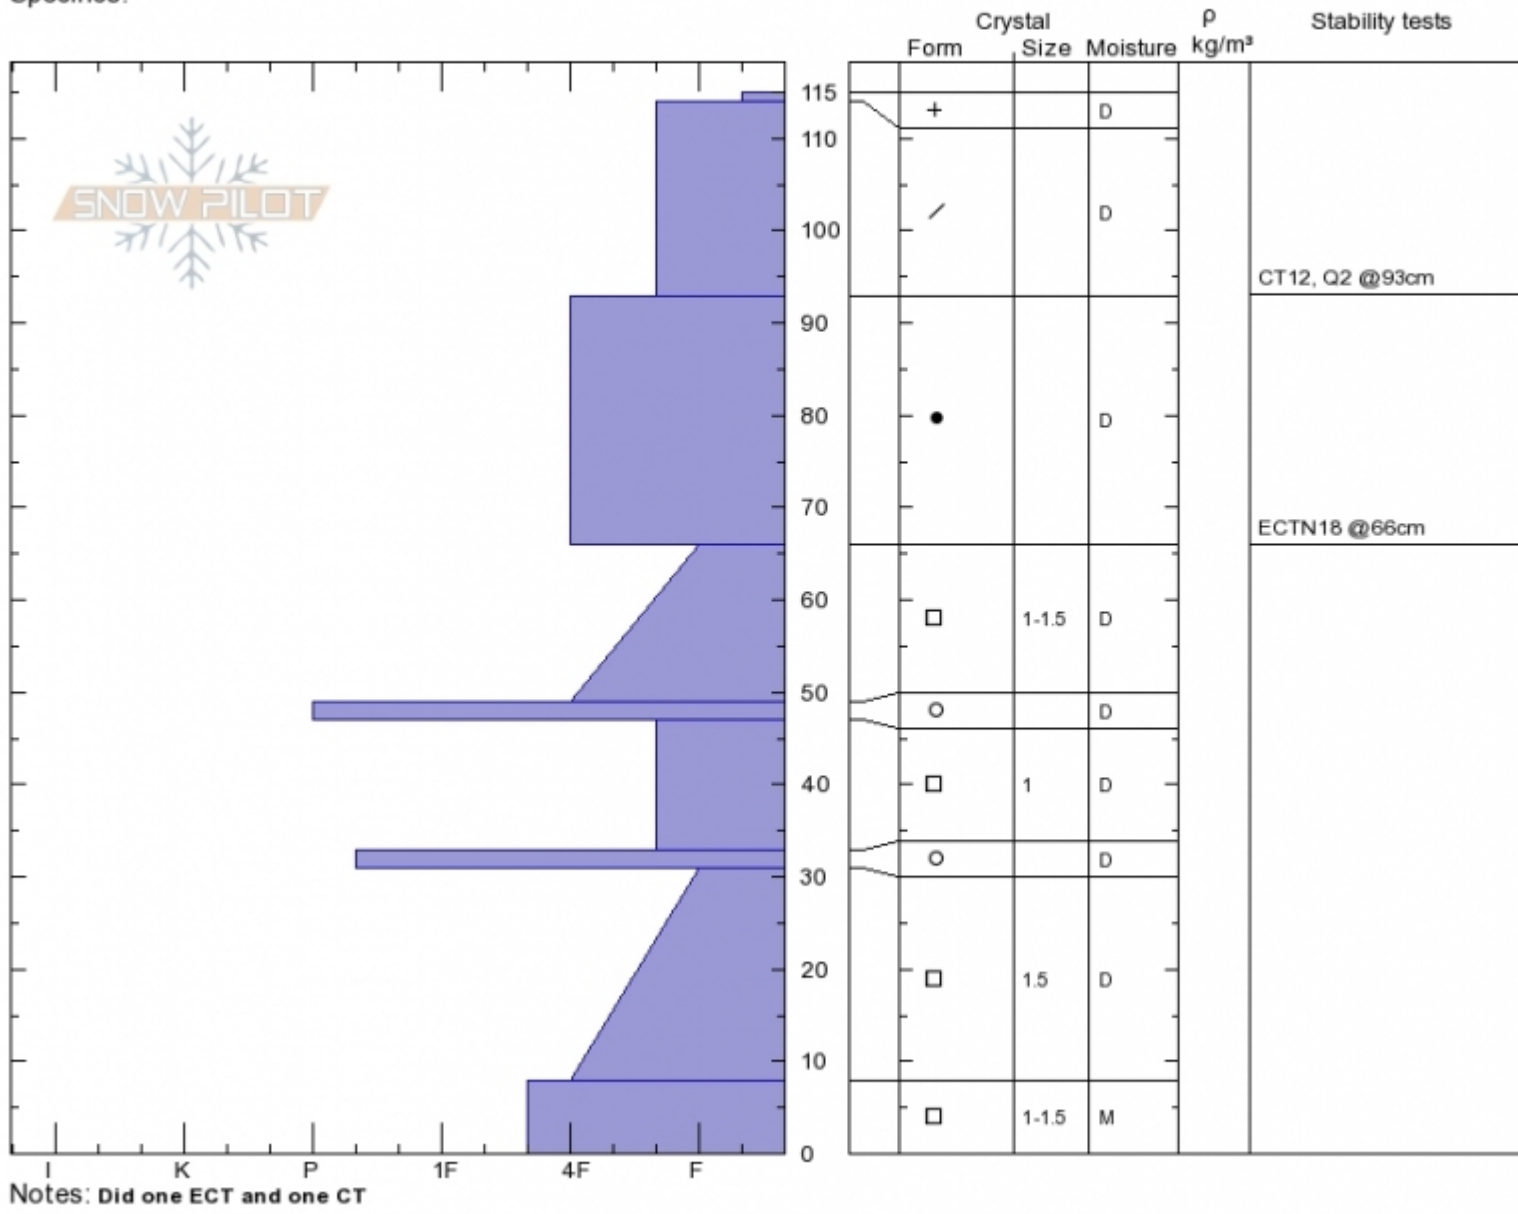

**Maid of the Mist**  
**Gallatin Range-N**  
**MT**  
 Elevation: **9400 ft**  
 Aspect: **SW**  
 Specifics:

**Jon Hageness**  
**Wed Jan 3 13:15 2018**  
 Co-ord: **45.41568N, -110.97063W**  
 Slope Angle: **26°**  
 Wind Loading: **no**

Stability:  
 Air Temperature: **-5°C**  
 Sky Cover: **OVC**  
 Precipitation: **S2**  
 Wind: **Calm**

**HS115**  
 Stability Test Notes

Layer No  
**8-31: Prob**

Advisory Region  
 Northern Gallatin  
 Northern Gallatin, 2018-01-04