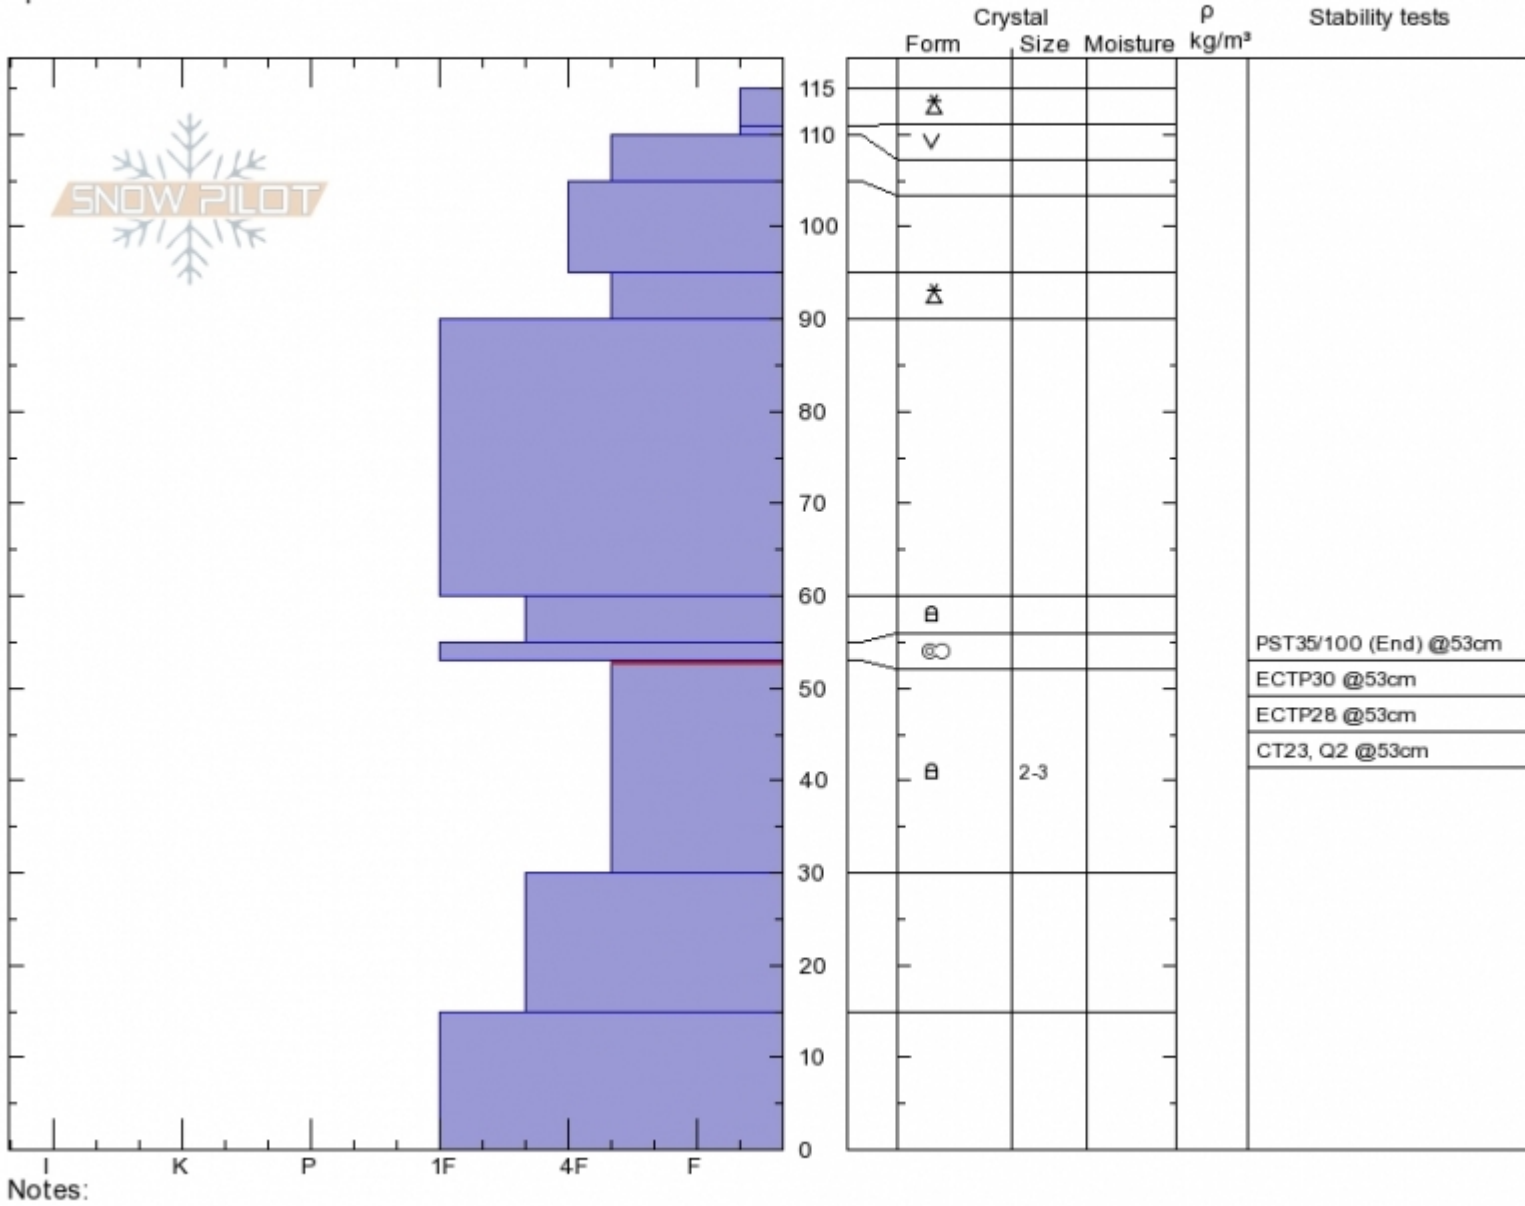

McAtee Basin
Madison Range-N
MT
 Elevation: **9775 ft**
 Aspect: **80°**
 Specifics:

Alex Marienthal
Sun Jan 7 12:16 2018
 Co-ord: **45.17206N, -111.44507W**
 Slope Angle: **37°**
 Wind Loading: **no**

Stability: **Fair**
 Air Temperature: **-3°C**
 Sky Cover: **SCT**
 Precipitation: **NO**
 Wind: **Calm**

HS115 PF20
Stability Test Notes

Layer No
30-53: Pr

Advisory Region
 Northern Madison
 Northern Madison, 2018-01-08