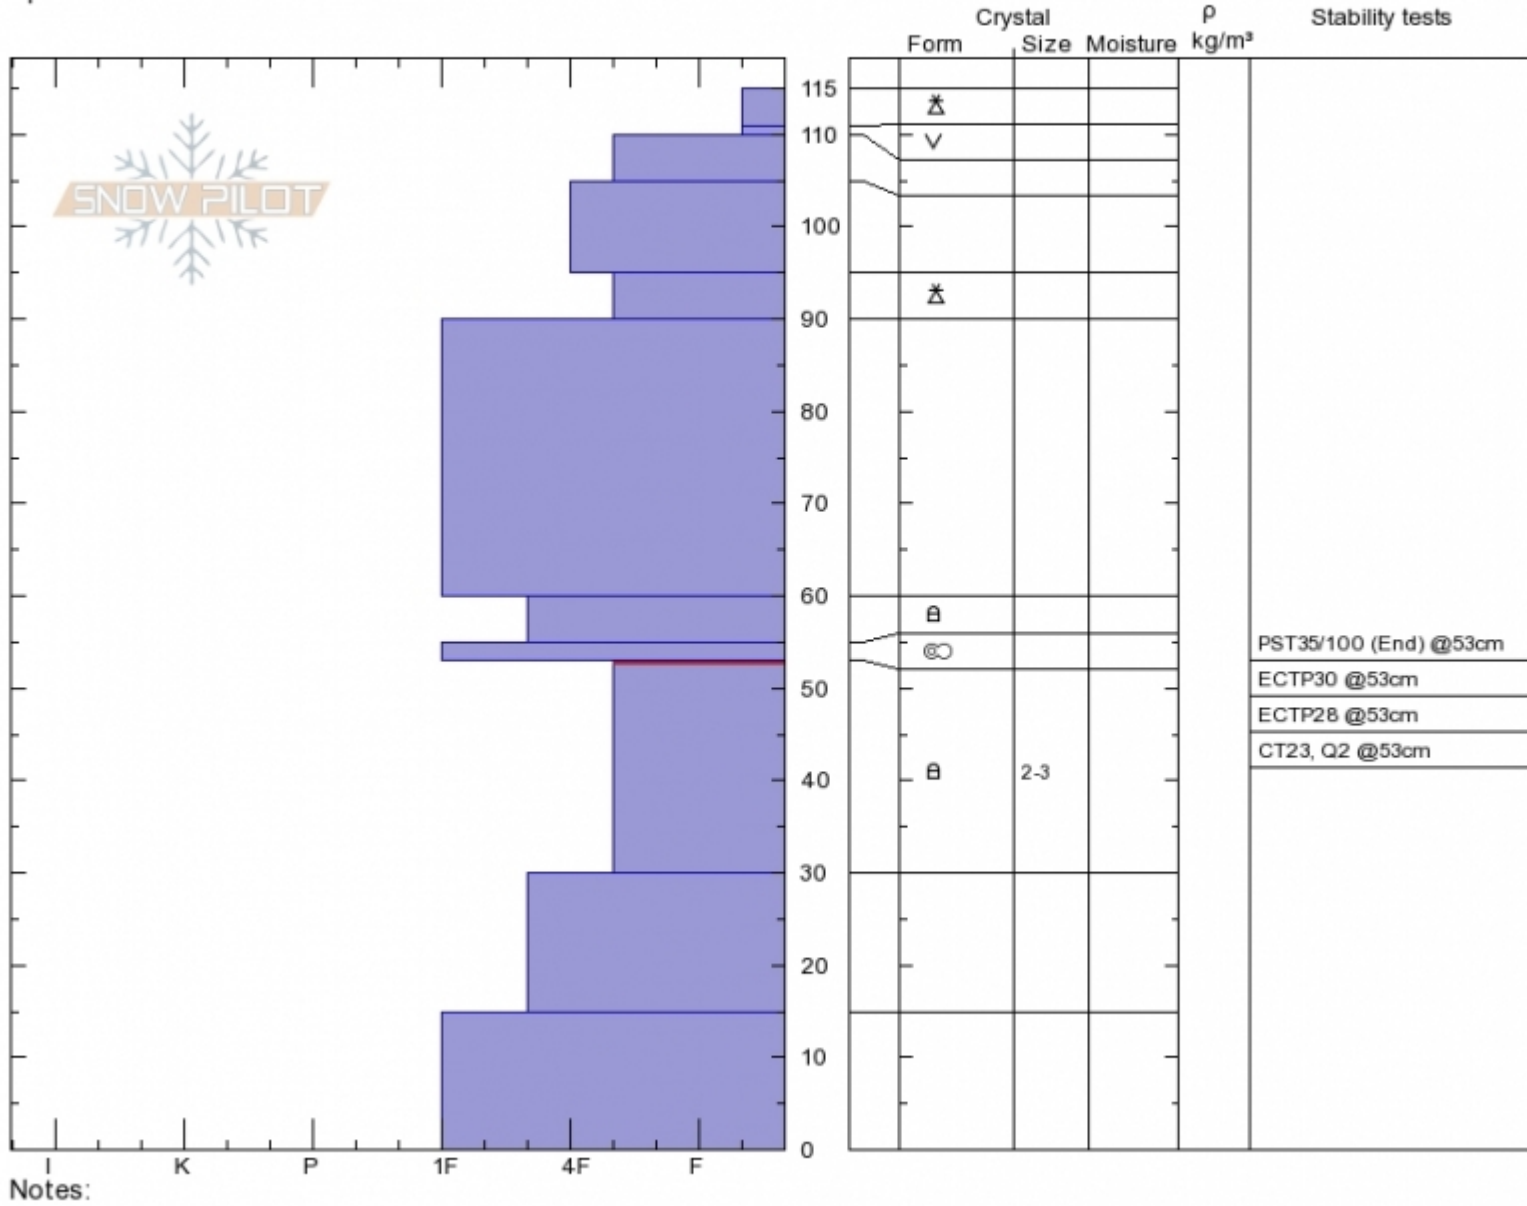

**McAtee Basin**  
**Madison Range-N**  
**MT**  
 Elevation: **9775 ft**  
 Aspect: **80°**  
 Specifics:

**Alex Marienthal**  
**Sun Jan 7 12:16 2018**  
 Co-ord: **45.17206N, -111.44507W**  
 Slope Angle: **37°**  
 Wind Loading: **no**

Stability: **Fair**  
 Air Temperature: **-3°C**  
 Sky Cover: **SCT**  
 Precipitation: **NO**  
 Wind: **Calm**

**HS115 PF20**  
**Stability Test Notes**

Layer No  
**30-53: Pr**

PST35/100 (End) @53cm  
 ECTP30 @53cm  
 ECTP28 @53cm  
 CT23, Q2 @53cm