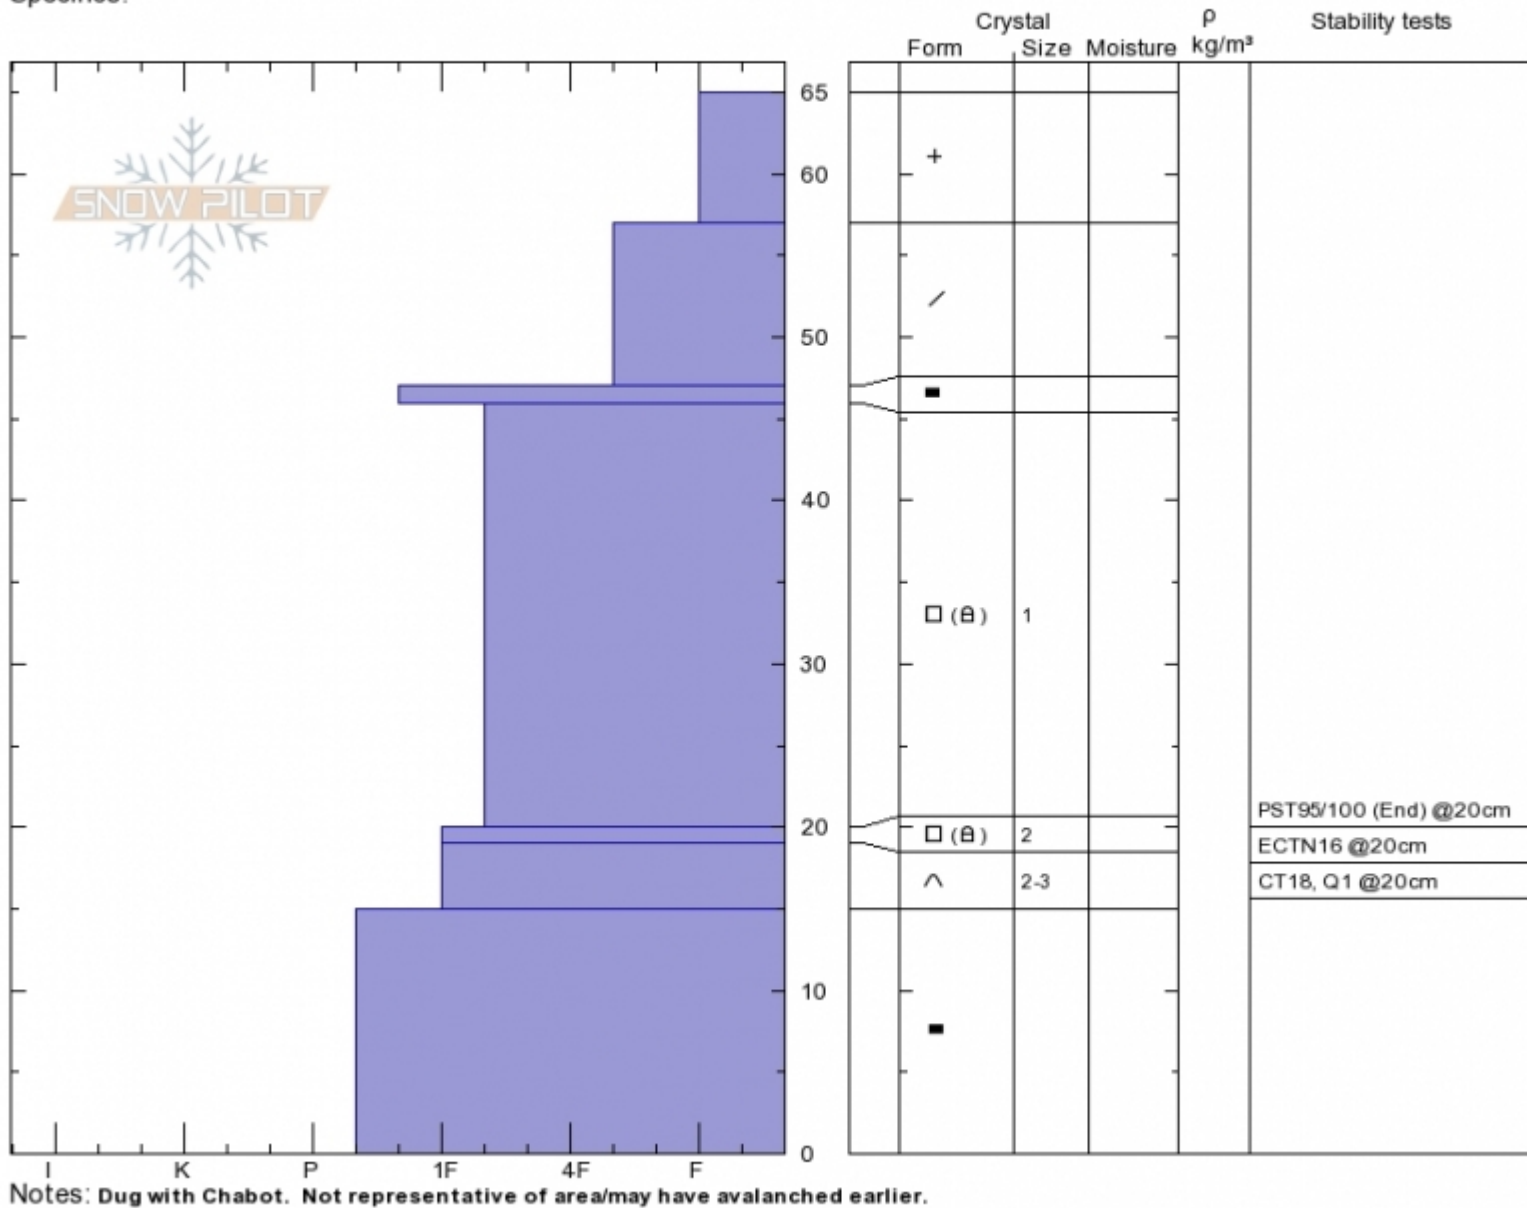

Bacon Rind Low
Madison Range-S
MT
 Elevation: **8000 ft**
 Aspect: **140°**
 Specifics:

Gabrielle Antonioli
Thu Jan 11 10:45 2018
 Co-ord: **44.96794N, -111.09015W**
 Slope Angle: **30°**
 Wind Loading: **no**

Stability: **Fair**
 Air Temperature: **-9°C**
 Sky Cover: **OVC**
 Precipitation: **S-1**
 Wind: **W Calm**

HS65
Stability Test Notes

Layer No

Advisory Region
 Southern Madison
 Longitude
 -111.09W
 Latitude
 44.97N
 Southern Madison, 2018-01-11