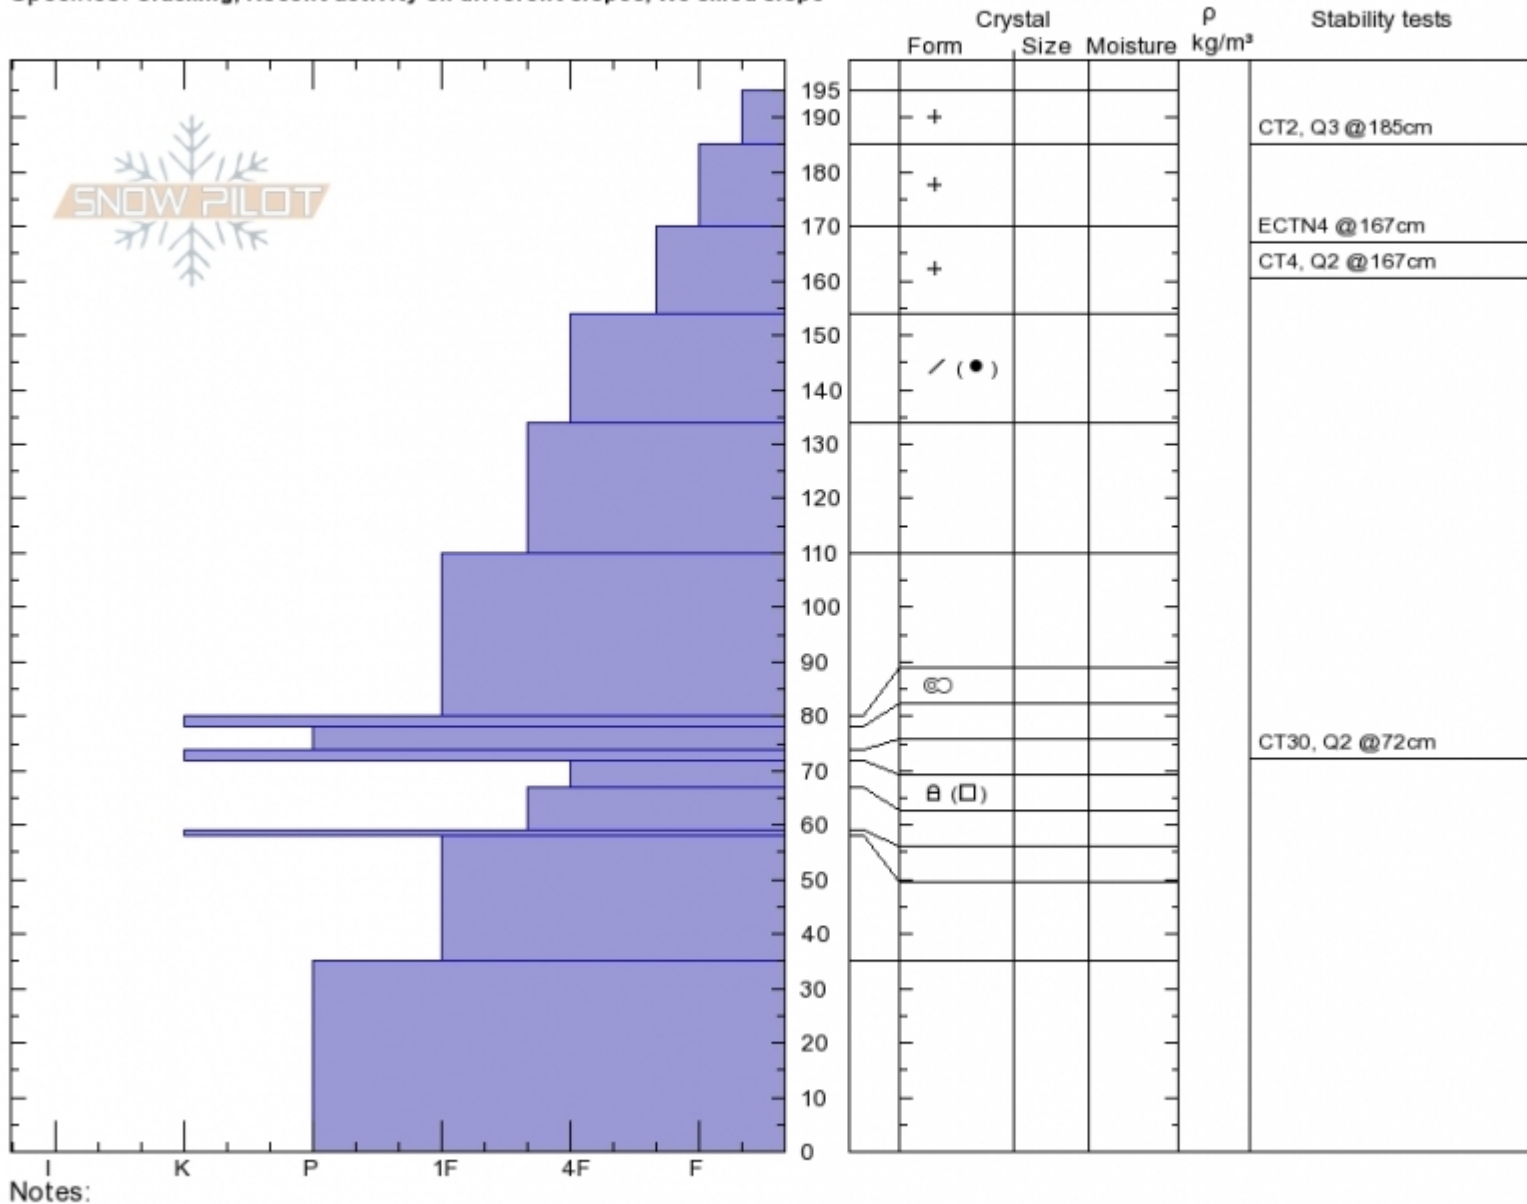

Throne  
 Bridger Range  
 MT  
 Elevation: 8040 ft  
 Aspect: 85°

Alex Marienthal  
 Fri Jan 12 11:04 2018  
 Co-ord: 45.88456N, -110.95000W  
 Slope Angle: 27°  
 Wind Loading: no

Stability: **Good**  
 Air Temperature:  
 Sky Cover: **OVC**  
 Precipitation: **S1**  
 Wind: **Calm**

HS195 PF40  
 Stability Test Notes  
 72: CPST40/90end

Layer No  
 67-72: Pr

Specifics: Cracking; Recent activity on different slopes; We skied slope

Notes:

Advisory Region  
 Bridger Range  
 Bridger Range, 2018-01-12