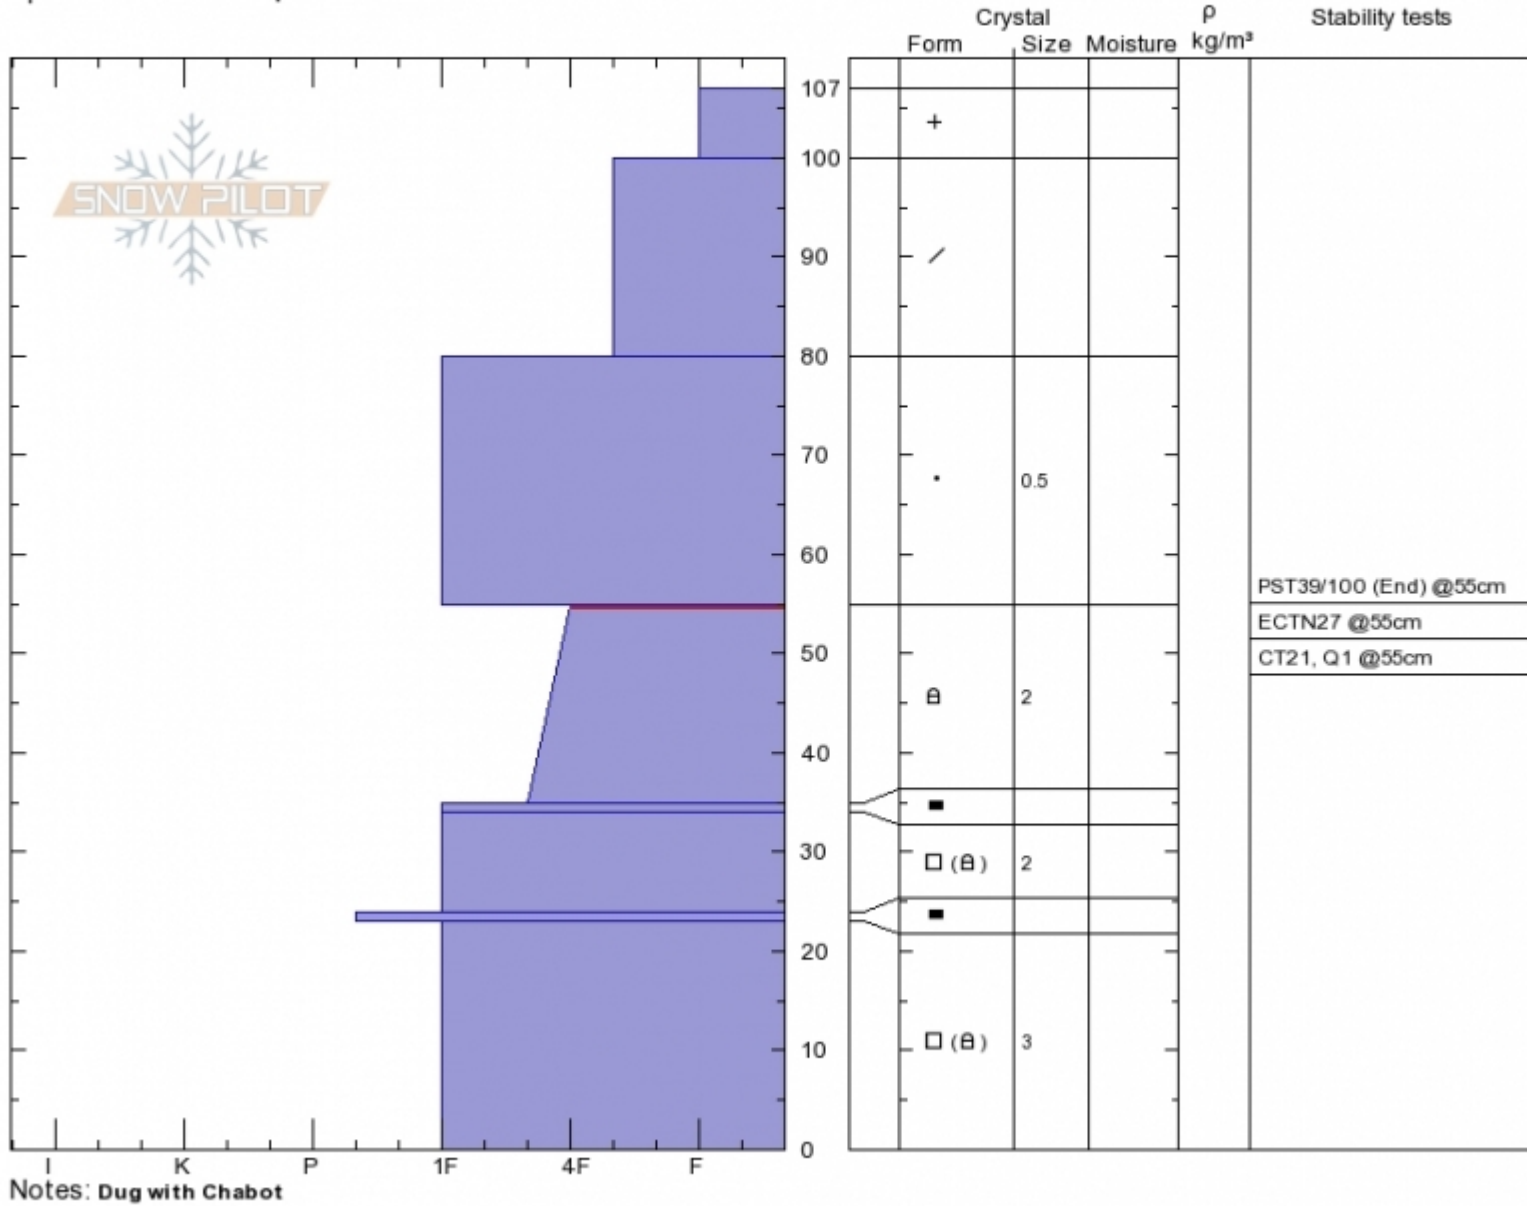

Bacon Rind High
Madison Range-S
MT
 Elevation: **9200 ft**
 Aspect: **105°**
 Specifics: **We skied slope**

Gabrielle Antonioli
Thu Jan 11 11:42 2018
 Co-ord: **44.96921N, -111.09452W**
 Slope Angle: **20°**
 Wind Loading: **no**

Stability: **Fair**
 Air Temperature: **-10°C**
 Sky Cover: **OVC**
 Precipitation: **S-1**
 Wind: **W Light Breeze**

HS107
Stability Test Notes

Layer No
35-55: Pro

Advisory Region
 Southern Madison
 Southern Madison, 2018-01-11