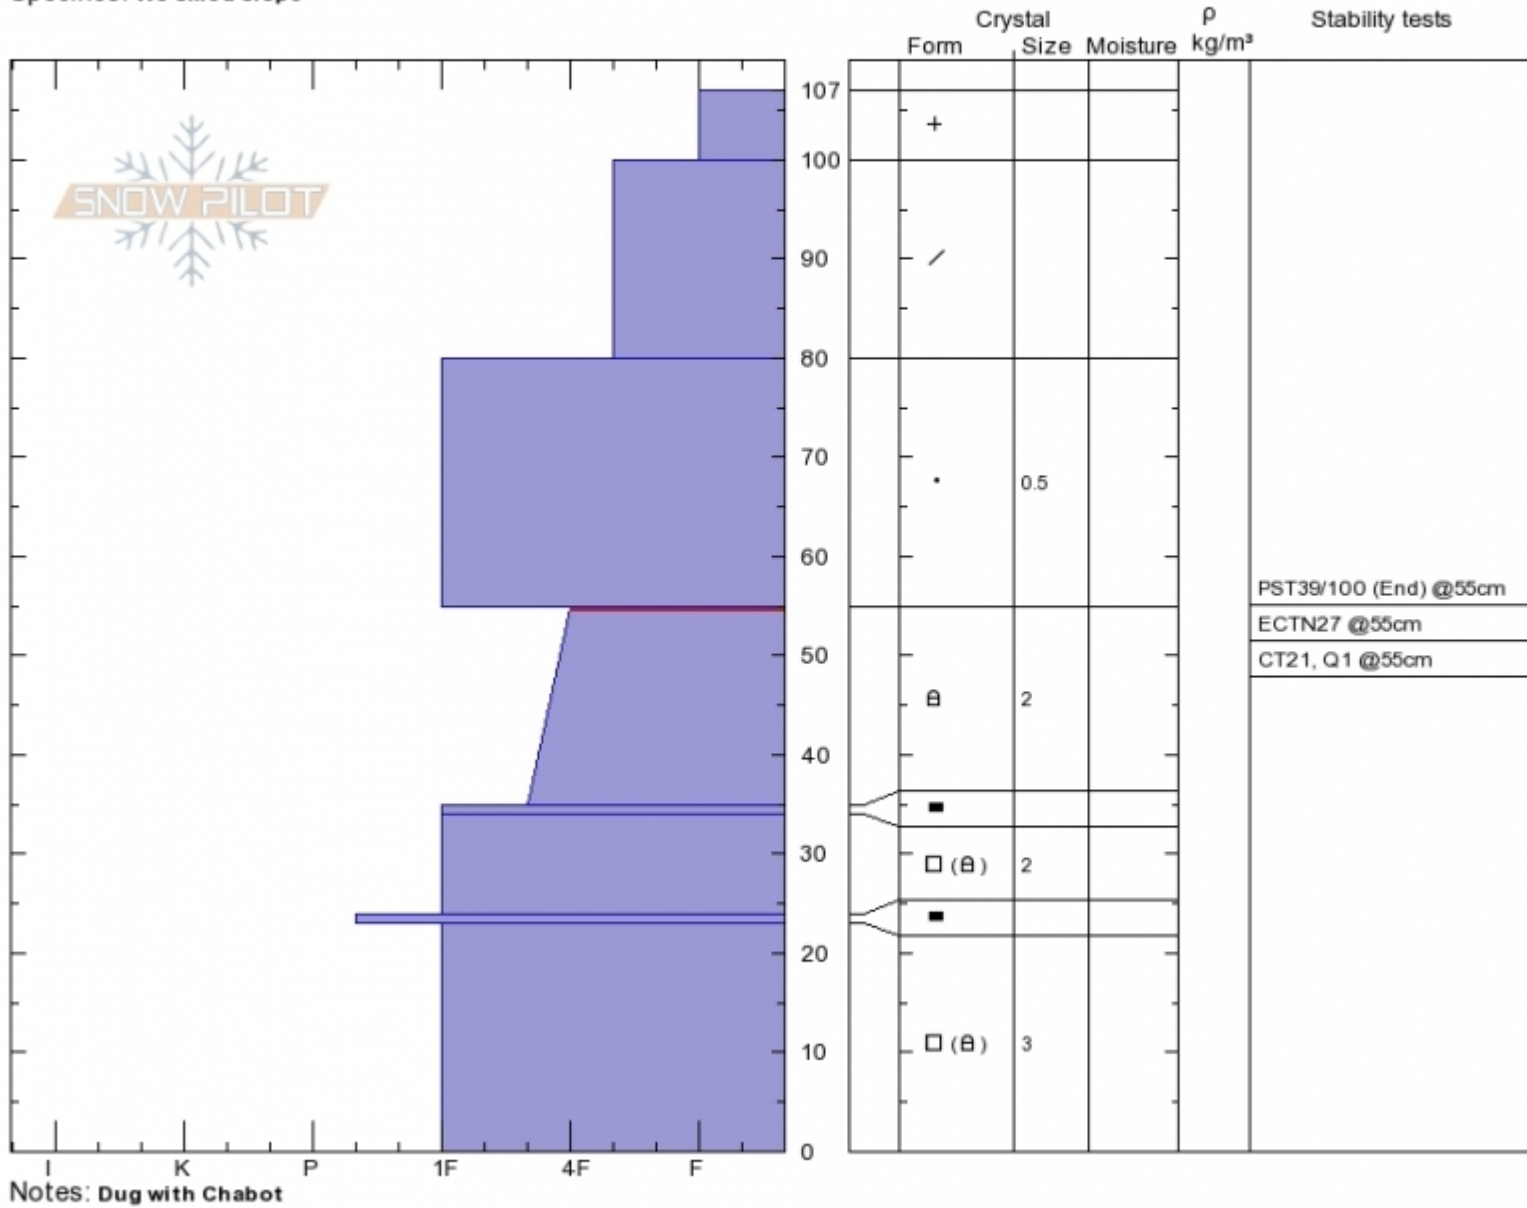

Bacon Rind High
Madison Range-S
MT

Elevation: **9200 ft**
 Aspect: **105°**
 Specifics: **We skied slope**

Gabrielle Antonioli
Thu Jan 11 11:42 2018
 Co-ord: **44.96921N, -111.09452W**
 Slope Angle: **20°**
 Wind Loading: **no**

Stability: **Fair**
 Air Temperature: **-10°C**
 Sky Cover: **OVC**
 Precipitation: **S-1**
 Wind: **W Light Breeze**

HS107
Stability Test Notes

Layer No
35-55: Pr

Advisory Region
 Southern Madison
 Southern Madison, 2018-01-11