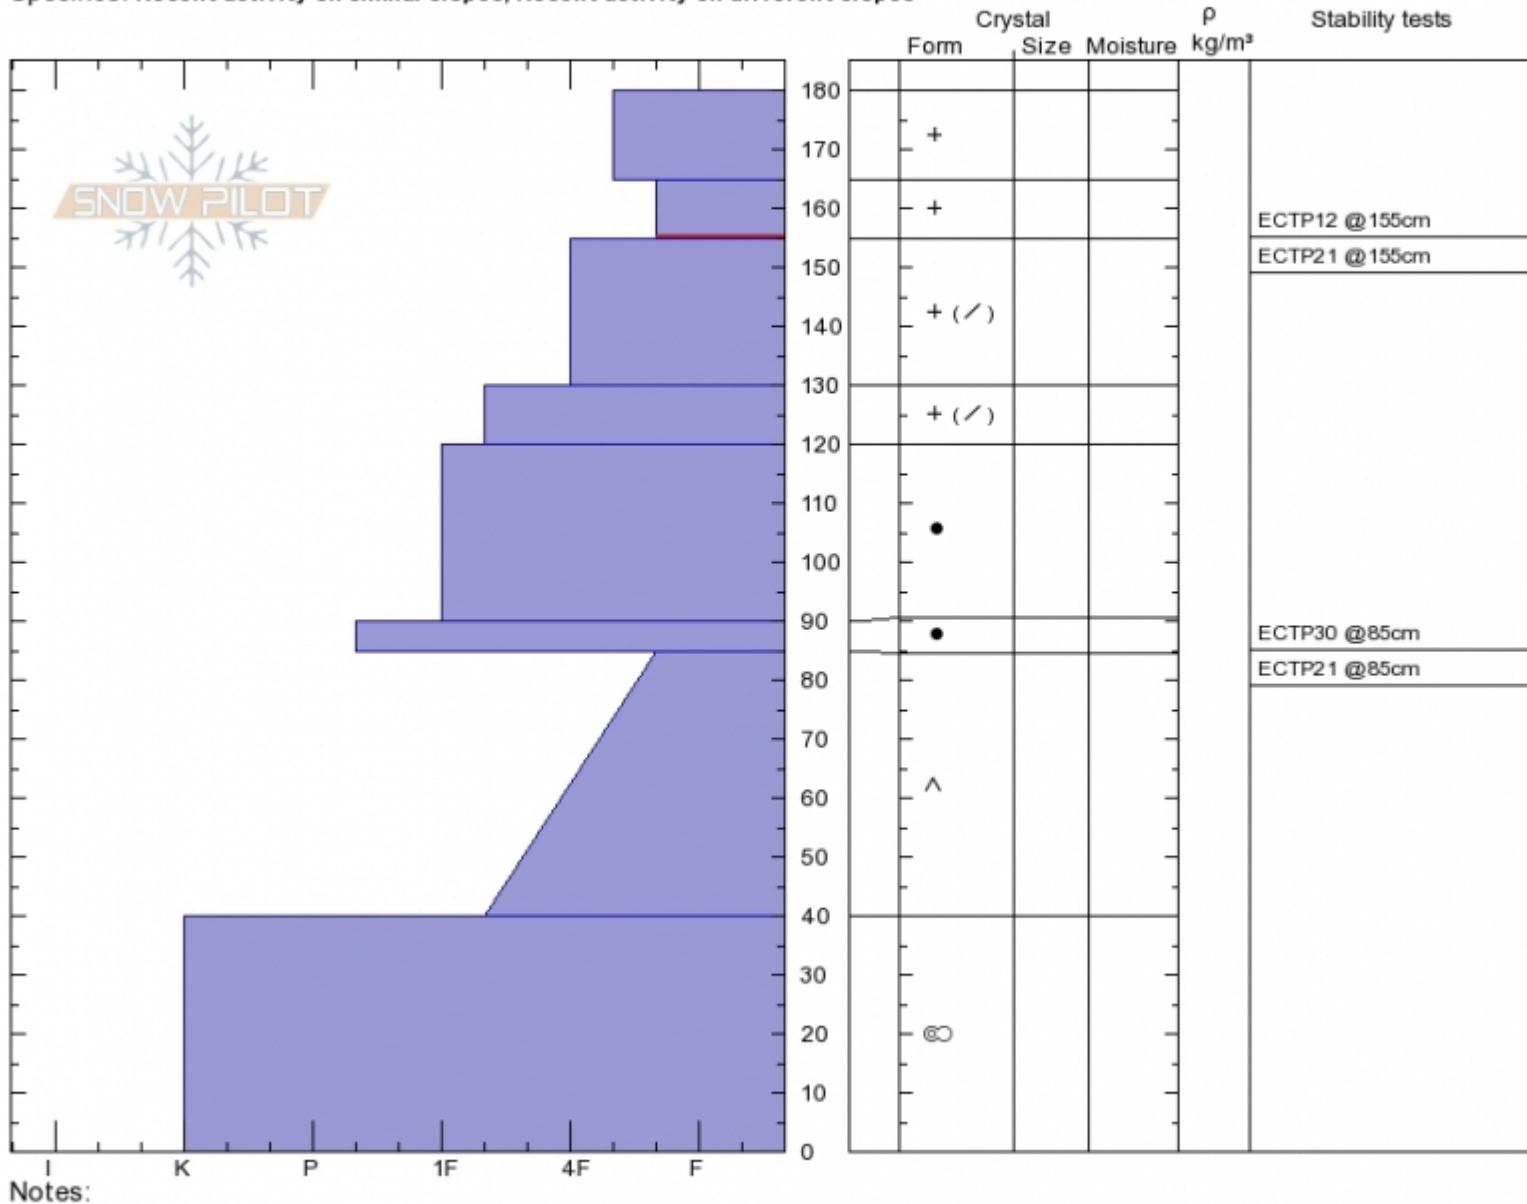

Jones Crk.
 Bridger Range
 MT
 Elevation: 8400 ft
 Aspect: 275°

Alex Marienthal
 Mon Jan 15 10:45 2018
 Co-ord: 45.82405N, -110.93309W
 Slope Angle: 35°
 Wind Loading: no

Stability: **Poor**
 Air Temperature:
 Sky Cover: **SCT**
 Precipitation: **NO**
 Wind: **W Moderate**

HS180
 Stability Test Notes
 85: +2 shoulder taps

Layer No
 155-165: F

Specifics: Recent activity on similar slopes; Recent activity on different slopes

Advisory Region
 Bridger Range
 Bridger Range, 2018-01-15