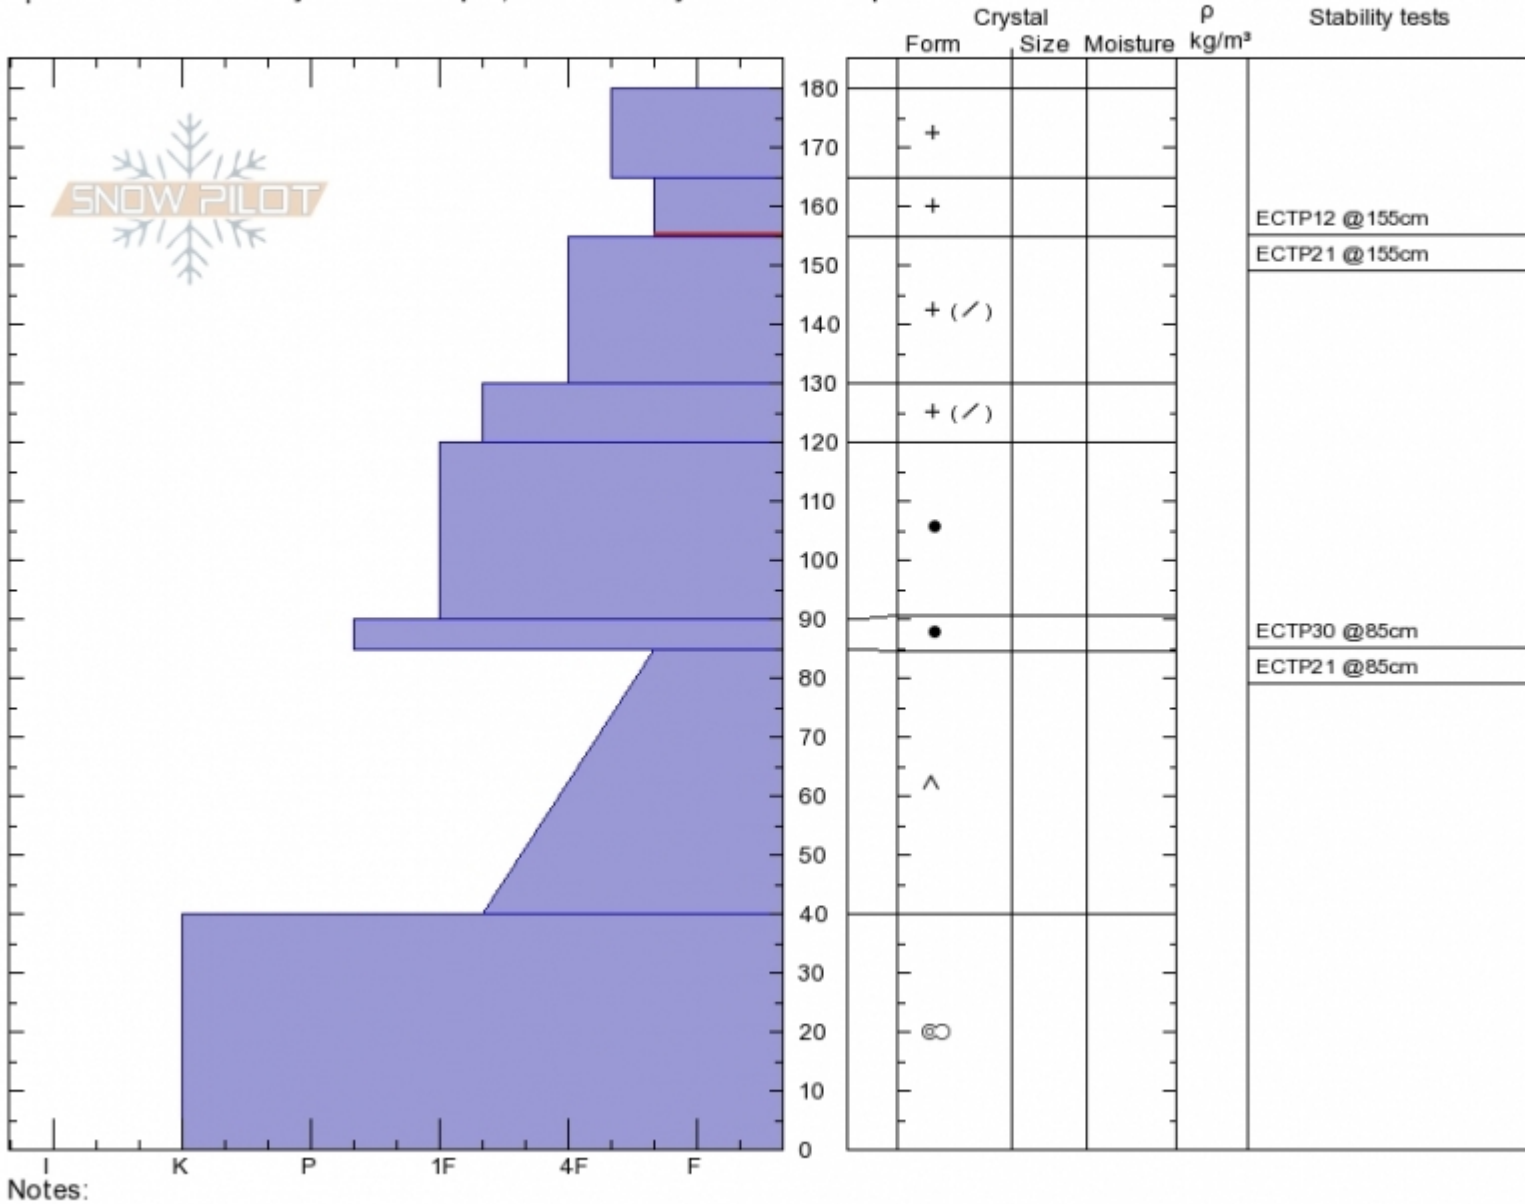

Jones Crk.
Bridger Range
MT
 Elevation: **8400 ft**
 Aspect: **275°**

Alex Marienthal
Mon Jan 15 10:45 2018
 Co-ord: **45.82405N, -110.93309W**
 Slope Angle: **35°**
 Wind Loading: **no**

Stability: **Poor**
 Air Temperature:
 Sky Cover: **SCT**
 Precipitation: **NO**
 Wind: **W Moderate**

HS180
Stability Test Notes
85: +2 shoulder taps

Layer No
155-165: P

Specifics: **Recent activity on similar slopes; Recent activity on different slopes**

Advisory Region
 Bridger Range
 Bridger Range, 2018-01-15