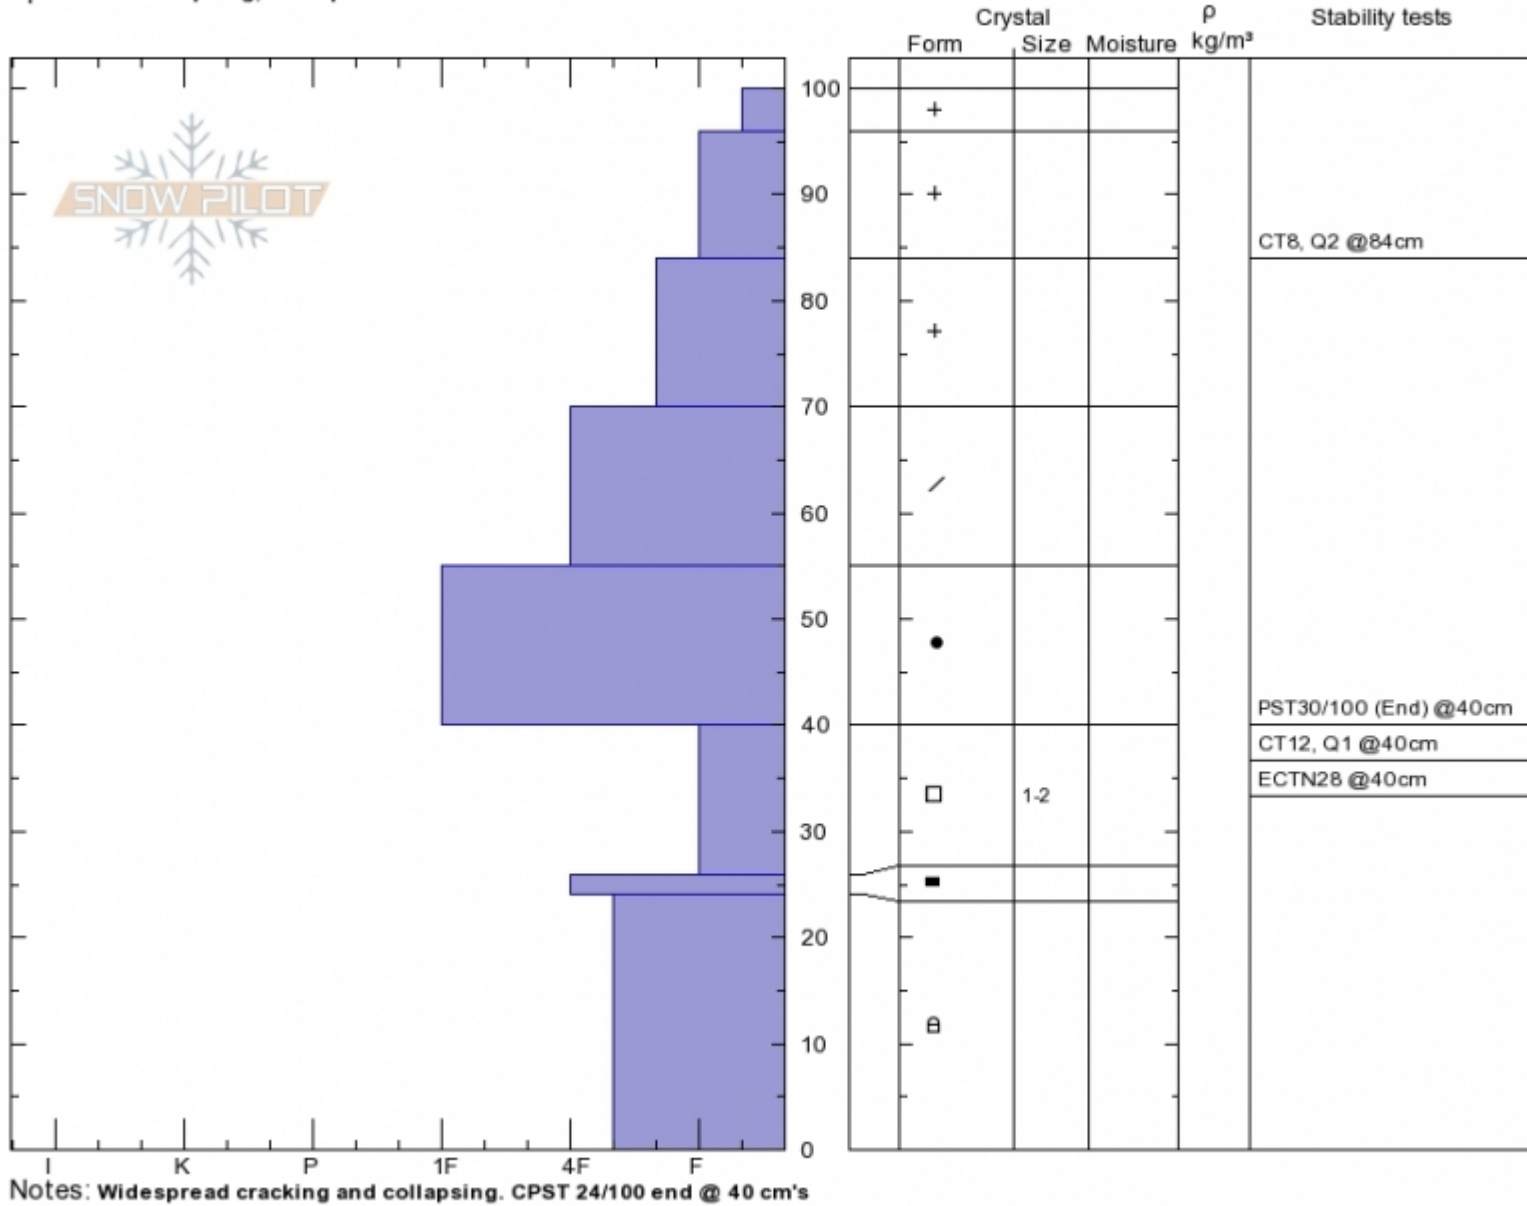

Hebgen/Trapper
Lionhead Range
MT
 Elevation: **7600 ft**
 Aspect: **70°**
 Specifics: **Collapsing, widespread**

Eric Knoff
Tue Jan 16 13:00 2018
 Co-ord: **44.83843N, -111.32687W**
 Slope Angle: **28°**
 Wind Loading: **no**

Stability: **Poor**
 Air Temperature: **-4°C**
 Sky Cover: **BKN**
 Precipitation: **NO**
 Wind: **SW Calm**

HS100
Stability Test Notes

Layer No
26-40: Pro

This pit was dug on the 13th of January, not the 16th.