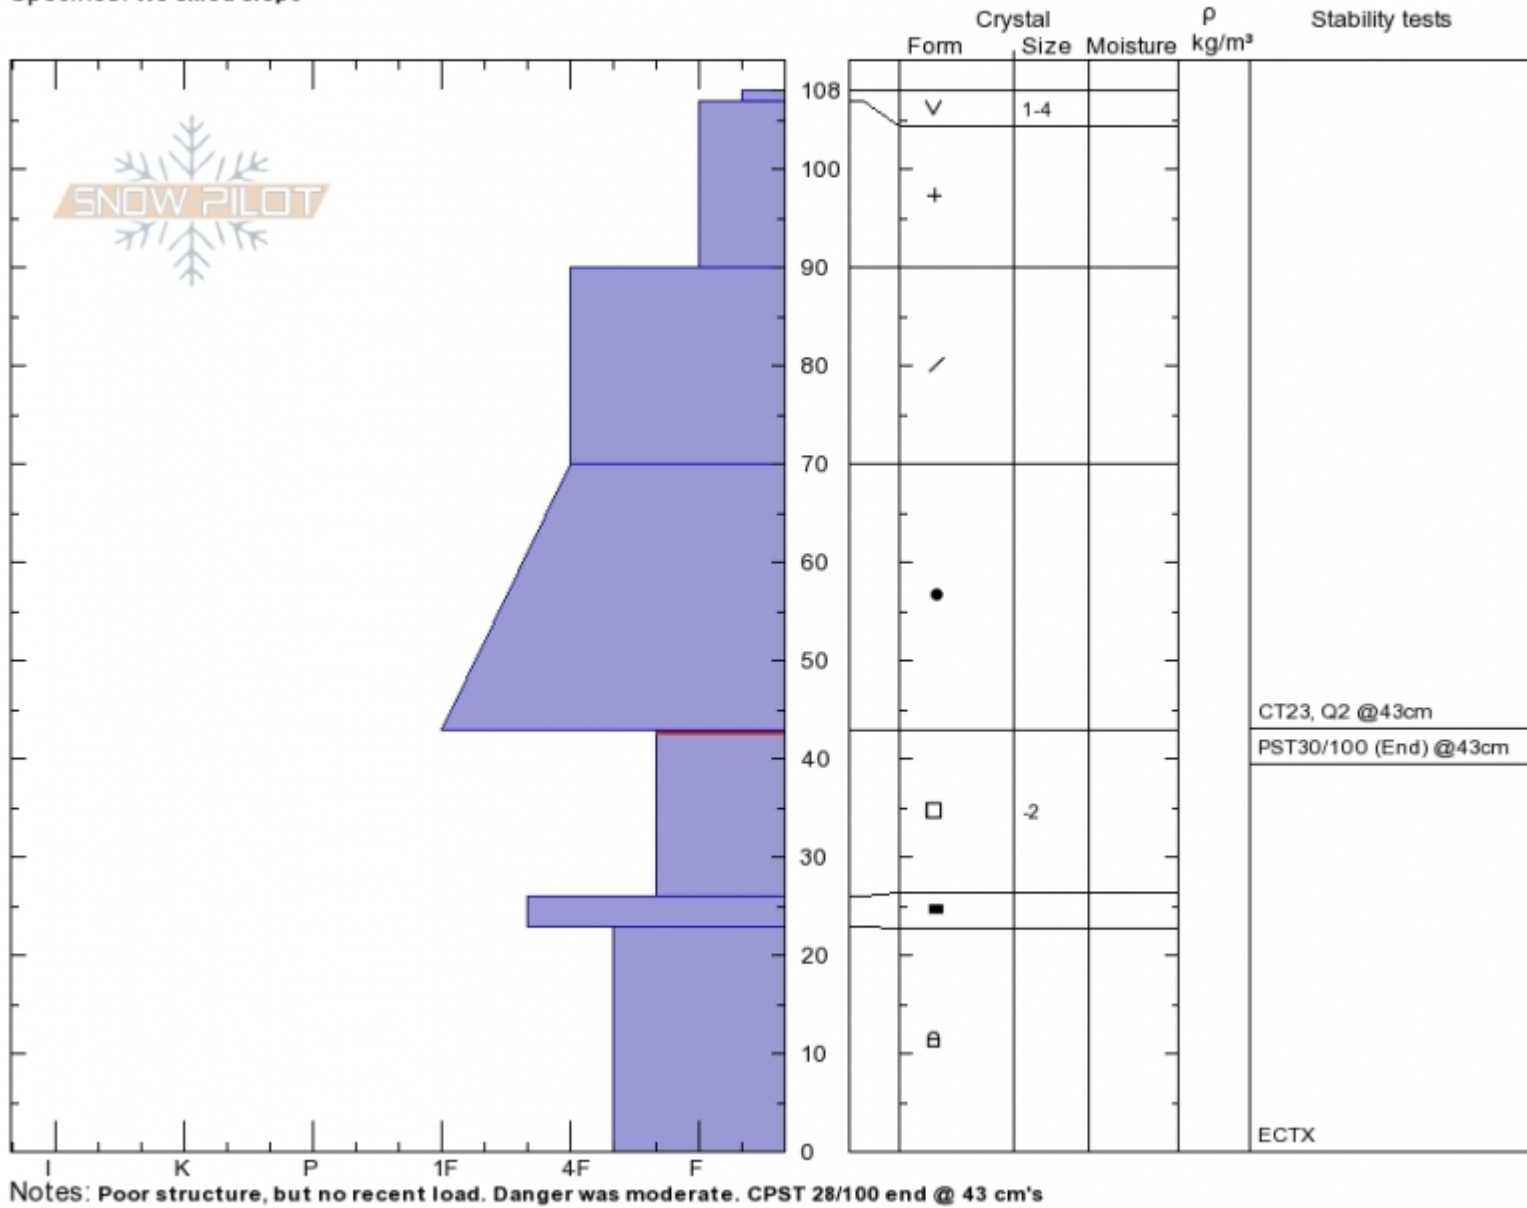

Dudley Creek
Madison Range-N
MT
 Elevation: **8180 ft**
 Aspect: **70°**
 Specifics: **We skied slope**

Eric Knoff
Wed Jan 17 11:00 2018
 Co-ord: **45.28995N, -111.29082W**
 Slope Angle: **26°**
 Wind Loading:

Stability:
 Air Temperature:
 Sky Cover:
 Precipitation: **NO**
 Wind:

HS108
 Stability Test Notes

Layer No
26-43: Pr

Advisory Region
 Northern Madison

Forecast link: [GNFAC Avalanche Advisory for Fri Jan 19, 2018](#)
 Northern Madison, 2018-01-18