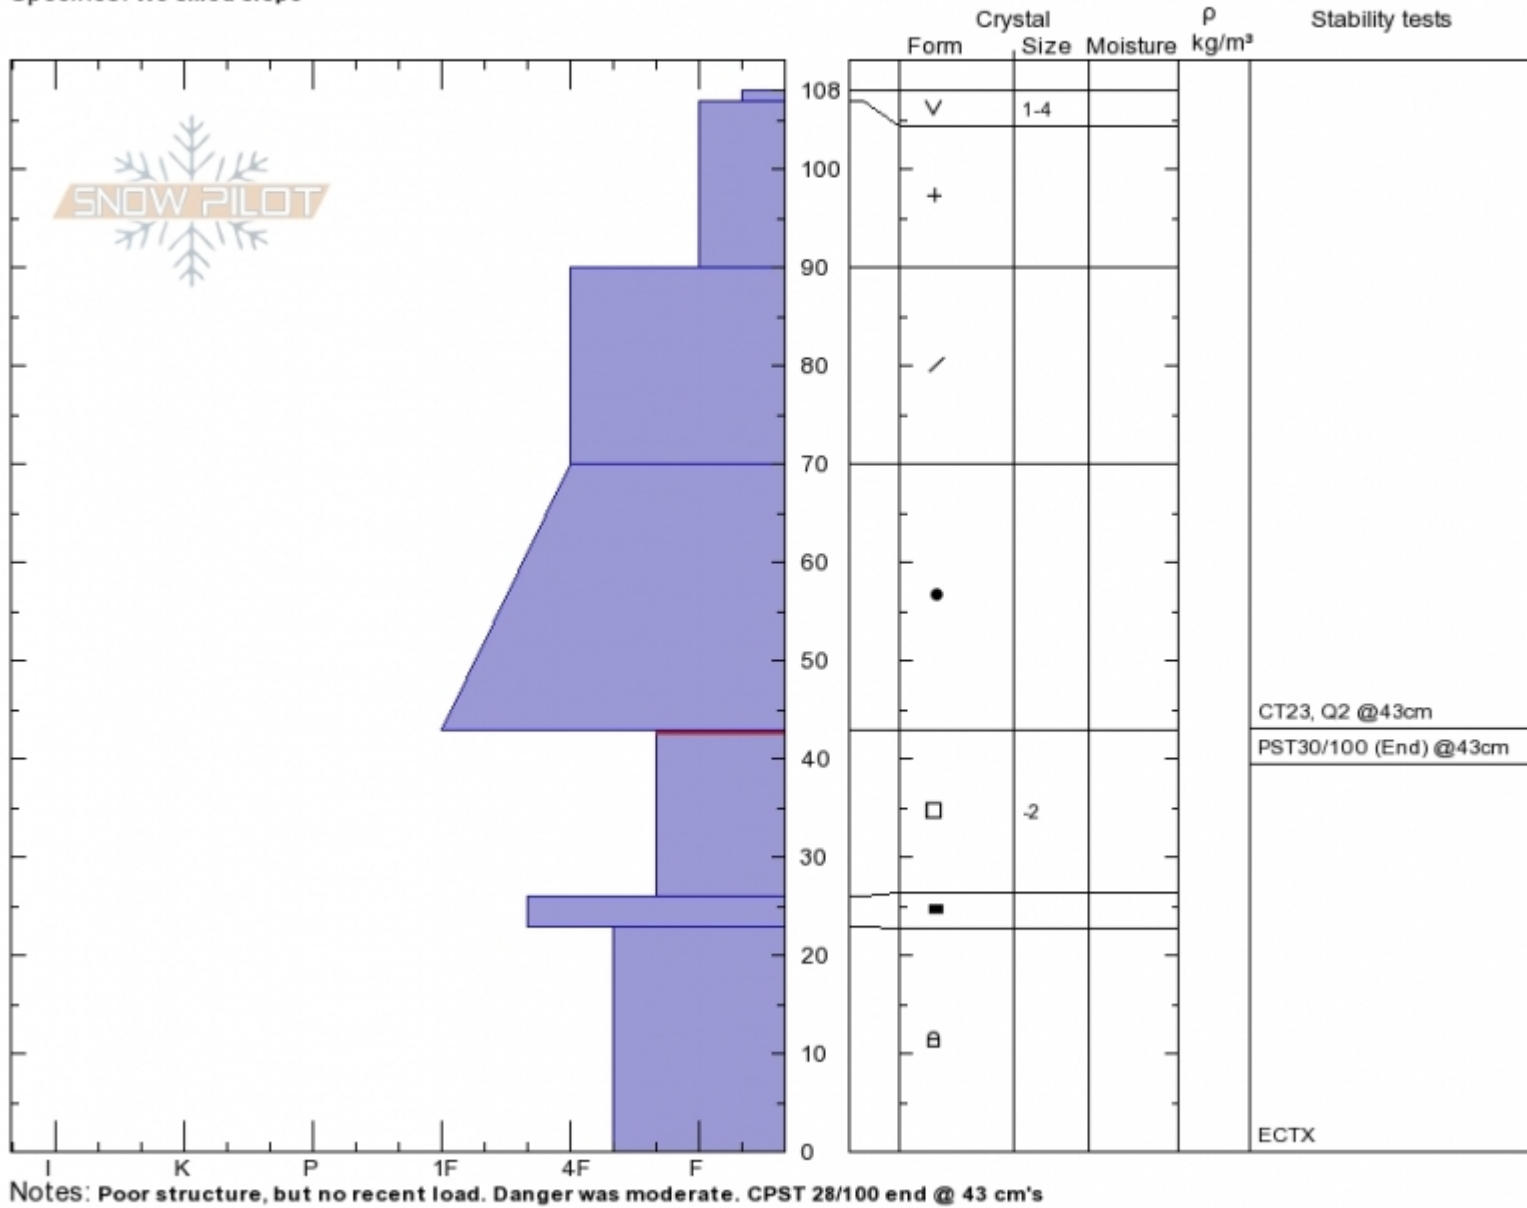

Dudley Creek  
 Madison Range-N  
 MT  
 Elevation: 8180 ft  
 Aspect: 70°  
 Specifics: We skied slope

Eric Knoff  
 Wed Jan 17 11:00 2018  
 Co-ord: 45.28995N, -111.29082W  
 Slope Angle: 26°  
 Wind Loading:

Stability:  
 Air Temperature:  
 Sky Cover:  
 Precipitation: NO  
 Wind:

HS108  
 Stability Test Notes

Layer No  
 26-43: Pro

Advisory Region  
 Northern Madison

Forecast link: [GNFAC Avalanche Advisory for Fri Jan 19, 2018](#)  
 Northern Madison, 2018-01-18