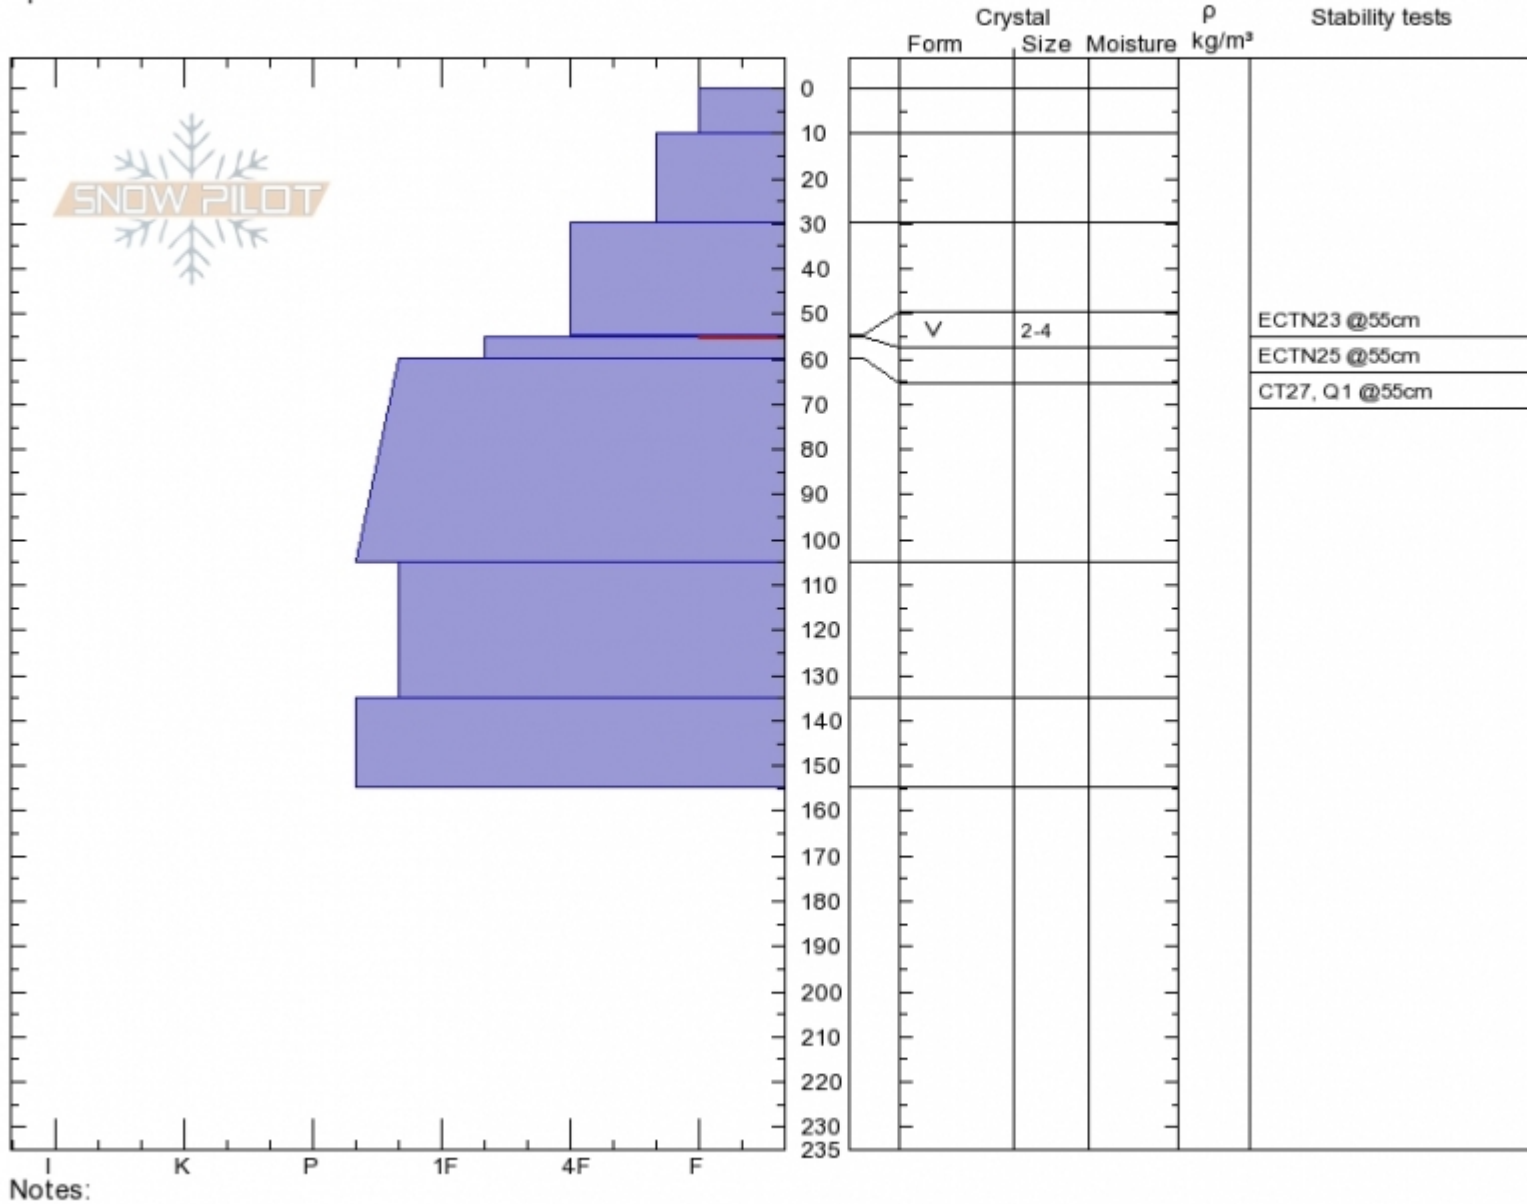

Wade's World
Beartooths
MT
 Elevation: **9700 ft**
 Aspect: **50°**
 Specifics:

Doug Chabot-Admin
Sun Jan 14 14:00 2018
 Co-ord: **45.06555N, -109.95193W**
 Slope Angle: **33°**
 Wind Loading: **no**

Stability: **Good**
 Air Temperature: **-6°C**
 Sky Cover: **SCT**
 Precipitation: **NO**
 Wind: **NW Calm**

HS235
Stability Test Notes

Layer No
55-54.8: P

Advisory Region
 Cooke City
 Cooke City, 2018-01-18