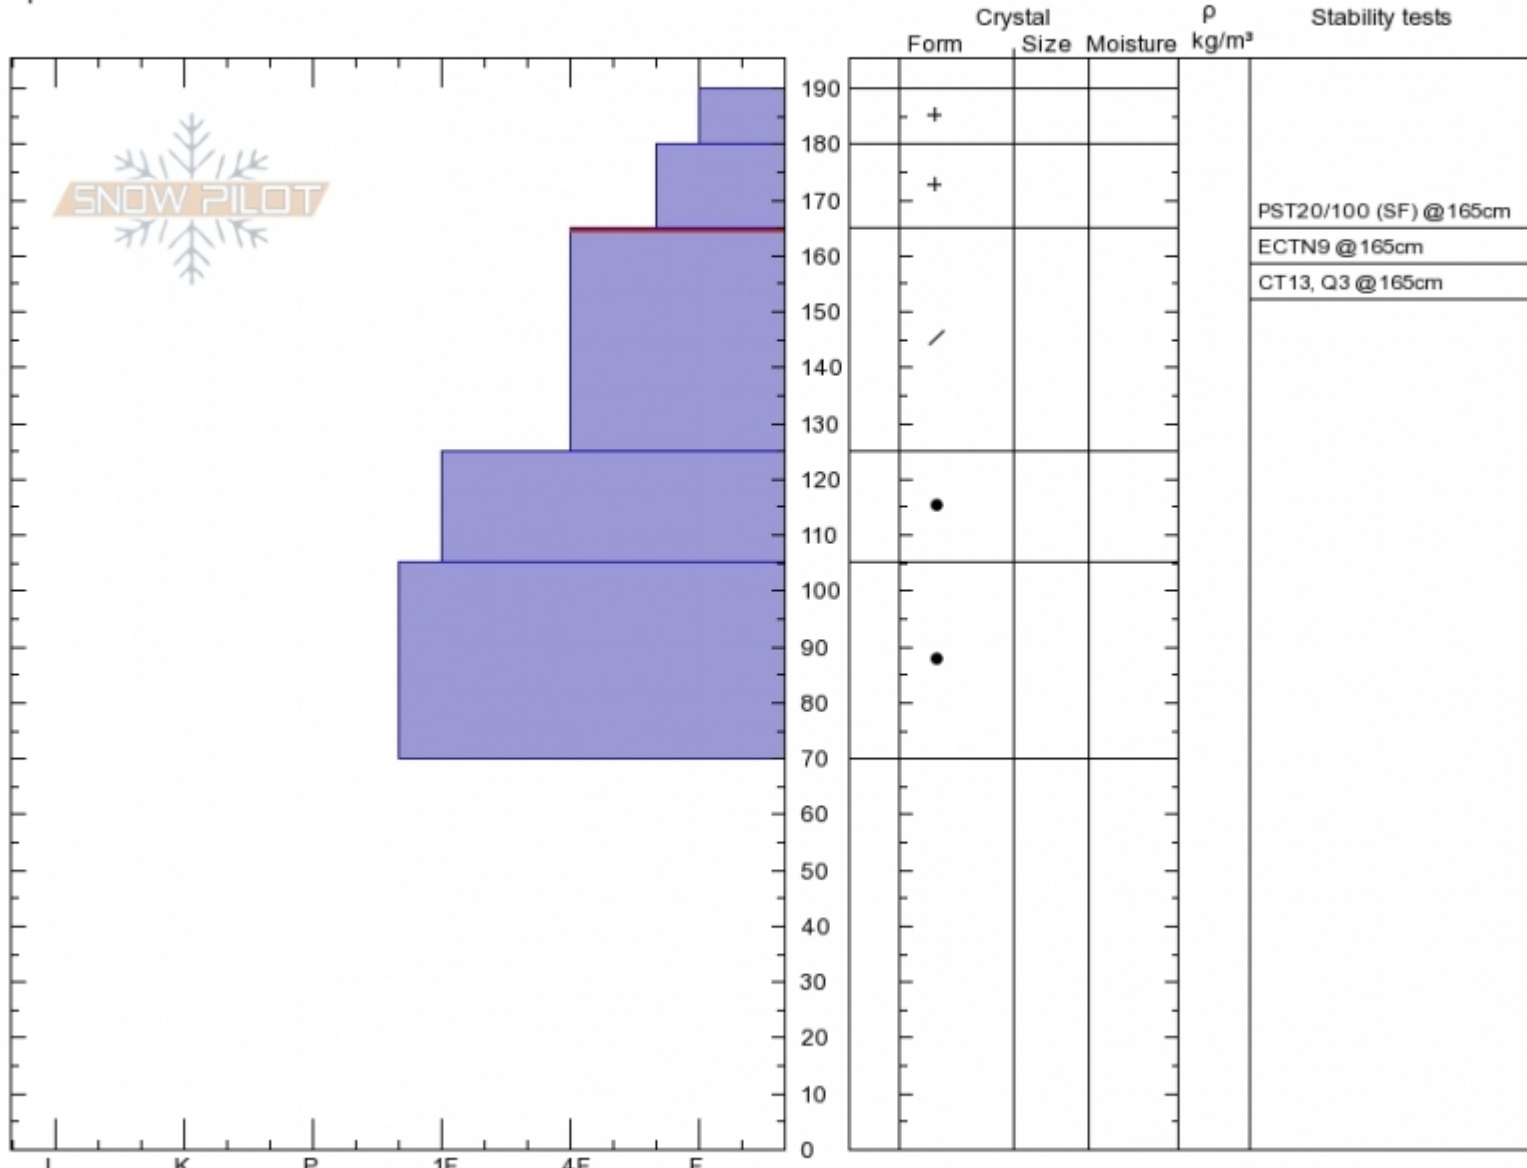

Bridger East
Bridger Range
MT
 Elevation: **8400 ft**
 Aspect: **70°**
 Specifics:

Eric Knoff
Fri Jan 19 12:00 2018
 Co-ord: **45.82730N, -110.93175W**
 Slope Angle: **35°**
 Wind Loading: **no**

Stability: **Good**
 Air Temperature: **-4°C**
 Sky Cover: **OVC**
 Precipitation: **S1**
 Wind: **W Light Breeze**

HS190
 Stability Test Notes

Layer No
125-165: F

Notes: Lots of new snow. 12" totaling 1" SWE. Strong snowpack. CPST 19/100 sf 165

Advisory Region
 Bridger Range
 Bridger Range, 2018-01-20