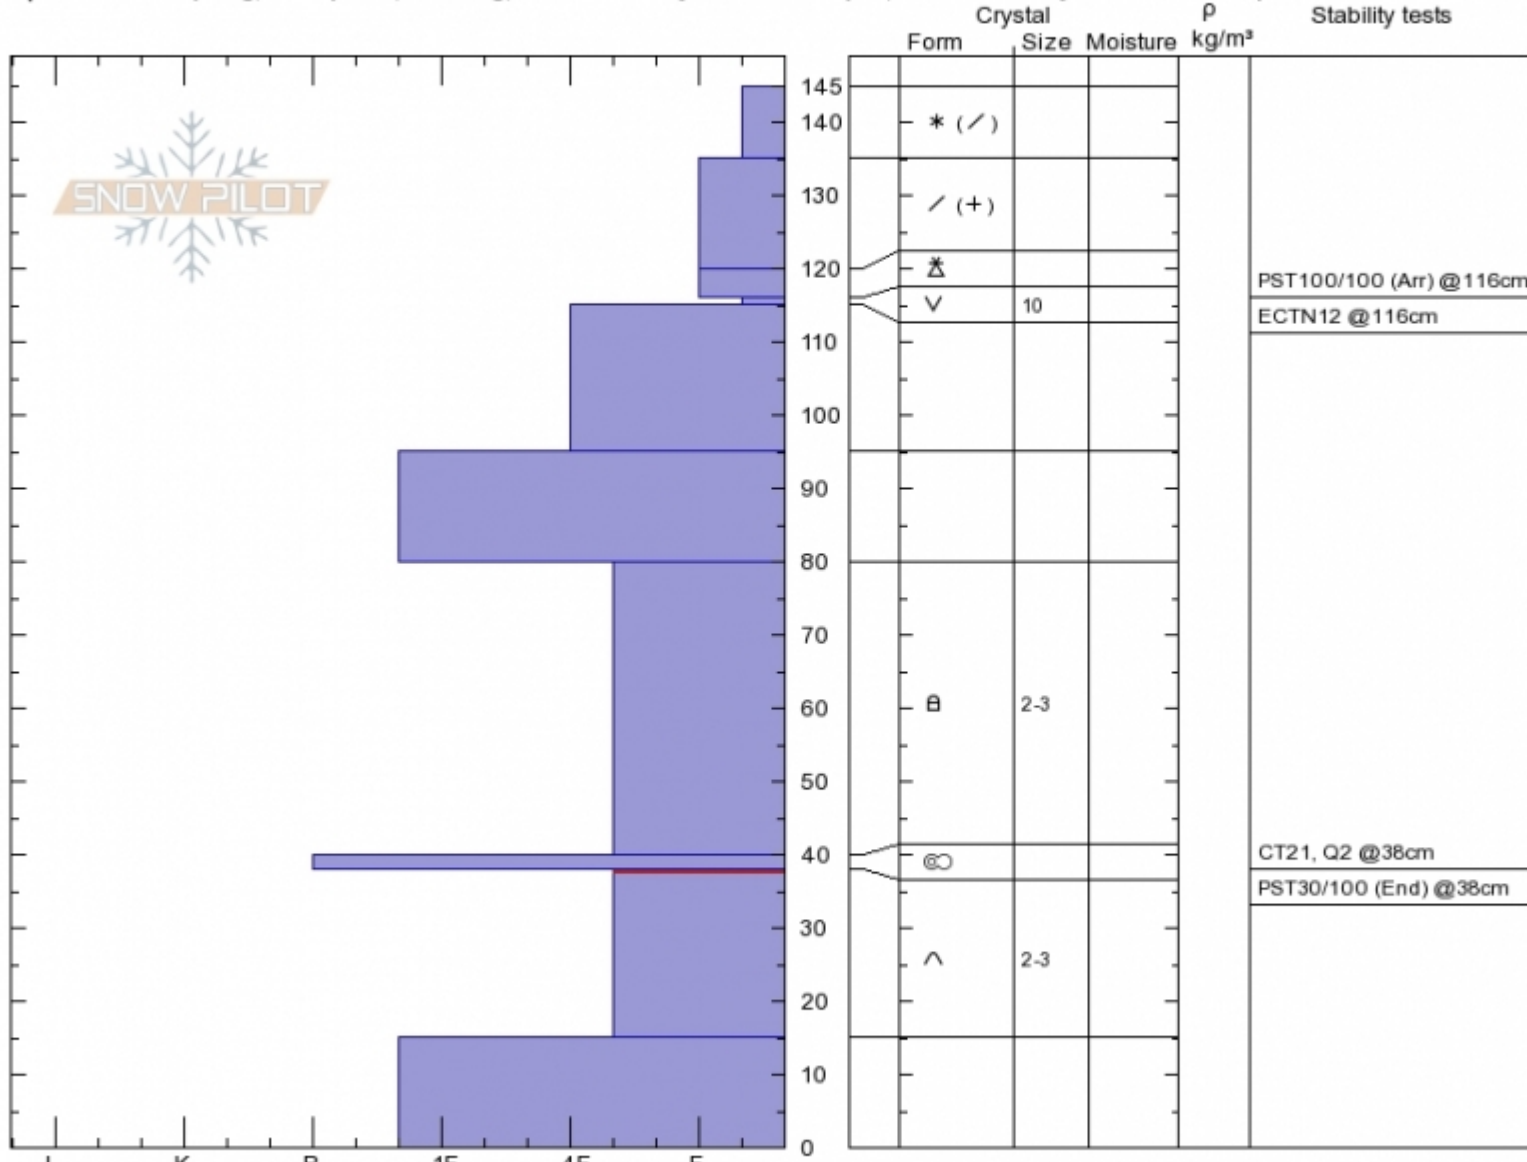

Lionhead ridge ski hil
Lionhead Range
MT

Alex Marienthal
Sat Jan 20 12:05 2018
Co-ord: 44.70267N, -111.29602W
Slope Angle: 28°
Wind Loading: previous

Stability: **Poor**
Air Temperature:
Sky Cover: **SCT**
Precipitation: **S-1**
Wind: **Calm**

HS145
Stability Test Notes

Layer No
15-38: Pr

Specifics: Collapsing, widespread; Cracking; Recent activity on similar slopes; Recent activity on different slopes

Notes: Dug above (20-30 feet) previous avalanche crown from 12-14 days ago, which was mostly filled in. When first person left the pit u descended on, the entire slope collapsed 100'+ wide. Failed on facets below crust. Big collapse. Deep.

Advisory Region
Lionhead Range
Longitude
-111.30W
Latitude
44.70N
Lionhead Range, 2018-01-21