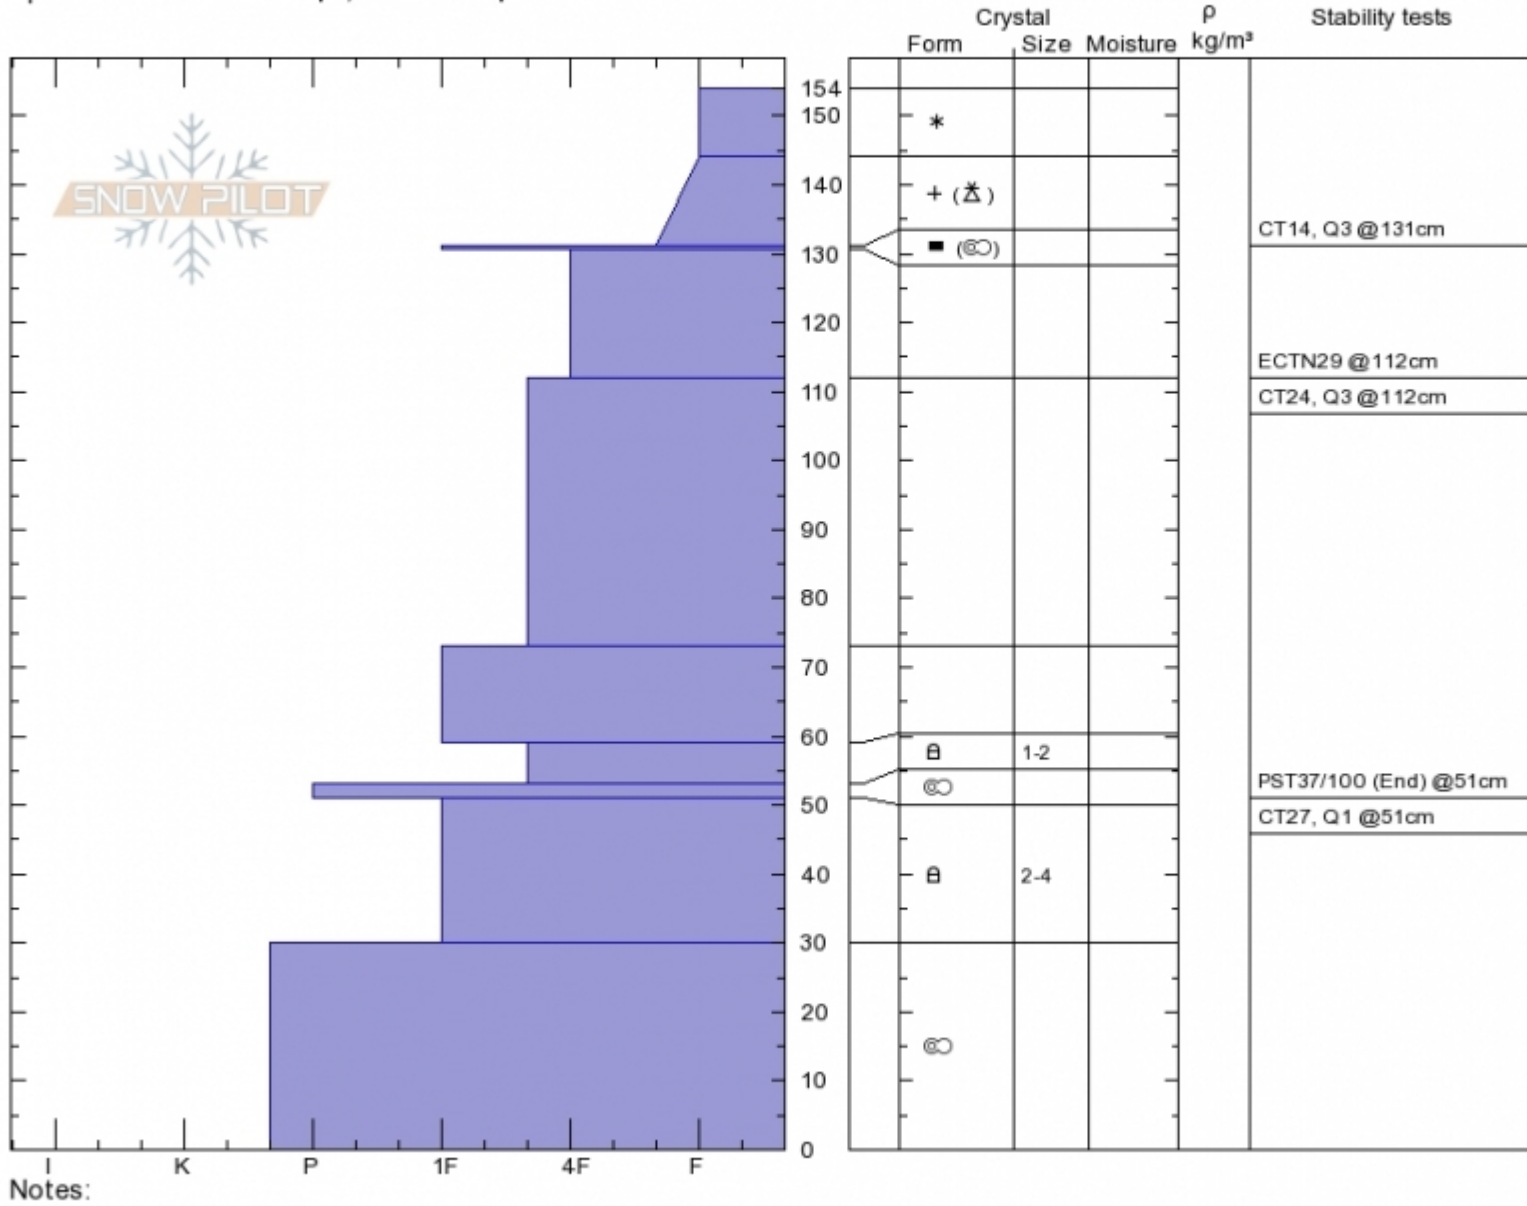

**Mt. Ellis**  
**Gallatin Range-N**  
**MT**  
 Elevation: **7680 ft**  
 Aspect: **67°**  
 Specifics: **Ski tracks on slope; We skied slope**

**Alex Marienthal**  
 Sun Jan 21 10:45 2018  
 Co-ord: **45.57566N, -110.94952W**  
 Slope Angle: **25°**  
 Wind Loading: **no**

Stability: **Good**  
 Air Temperature:  
 Sky Cover: **CLR**  
 Precipitation: **NO**  
 Wind: **Calm**

**HS154**  
 Stability Test Notes

Layer No

Advisory Region  
 Northern Gallatin  
 Northern Gallatin, 2018-01-21