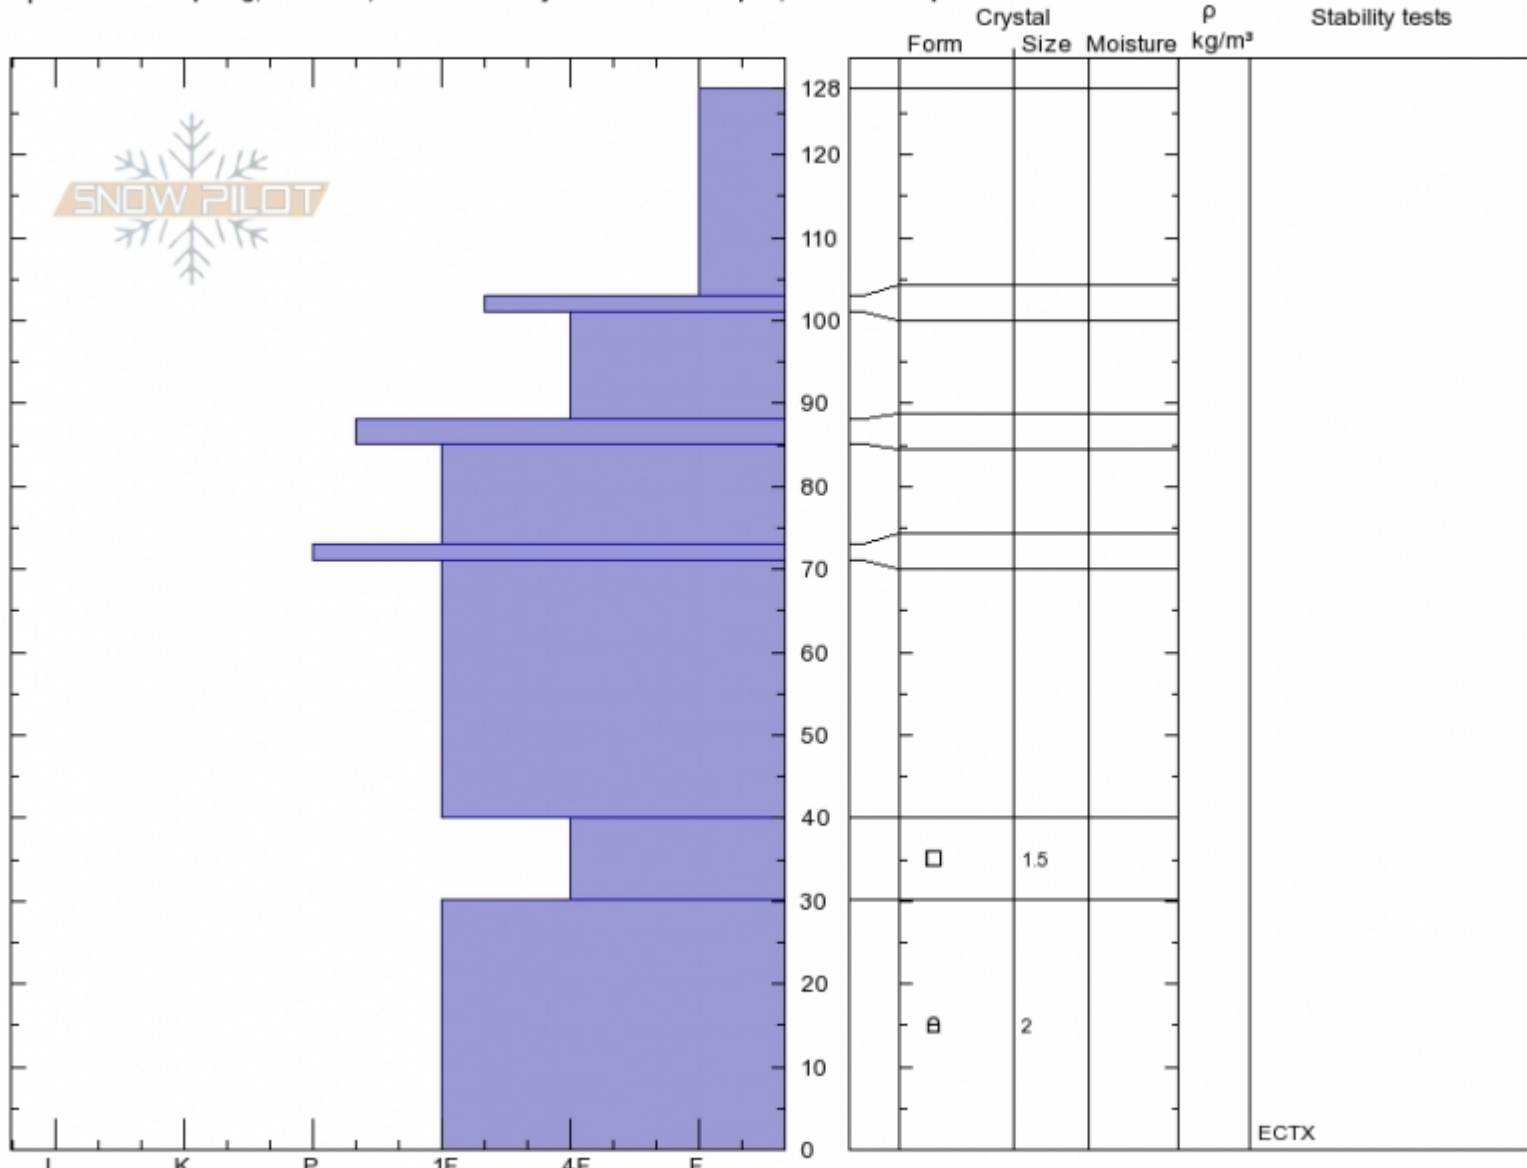

west Barronette  
 Beartooths  
 MT

Elevation: 8100 ft  
 Aspect: 227°

Beau Fredlund  
 Mon Jan 22 13:00 2018  
 Co-ord: 44.93811N, -110.10436E  
 Slope Angle: 25°  
 Wind Loading:

Stability:  
 Air Temperature:  
 Sky Cover:  
 Precipitation:  
 Wind:

HS128  
 Stability Test Notes

Layer No  
 30-40: Pr

Specifics: Collapsing, localized; Recent activity on different slopes; We skied slope

Notes: Had my ECT propagate with an extra 10 taps from the shoulder. Fairly solid bridge there, but definitely weak snow near the ground