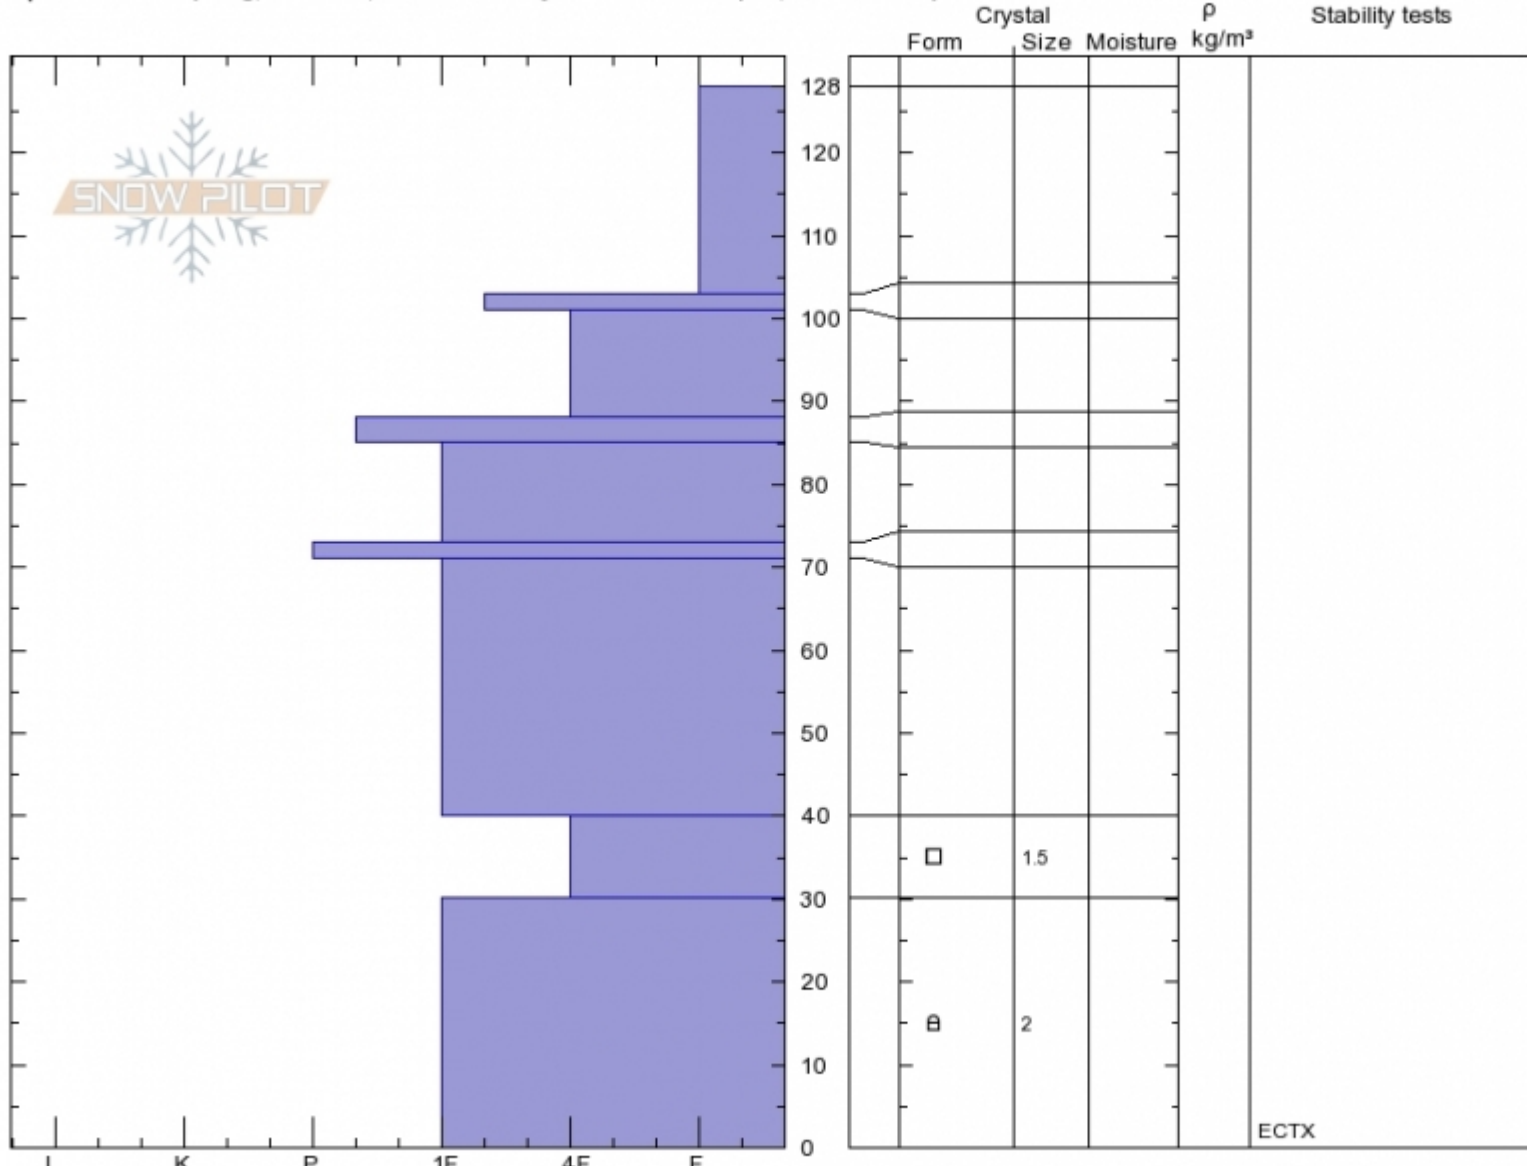

west Barronette
 Beartooths
 MT

Elevation: 8100 ft
 Aspect: 227°

Beau Fredlund
 Mon Jan 22 13:00 2018
 Co-ord: 44.93811N, -110.10436E
 Slope Angle: 25°
 Wind Loading:

Stability:
 Air Temperature:
 Sky Cover:
 Precipitation:
 Wind:

HS128
 Stability Test Notes

Layer No
 30-40: Pr

Specifics: Collapsing, localized; Recent activity on different slopes; We skied slope

Notes: Had my ECT propagate with an extra 10 taps from the shoulder. Fairly solid bridge there, but definitely weak snow near the ground.