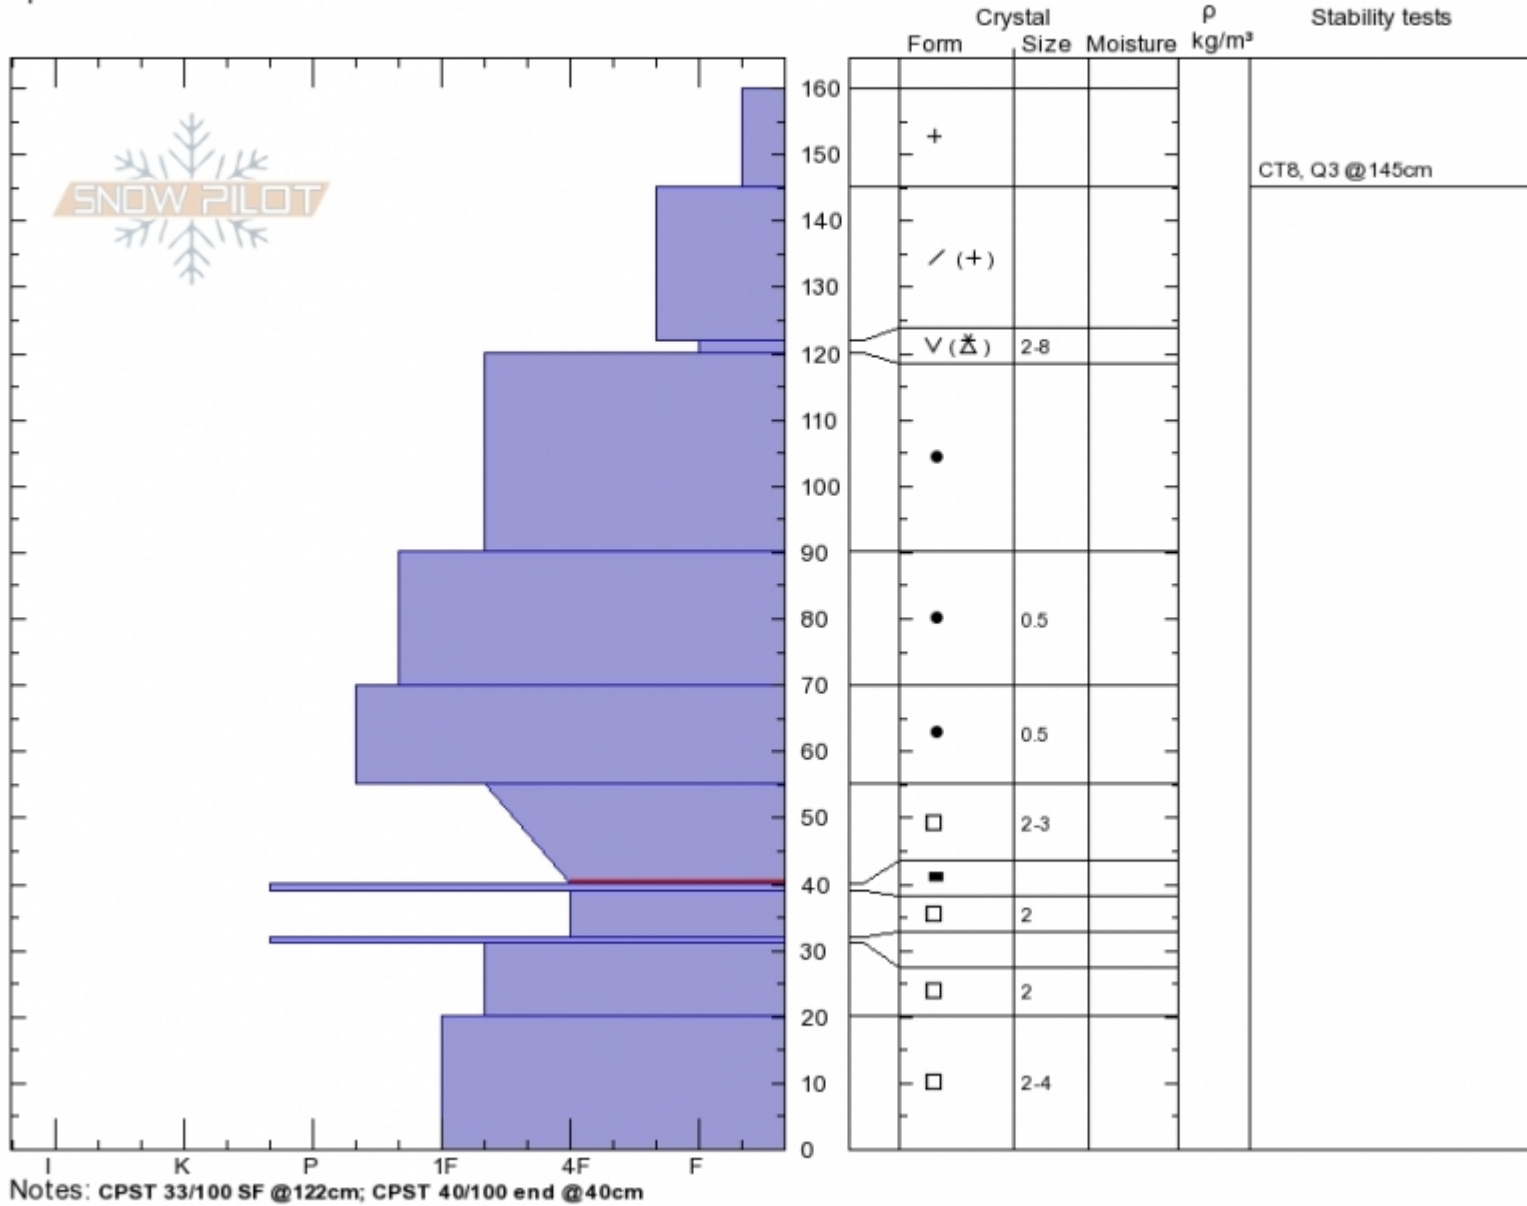

Ski Hill
Lionhead Range
MT
 Elevation: **8130 ft**
 Aspect: **70°**
 Specifics:

Doug Chabot-Admin
Tue Jan 23 12:30 2018
 Co-ord: **44.70228N, -111.29568W**
 Slope Angle: **24°**
 Wind Loading: **previous**

Stability: **Good**
 Air Temperature: **-7°C**
 Sky Cover: **BKN**
 Precipitation: **NO**
 Wind: **SW Light Breeze**

HS160
 Stability Test Notes

Layer No
 120-122: s
 40-55: Pr

Advisory Region
 Lionhead Range

Forecast link: [GNFAC Avalanche Advisory for Thu Jan 25, 2018](#)
[GNFAC Avalanche Advisory for Fri Jan 26, 2018](#)

Lionhead Range, 2018-01-24