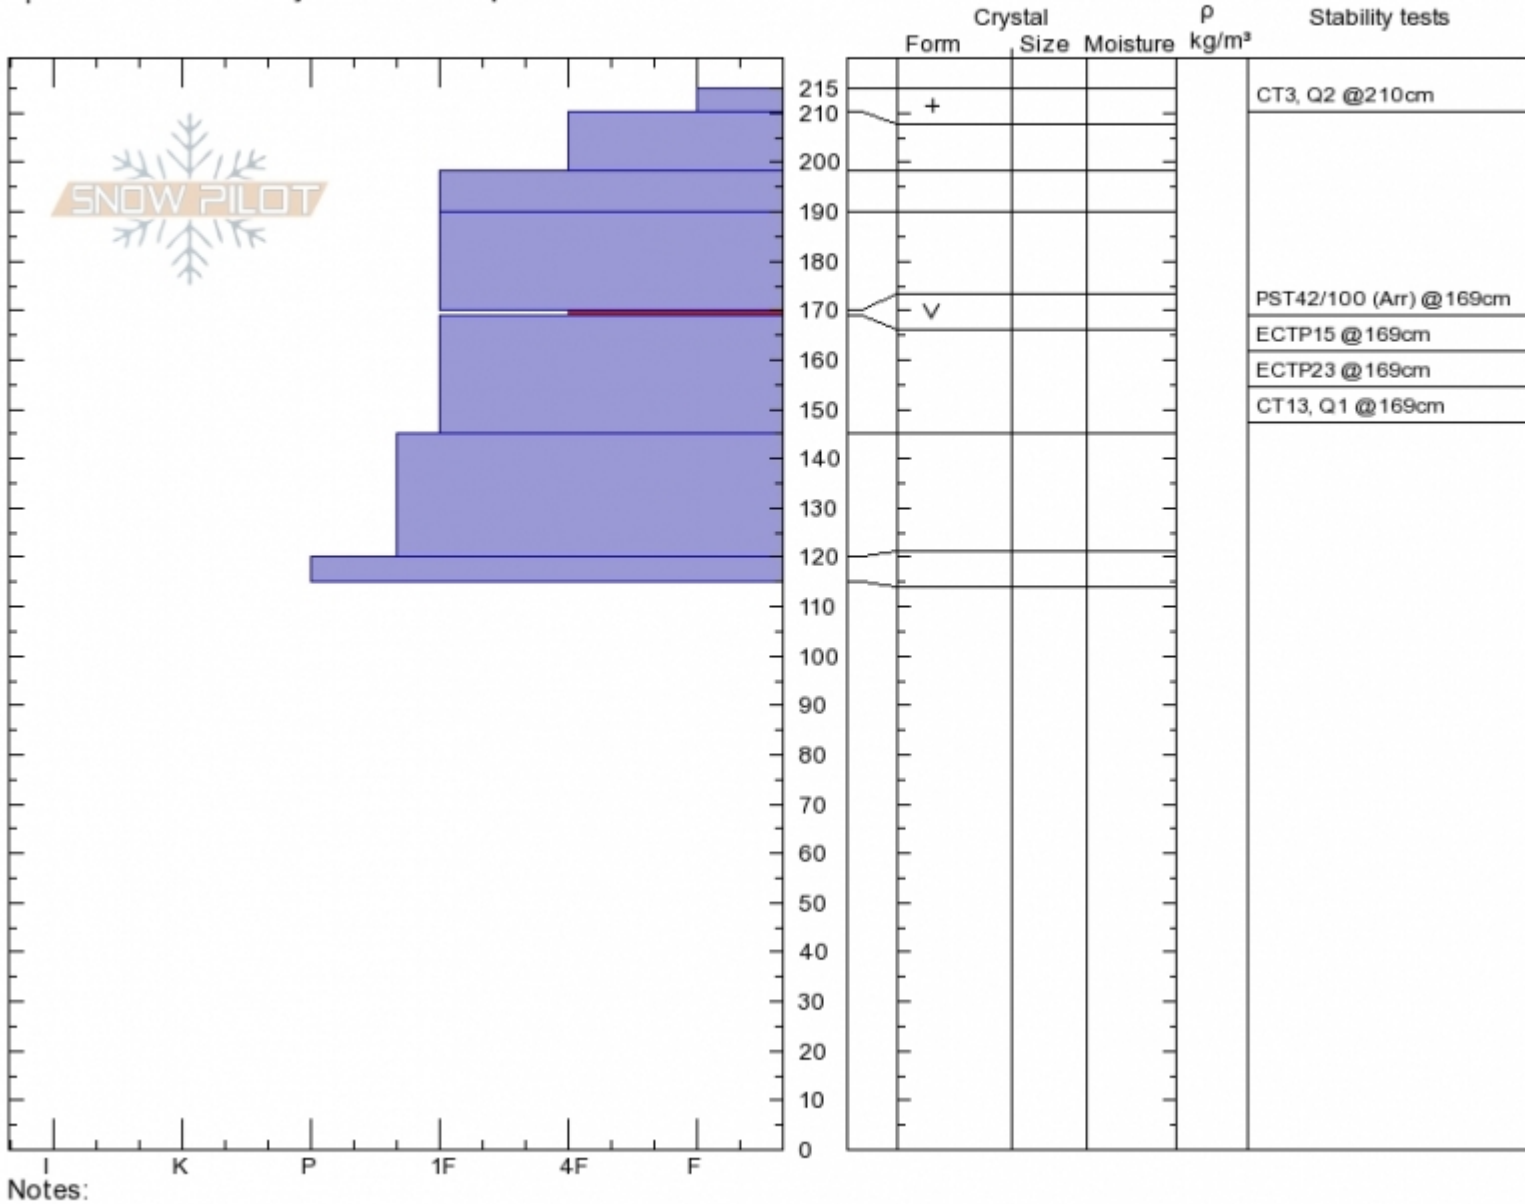

Mt. Abundance
Cooke City
MT
 Elevation: **9000 ft**
 Aspect: **123°**
 Specifics: **Recent activity on different slopes**

Alex Marienthal
Thu Feb 1 12:32 2018
 Co-ord: **45.06263N, -110.01007W**
 Slope Angle: **24°**
 Wind Loading:

Stability:
 Air Temperature:
 Sky Cover: **SCT**
 Precipitation: **NO**
 Wind: **SW Calm**

HS215 SP20
Stability Test Notes

Layer No
169-170:

Advisory Region
 Cooke City
 Cooke City, 2018-02-03