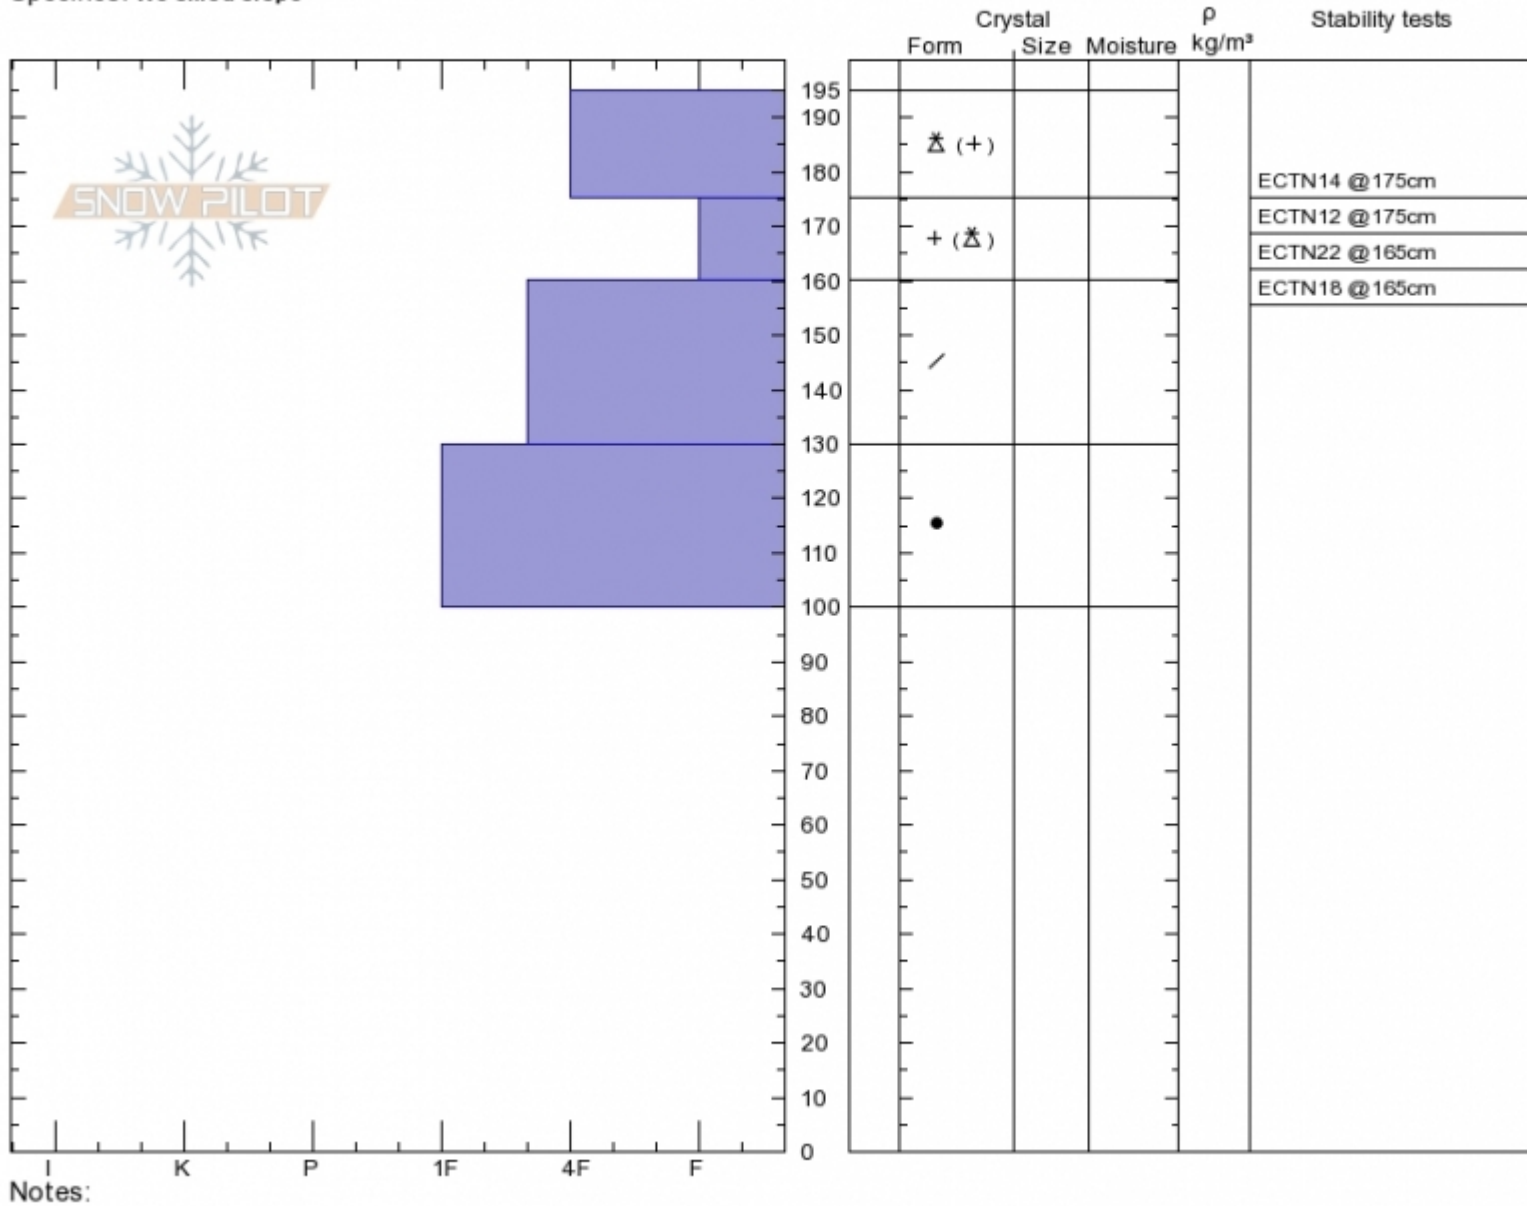

N. Bridgers
Bridger Range
MT
 Elevation: **8130 ft**
 Aspect: **160°**
 Specifics: **We skied slope**

Gabrielle Antonioli
Wed Feb 7 13:00 2018
 Co-ord: **45.93249N, -110.97307W**
 Slope Angle: **27°**
 Wind Loading: **previous**

Stability: **Fair**
 Air Temperature: **0°C**
 Sky Cover: **BKN**
 Precipitation: **GR**
 Wind: **W Moderate**

HS195
Stability Test Notes

Layer No

Advisory Region
 Bridger Range
 Longitude
 -110.97W
 Latitude
 45.93N
 Bridger Range, 2018-02-07