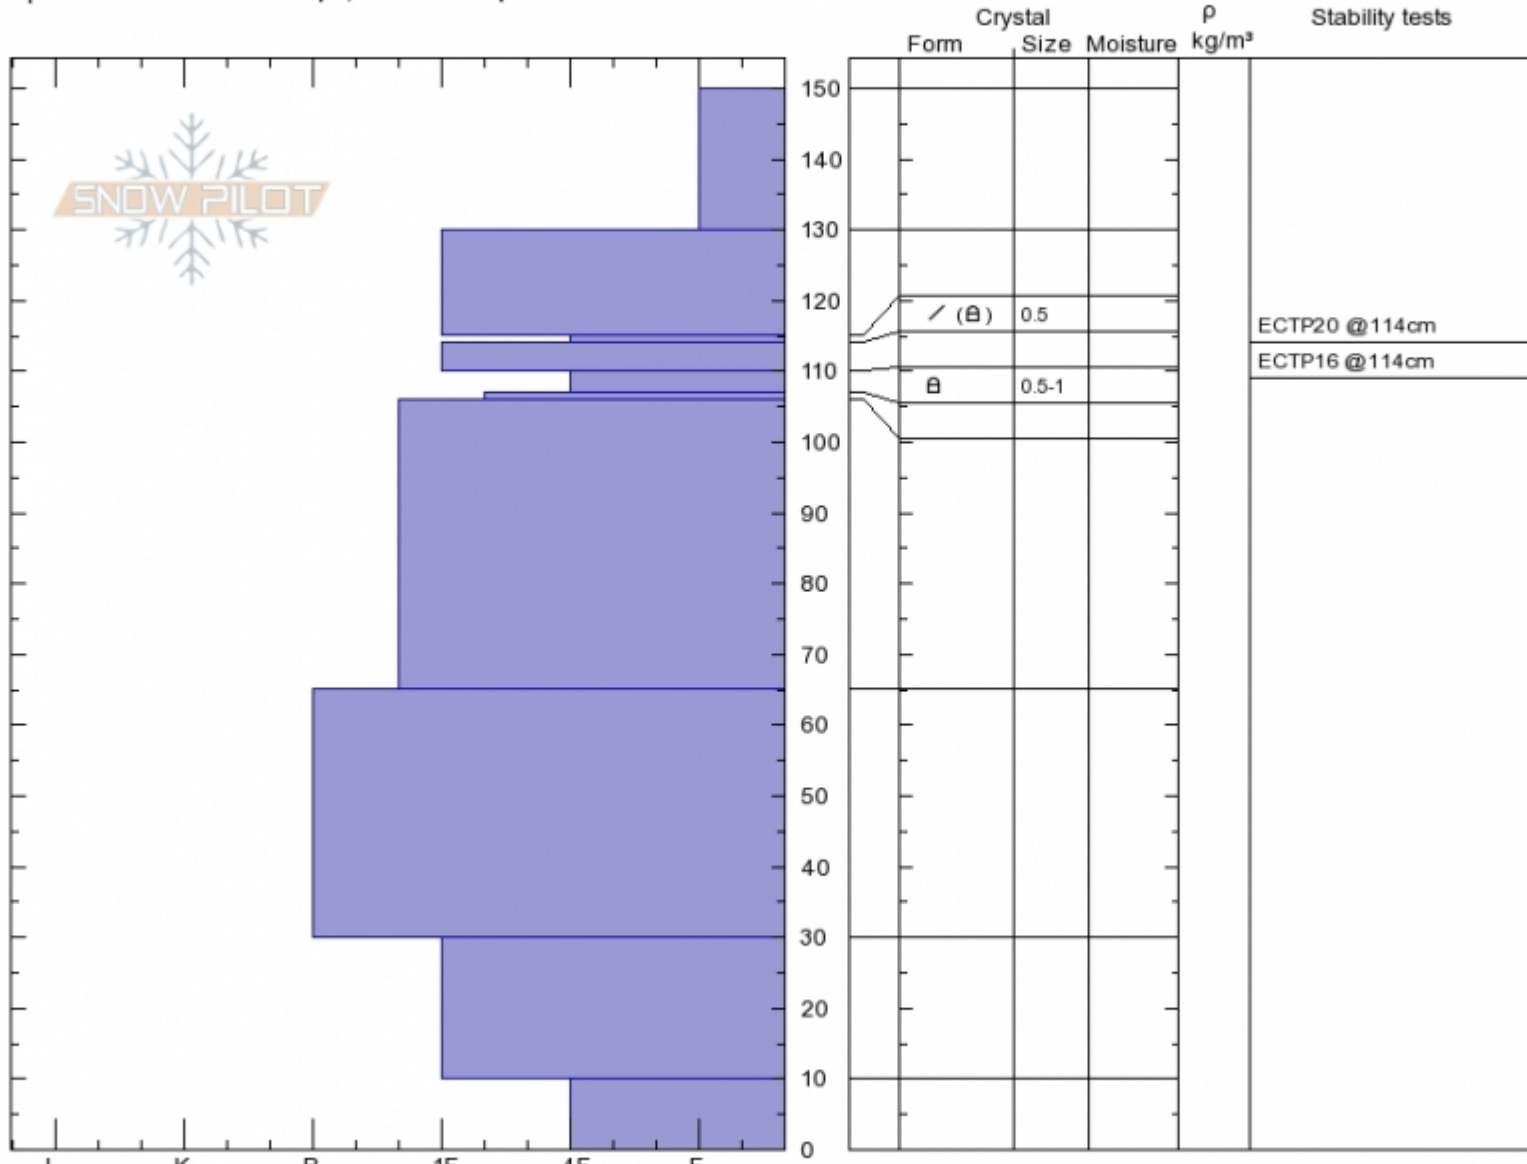

Beehive - top Tyler's
Madison Range-N
MT
 Elevation: **9080 ft**
 Aspect: **240°**
 Specifics: **Ski tracks on slope; We skied slope**

Alex Marienthal
Sun Feb 11 11:17 2018
 Co-ord: **45.32335N, -111.38217W**
 Slope Angle: **35°**
 Wind Loading: **previous**

Stability: **Fair**
 Air Temperature:
 Sky Cover: **CLR**
 Precipitation: **NO**
 Wind: **Calm**

HS150
Stability Test Notes

Layer No
114-115:

Notes: Pit in Middle Basin was HS 175 and ECTN18 on NSF/MFCx 40cm down. ECTP in this pit was a surprise and not on a clear visible interface. It

 looked like decomposing/framed. Maybe under old wind slab. Skied steep, but conservative terrain lower on slope.

Advisory Region
 Northern Madison
 Northern Madison, 2018-02-13