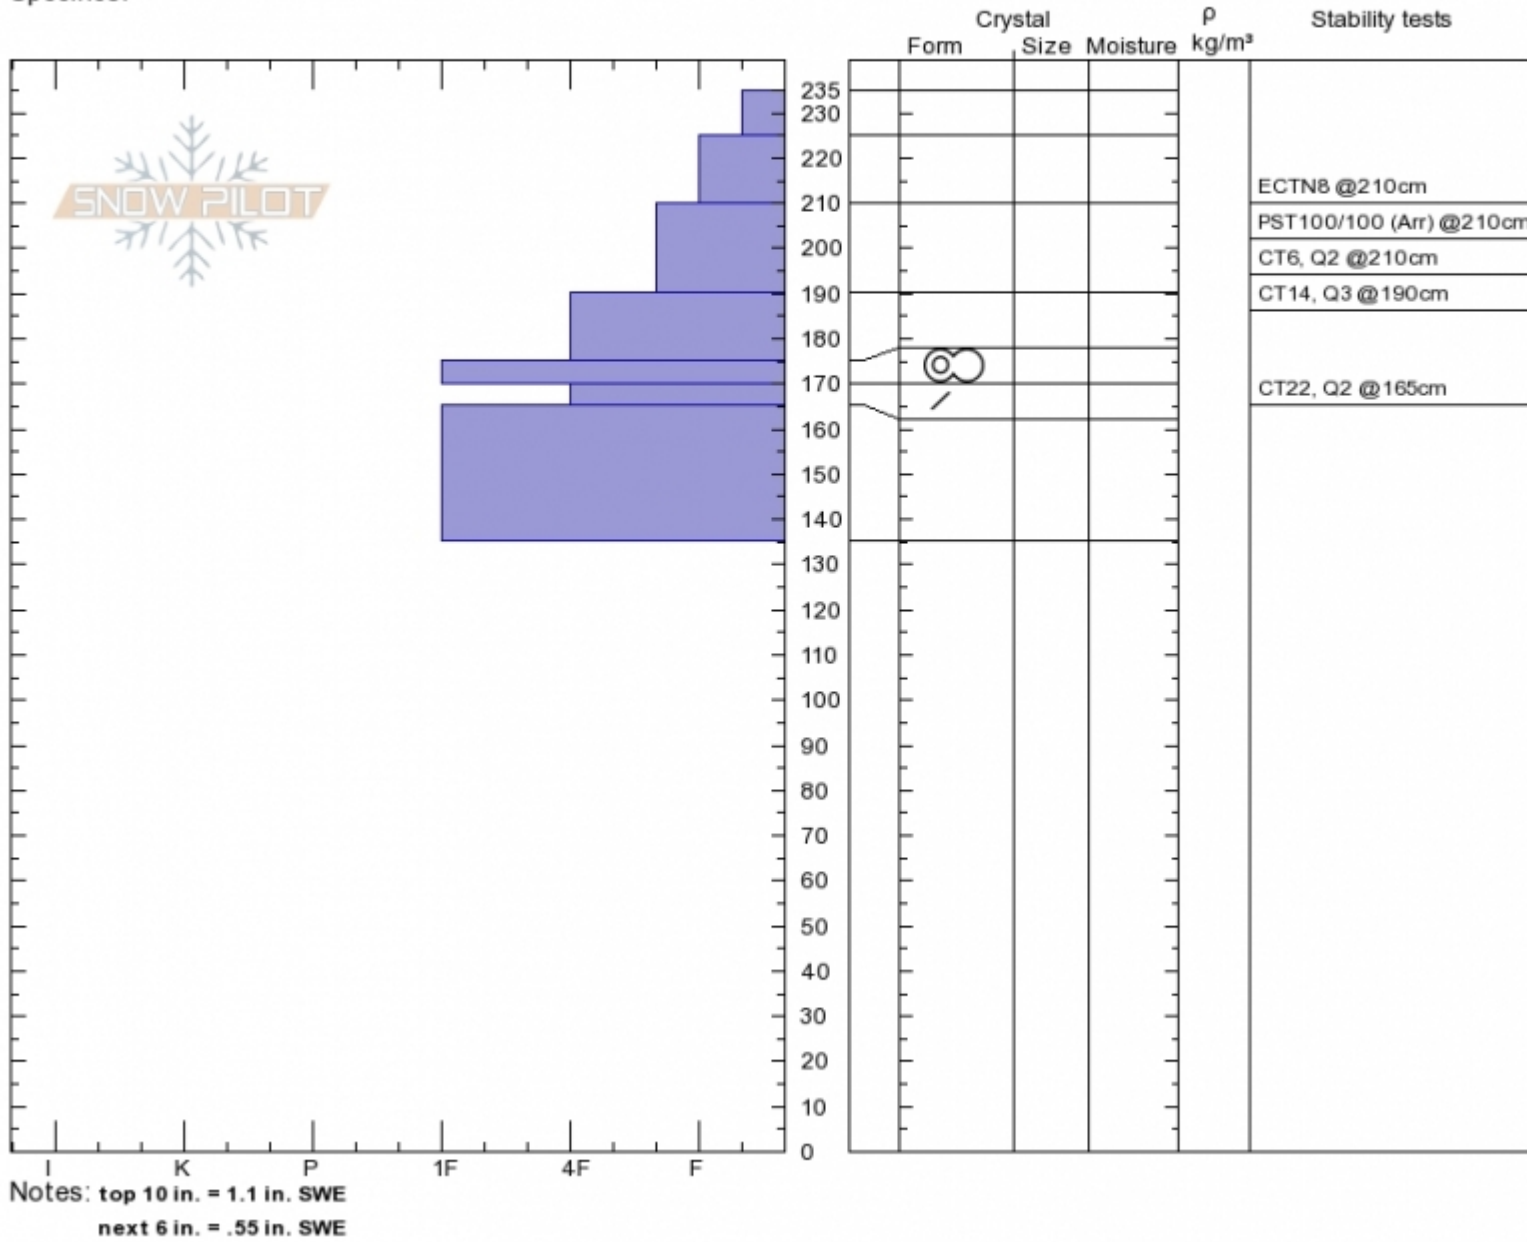

3rd Yellowmule  
 Madison Range-N  
 MT  
 Elevation: 9300 ft  
 Aspect: 15°  
 Specifics:

Alex Marienthal  
 Sun Feb 18 10:50 2018  
 Co-ord: 45.18493N, -111.43584W  
 Slope Angle: 25°  
 Wind Loading:

Stability: **Good**  
 Air Temperature: -10°C  
 Sky Cover: **SCT**  
 Precipitation: **NO**  
 Wind: **Calm**

HS235  
 Stability Test Notes

Layer No

Advisory Region  
 Northern Madison  
 Northern Madison, 2018-02-18