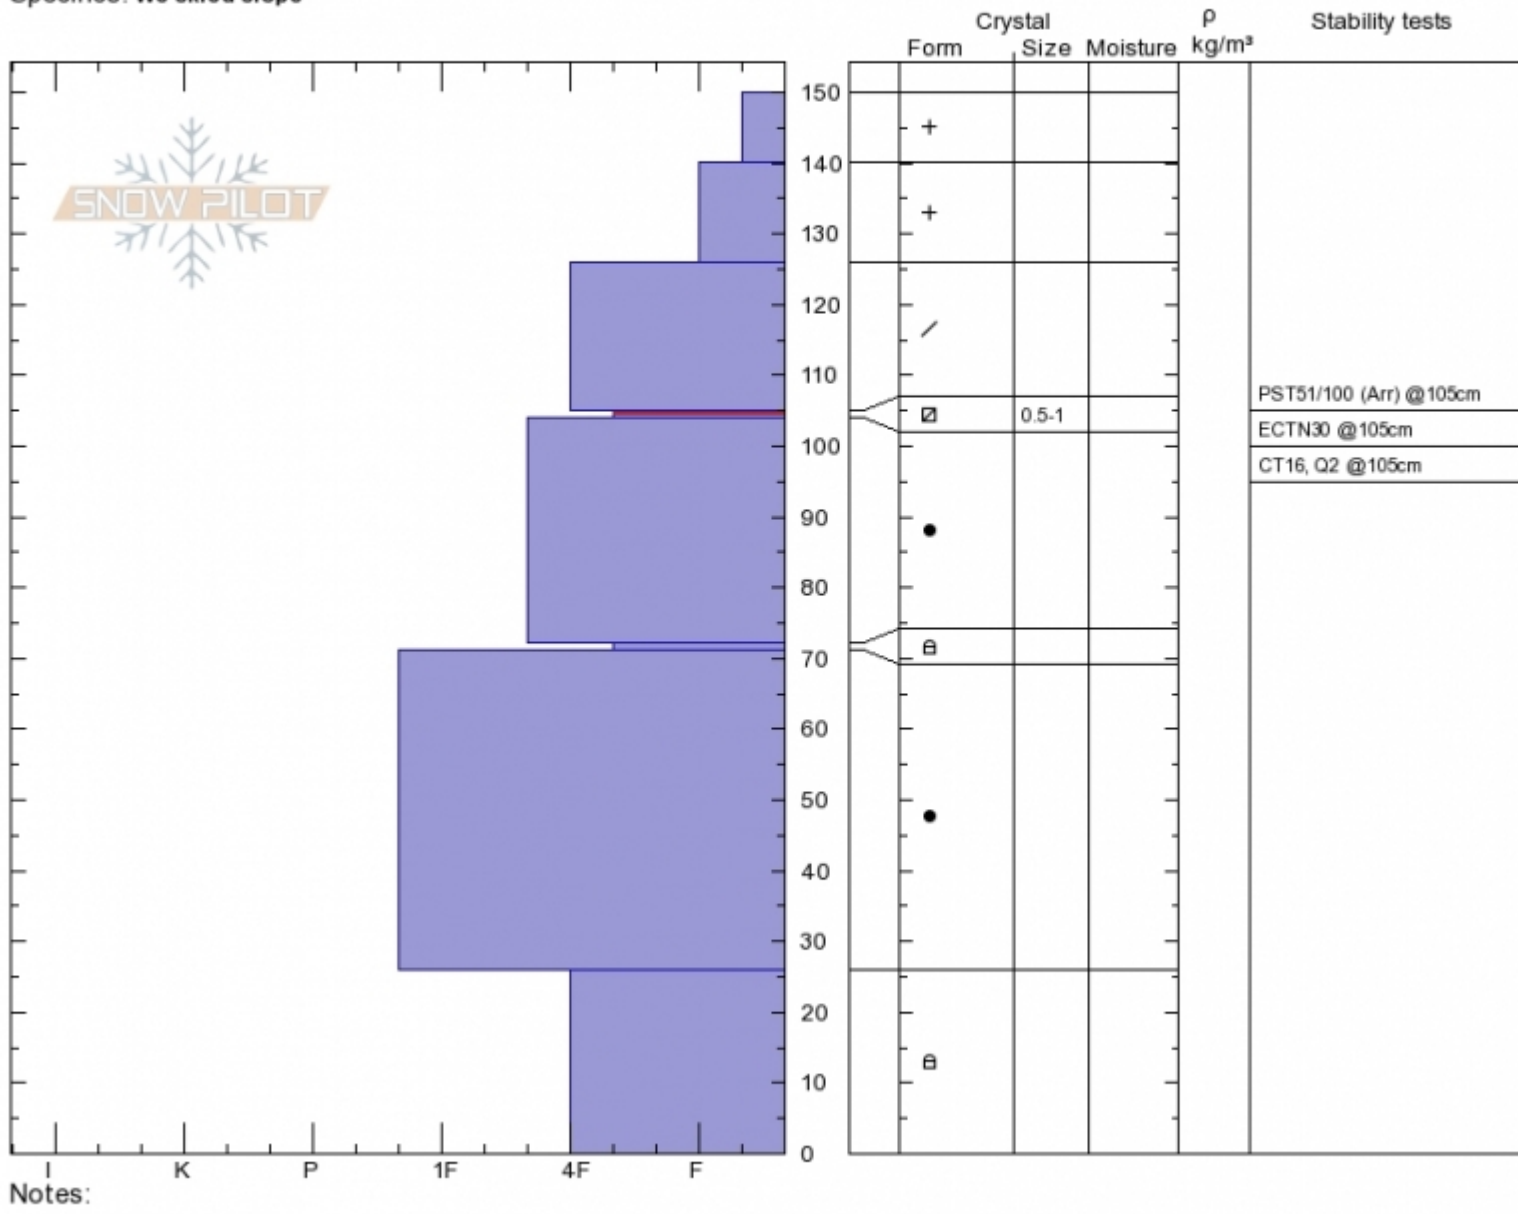

Trapper NE
Lionhead Range
MT
 Elevation: **9000 ft**
 Aspect: **70°**
 Specifics: **We skied slope**

Eric Knoff
Fri Feb 23 13:00 2018
 Co-ord: **44.83589N, -111.34523W**
 Slope Angle: **30°**
 Wind Loading: **no**

Stability: **Good**
 Air Temperature: **-20°C**
 Sky Cover: **CLR**
 Precipitation: **NO**
 Wind: **Calm**

HS150
Stability Test Notes

Layer No
104-105:

Advisory Region
 Lionhead Range
 Lionhead Range, 2018-02-24