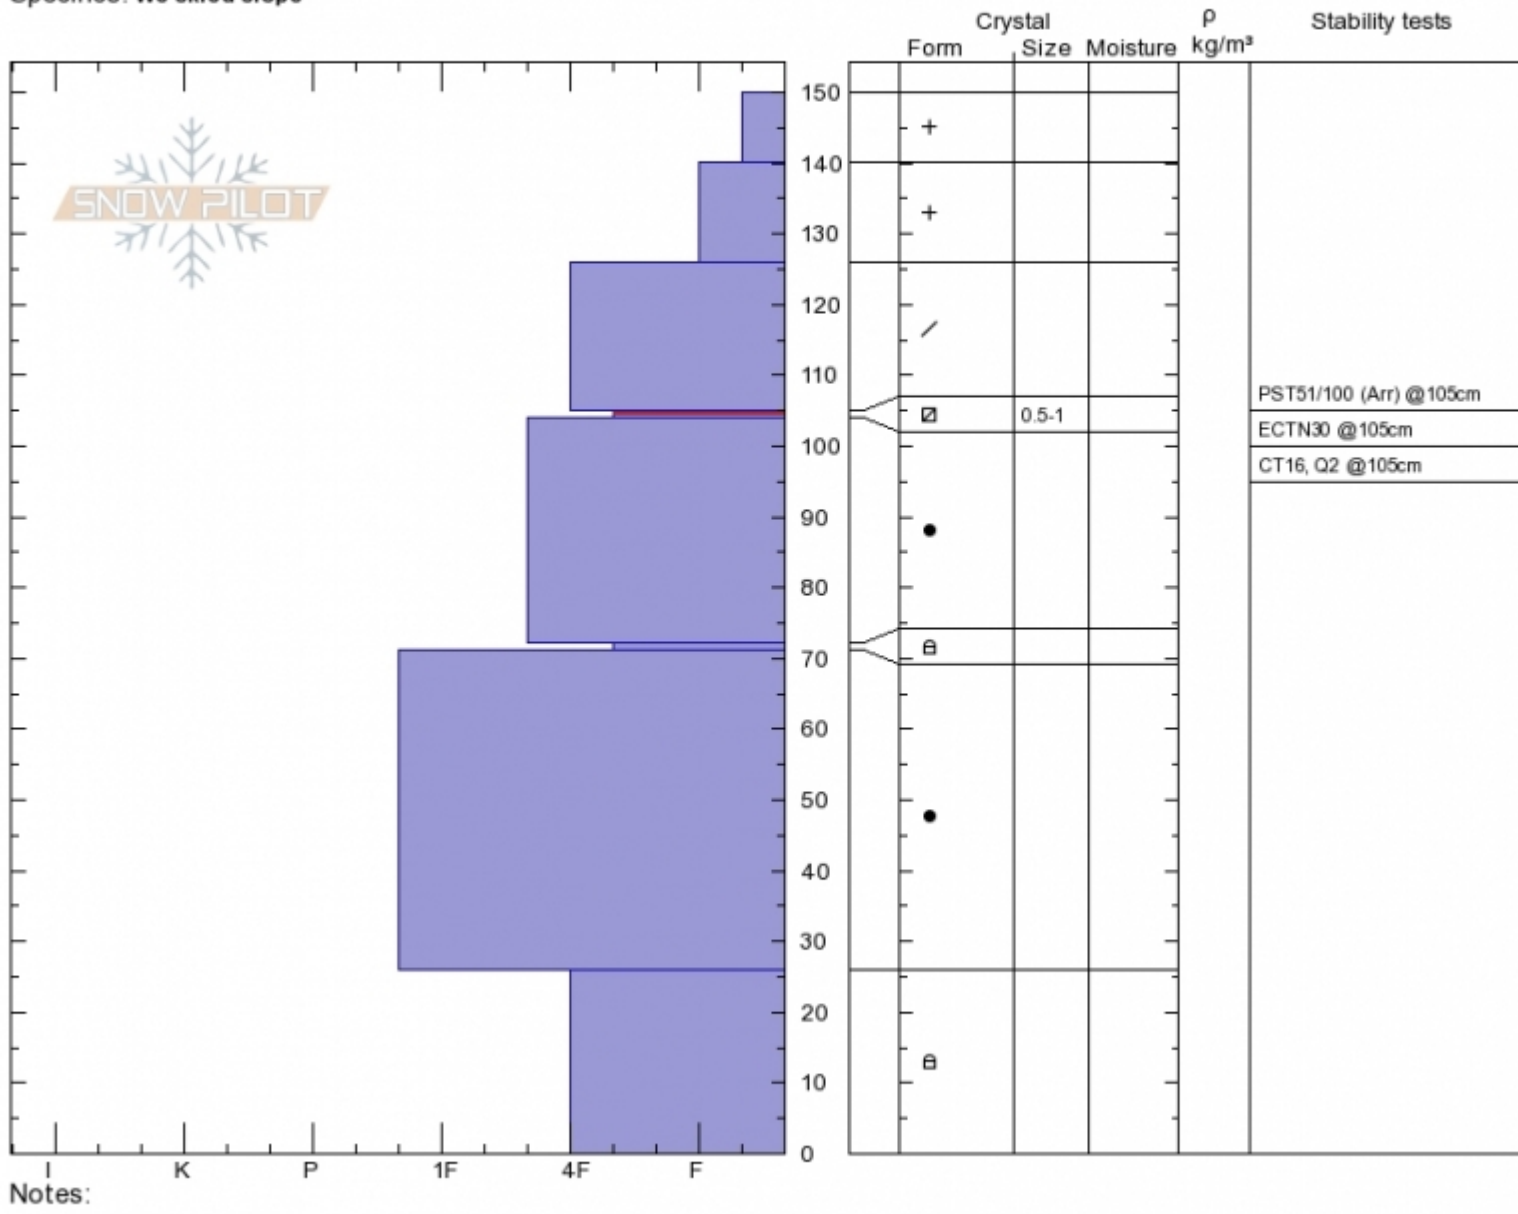

Trapper NE
Lionhead Range
MT
 Elevation: **9000 ft**
 Aspect: **70°**
 Specifics: **We skied slope**

Eric Knoff
Fri Feb 23 13:00 2018
 Co-ord: **44.83589N, -111.34523W**
 Slope Angle: **30°**
 Wind Loading: **no**

Stability: **Good**
 Air Temperature: **-20°C**
 Sky Cover: **CLR**
 Precipitation: **NO**
 Wind: **Calm**

HS150
Stability Test Notes

Layer No
104-105:

Notes:

Advisory Region
 Lionhead Range
 Lionhead Range, 2018-02-24