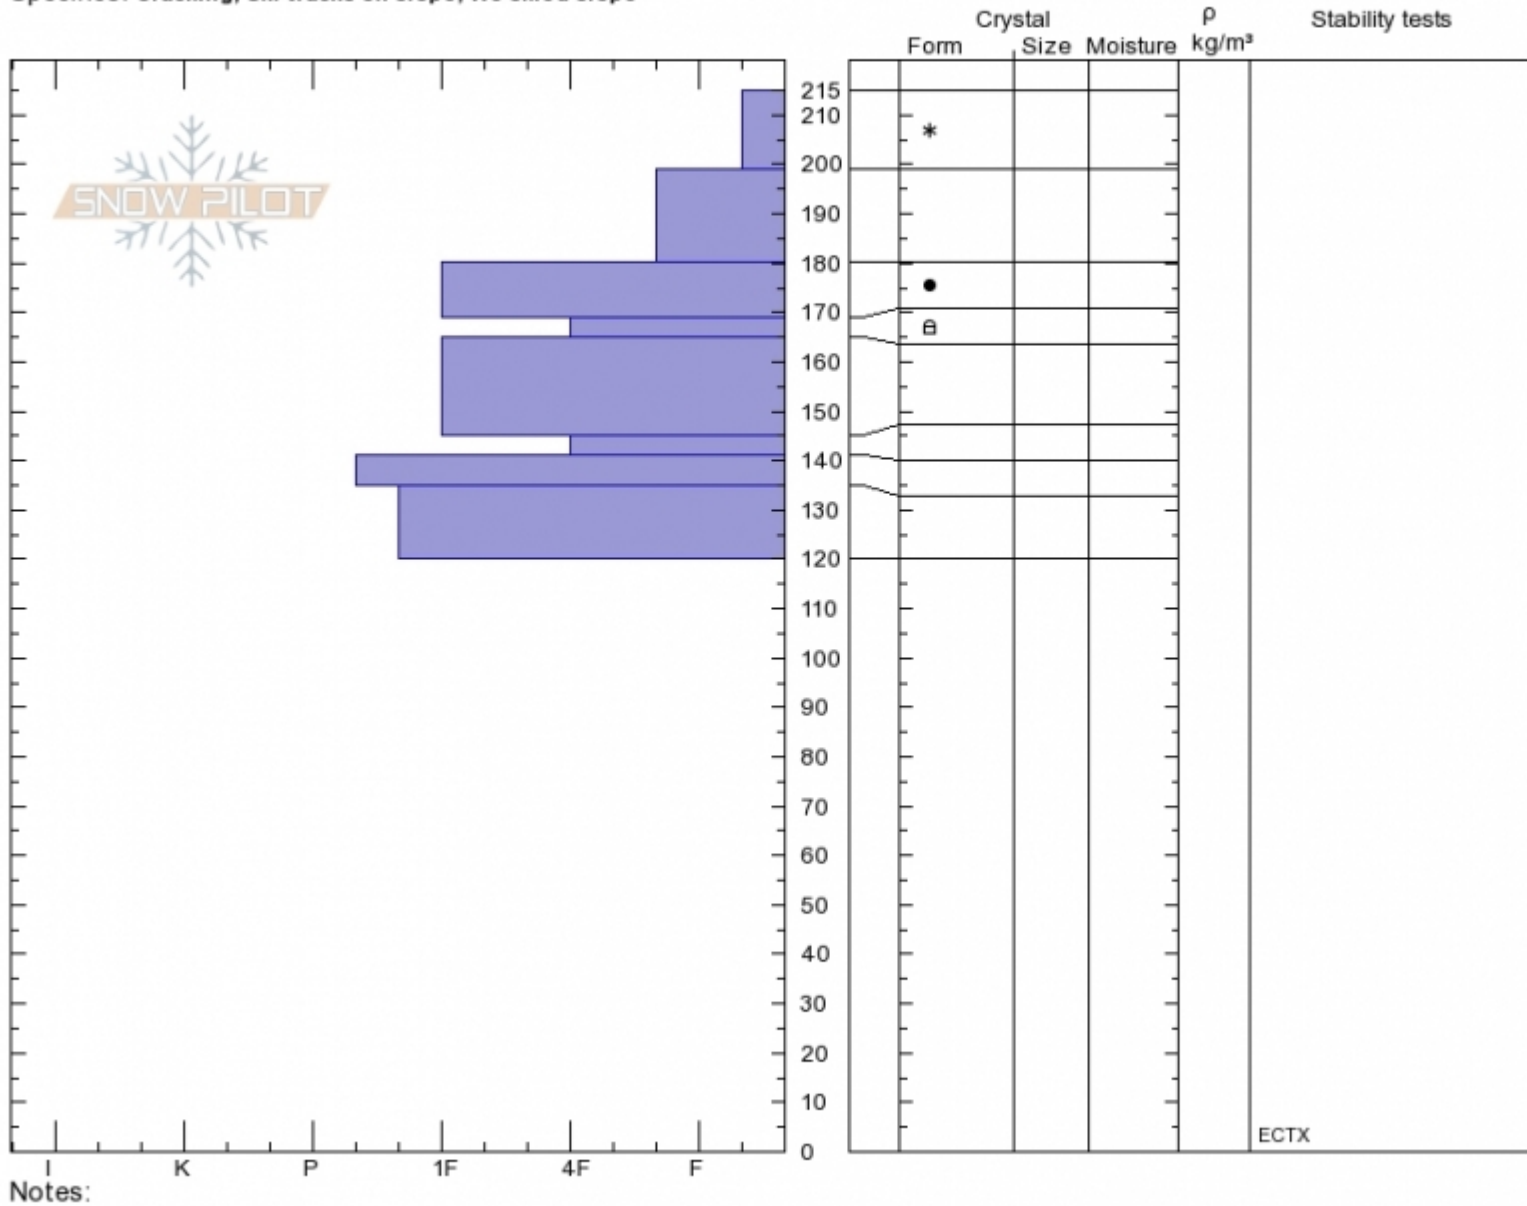

Texas Meadow
Bridger Range
MT

Elevation: 7840 ft
Aspect: 75°

Specifics: Cracking; Ski tracks on slope; We skied slope

Alex Marienthal
Sun Feb 25 11:42 2018
Co-ord: 45.84054N, -110.93448W
Slope Angle: 34°
Wind Loading: no

Stability: Good
Air Temperature:
Sky Cover: BKN
Precipitation:
Wind: Calm

HS215
Stability Test Notes

Layer No

Advisory Region
Bridger Range
Bridger Range, 2018-02-26