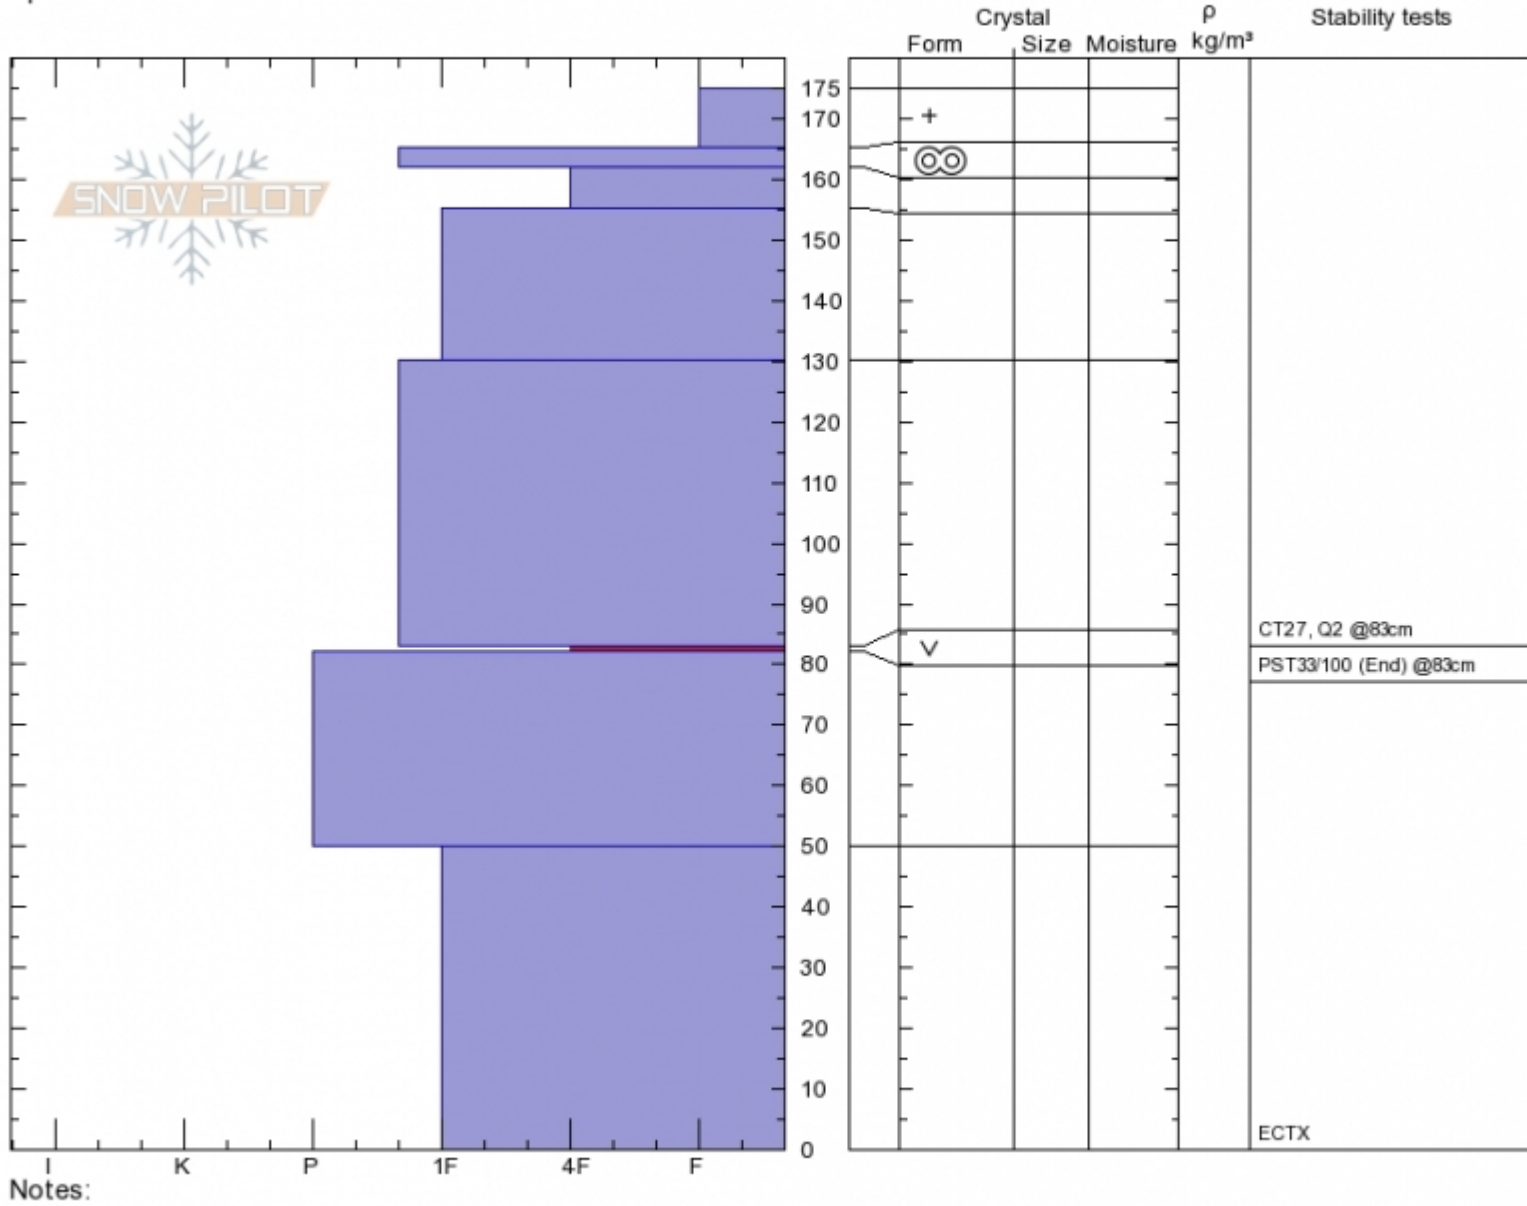

Lionhead Ridge
 Lionhead Range
 MT
 Elevation: 8000 ft
 Aspect: 50°
 Specifics:

Alex Marienthal
 Thu Mar 15 10:45 2018
 Co-ord: 44.70203N, -111.29529W
 Slope Angle: 20°
 Wind Loading: no

Stability: **Good**
 Air Temperature:
 Sky Cover: **OVC**
 Precipitation:
 Wind: **W Light Breeze**

HS175
 Stability Test Notes

Layer No
 82-83: Pro

Advisory Region
 Lionhead Range
 Lionhead Range, 2018-03-15