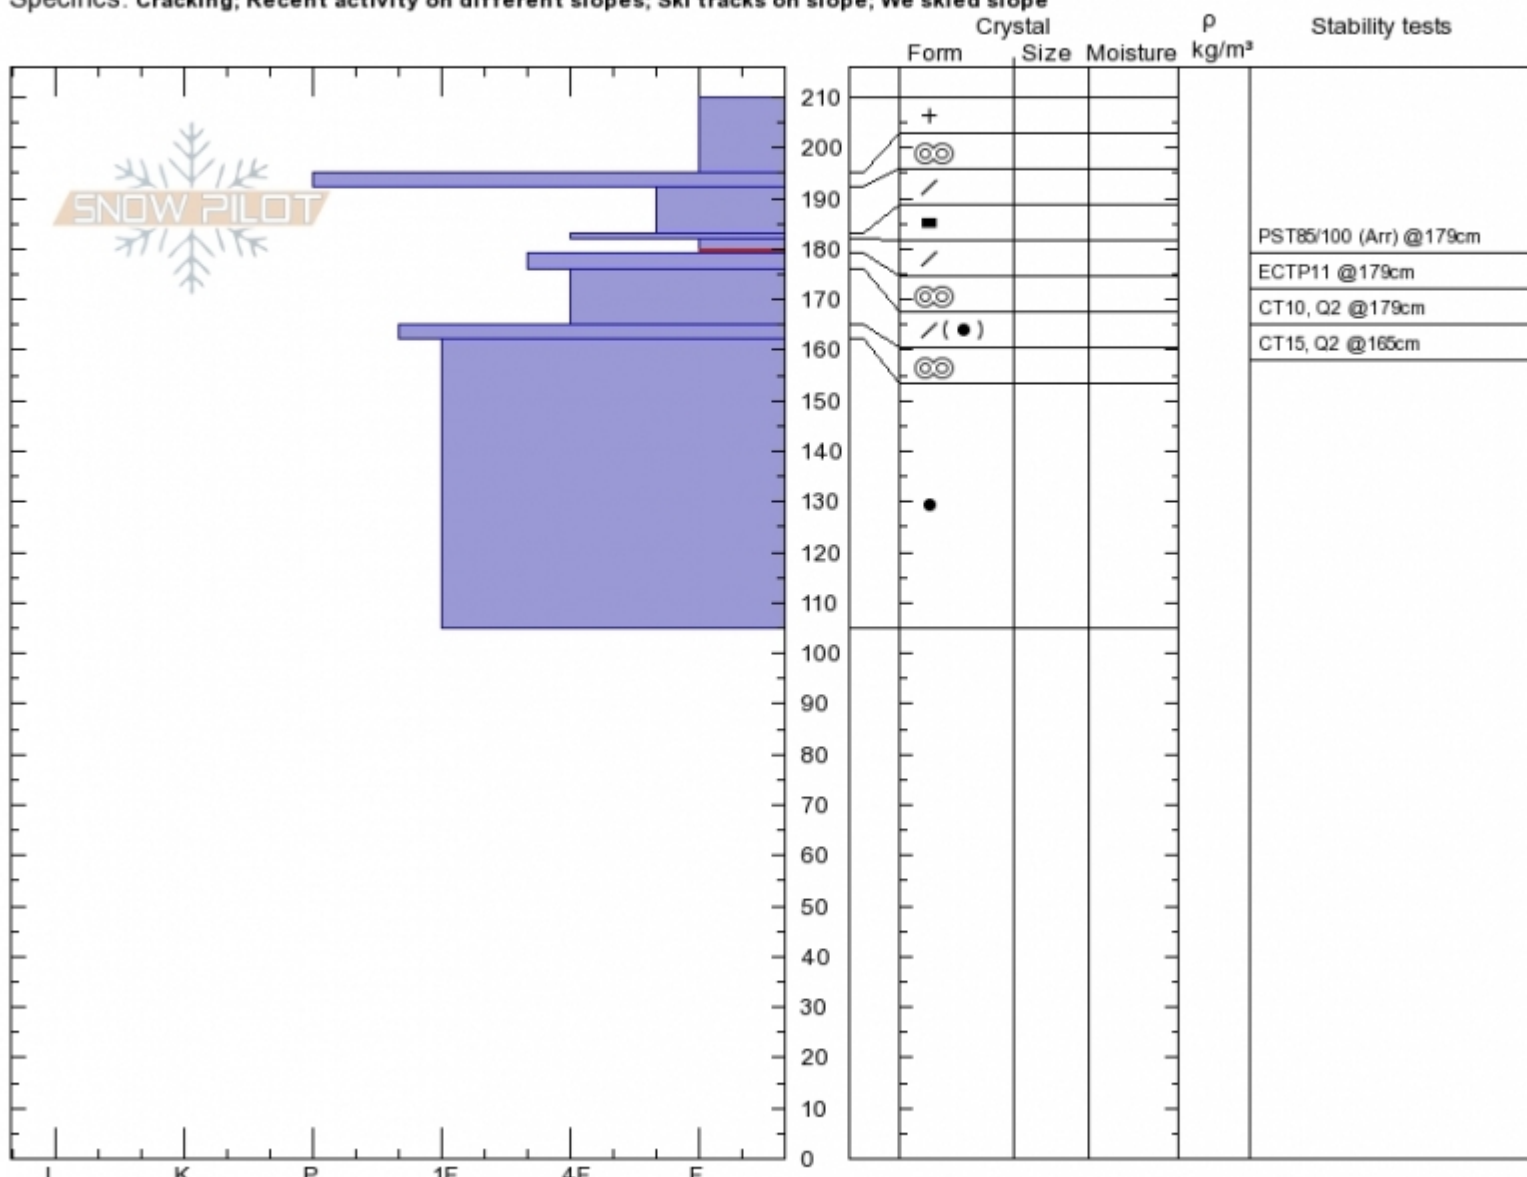

**Middle Basin/Beehive**  
**Madison Range-N**  
**MT**  
 Elevation: **8820 ft**  
 Aspect: **90°**  
 Specifics: **Cracking; Recent activity on different slopes; Ski tracks on slope; We skied slope**

**Alex Marienthal**  
**Sat Mar 24 00:25 2018**  
 Co-ord: **45.32384N, -111.37836W**  
 Slope Angle: **25°**  
 Wind Loading: **no**

Stability: **Fair**  
 Air Temperature:  
 Sky Cover: **BKN**  
 Precipitation: **NO**  
 Wind: **SW Moderate**

**HS210**  
**Stability Test Notes**

Layer No  
**179-182: F**

Notes: 6in. new snow this morning. Stopped snowing 30-45 minutes before pit. Wind increasing to strong.

Advisory Region  
 Northern Madison  
 Northern Madison, 2018-03-29