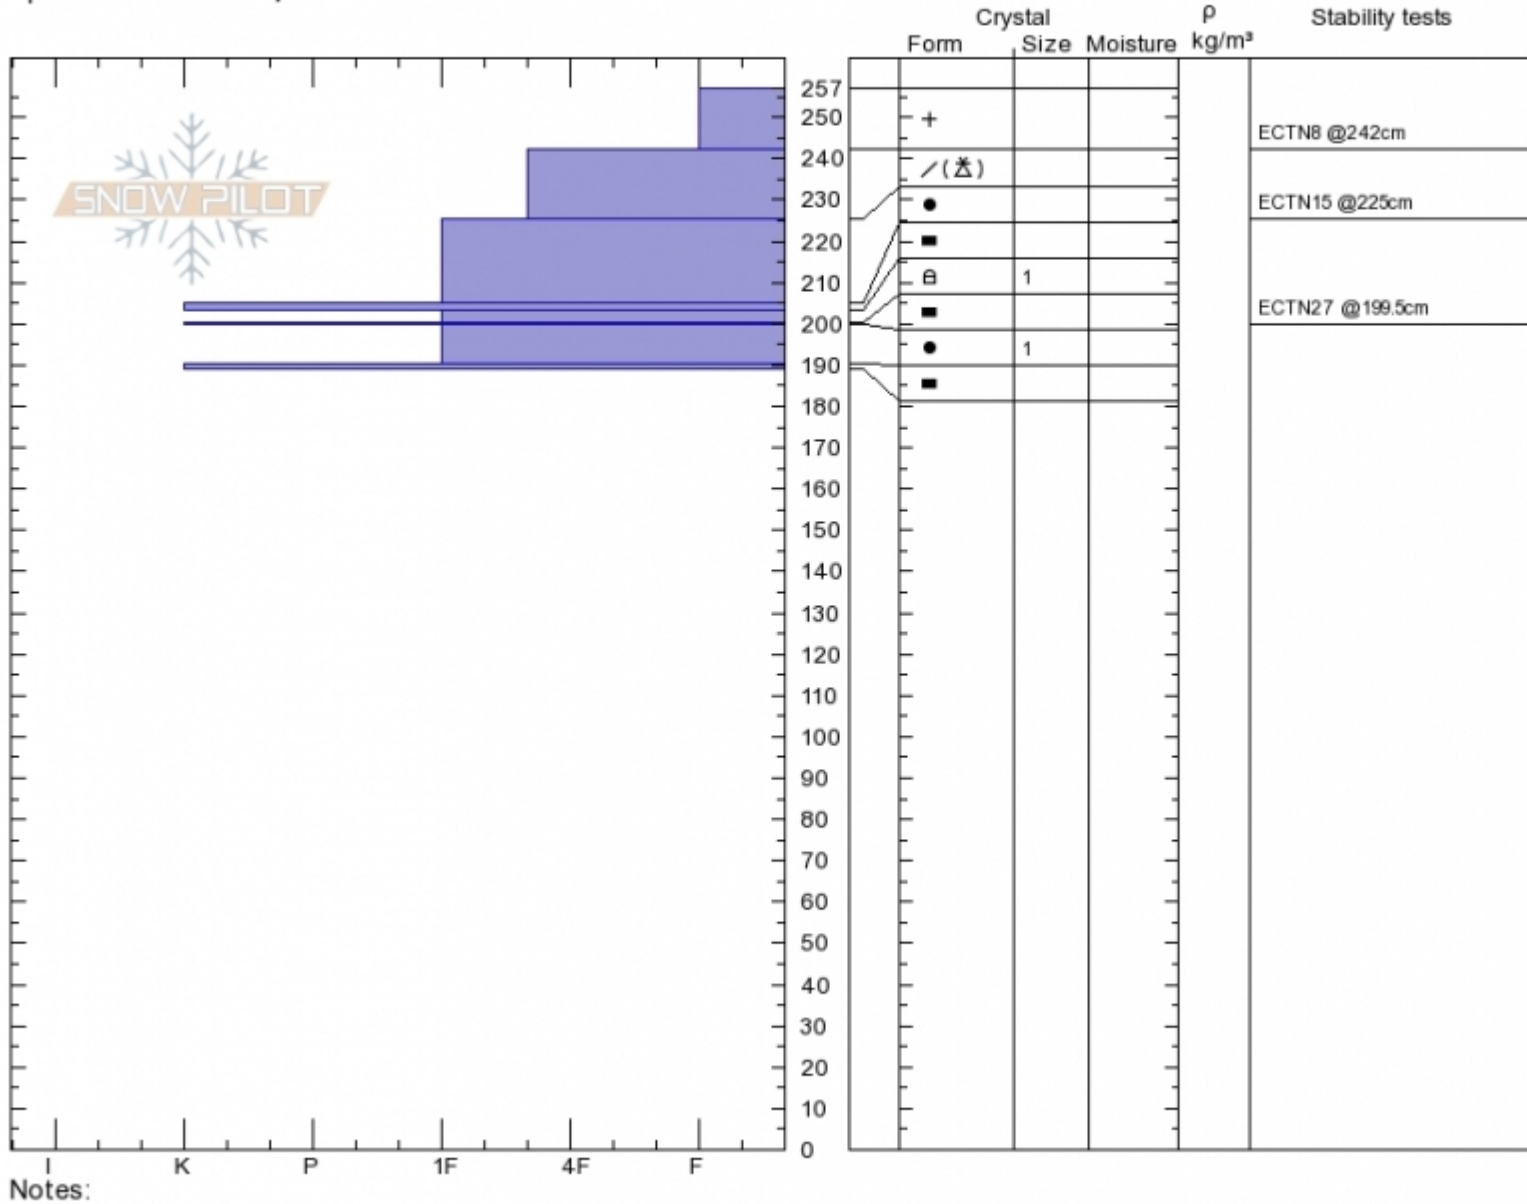

Palisades Butte
 Gallatin Range-N
 MT
 Elevation: 9650 ft
 Aspect: 160°
 Specifics: We skied slope

Doug Chabot-Admin
 Thu Mar 29 11:45 2018
 Co-ord: 45.41848N, -110.97893W
 Slope Angle: 32°
 Wind Loading: yes

Stability: **Very Good**
 Air Temperature: -7°C
 Sky Cover: **CLR**
 Precipitation: **NO**
 Wind: **W Moderate**

HS257
 Stability Test Notes

Layer No

Advisory Region
 Northern Gallatin
 Northern Gallatin, 2018-04-01