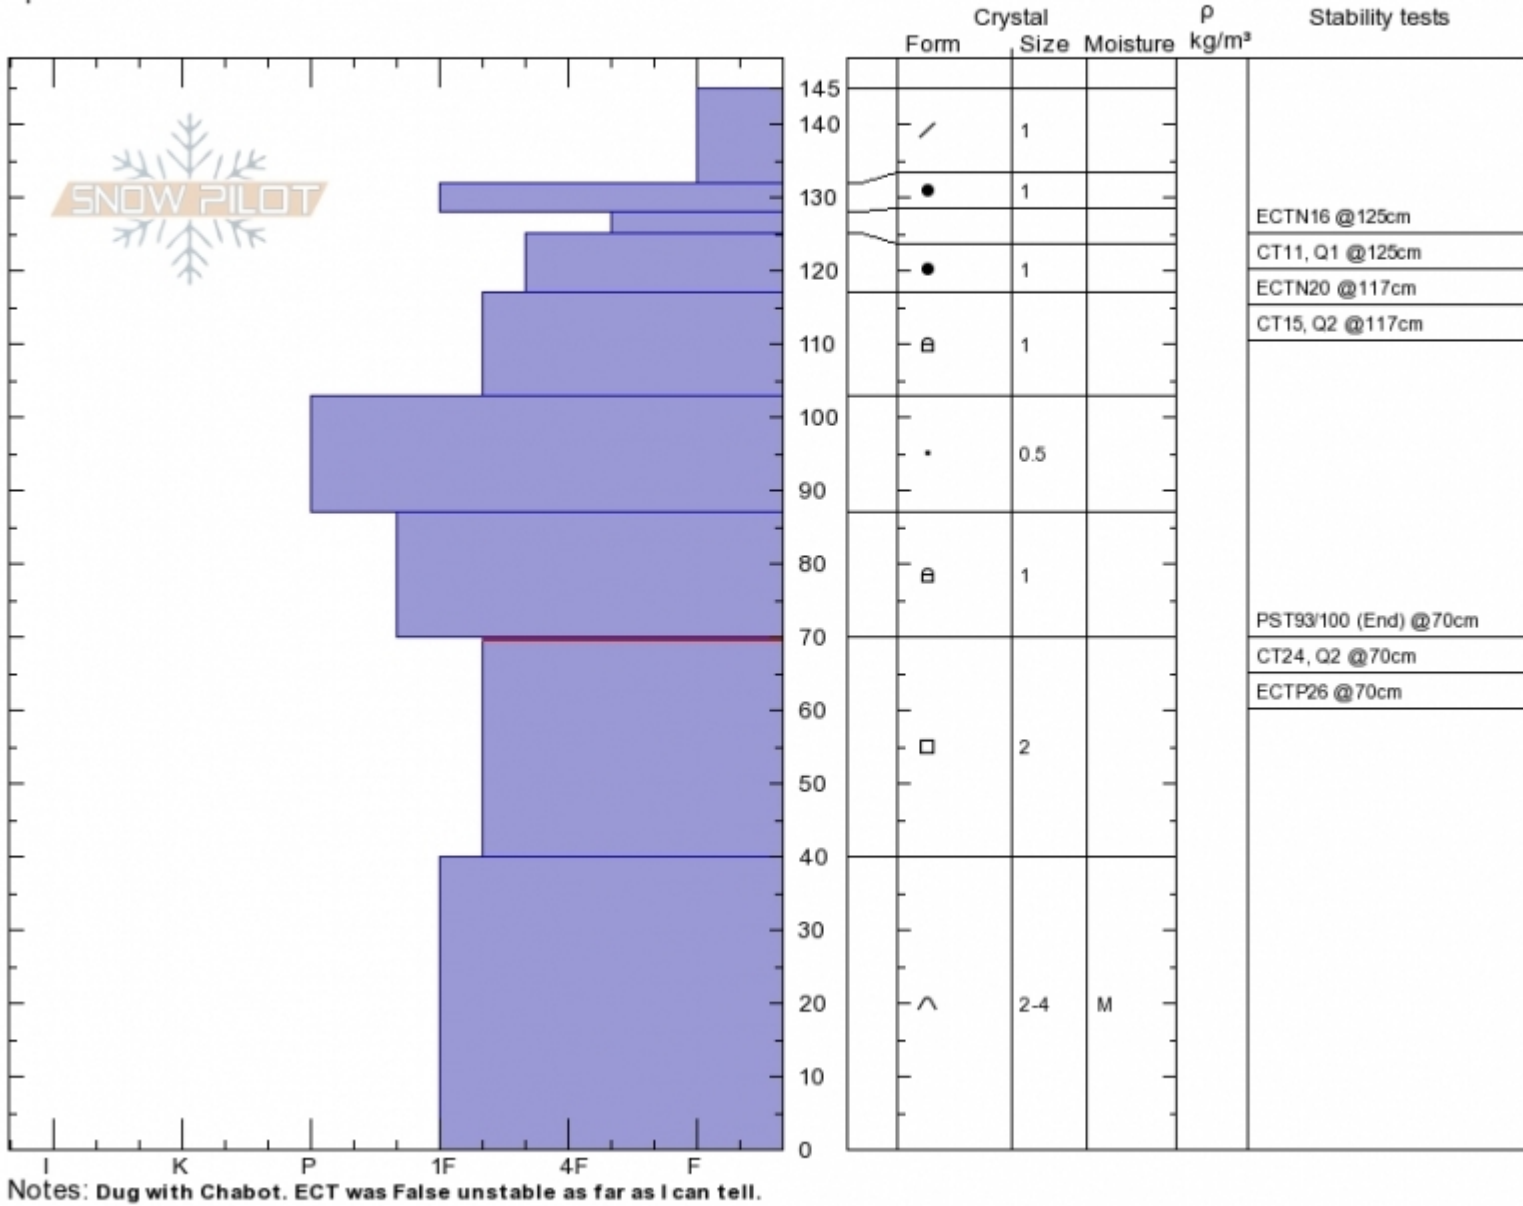

Taylor Fork
 Madison Range-S
 MT
 Elevation: 9480 ft
 Aspect: 100°
 Specifics:

Gabrielle Antonioli
 Wed Apr 4 11:33 2018
 Co-ord: 44.97616N, -111.31281W
 Slope Angle: 26°
 Wind Loading: previous

Stability: Good
 Air Temperature: -7°C
 Sky Cover: BKN
 Precipitation: NO
 Wind: SW Light Breeze

HS145
 Stability Test Notes

Layer No
 40-70: Pr

Taylor Fork Pit Profile, 04-April-18

Advisory Region
 Southern Madison
 Longitude
 -111.15W
 Latitude
 44.95N

Southern Madison, 2018-04-04